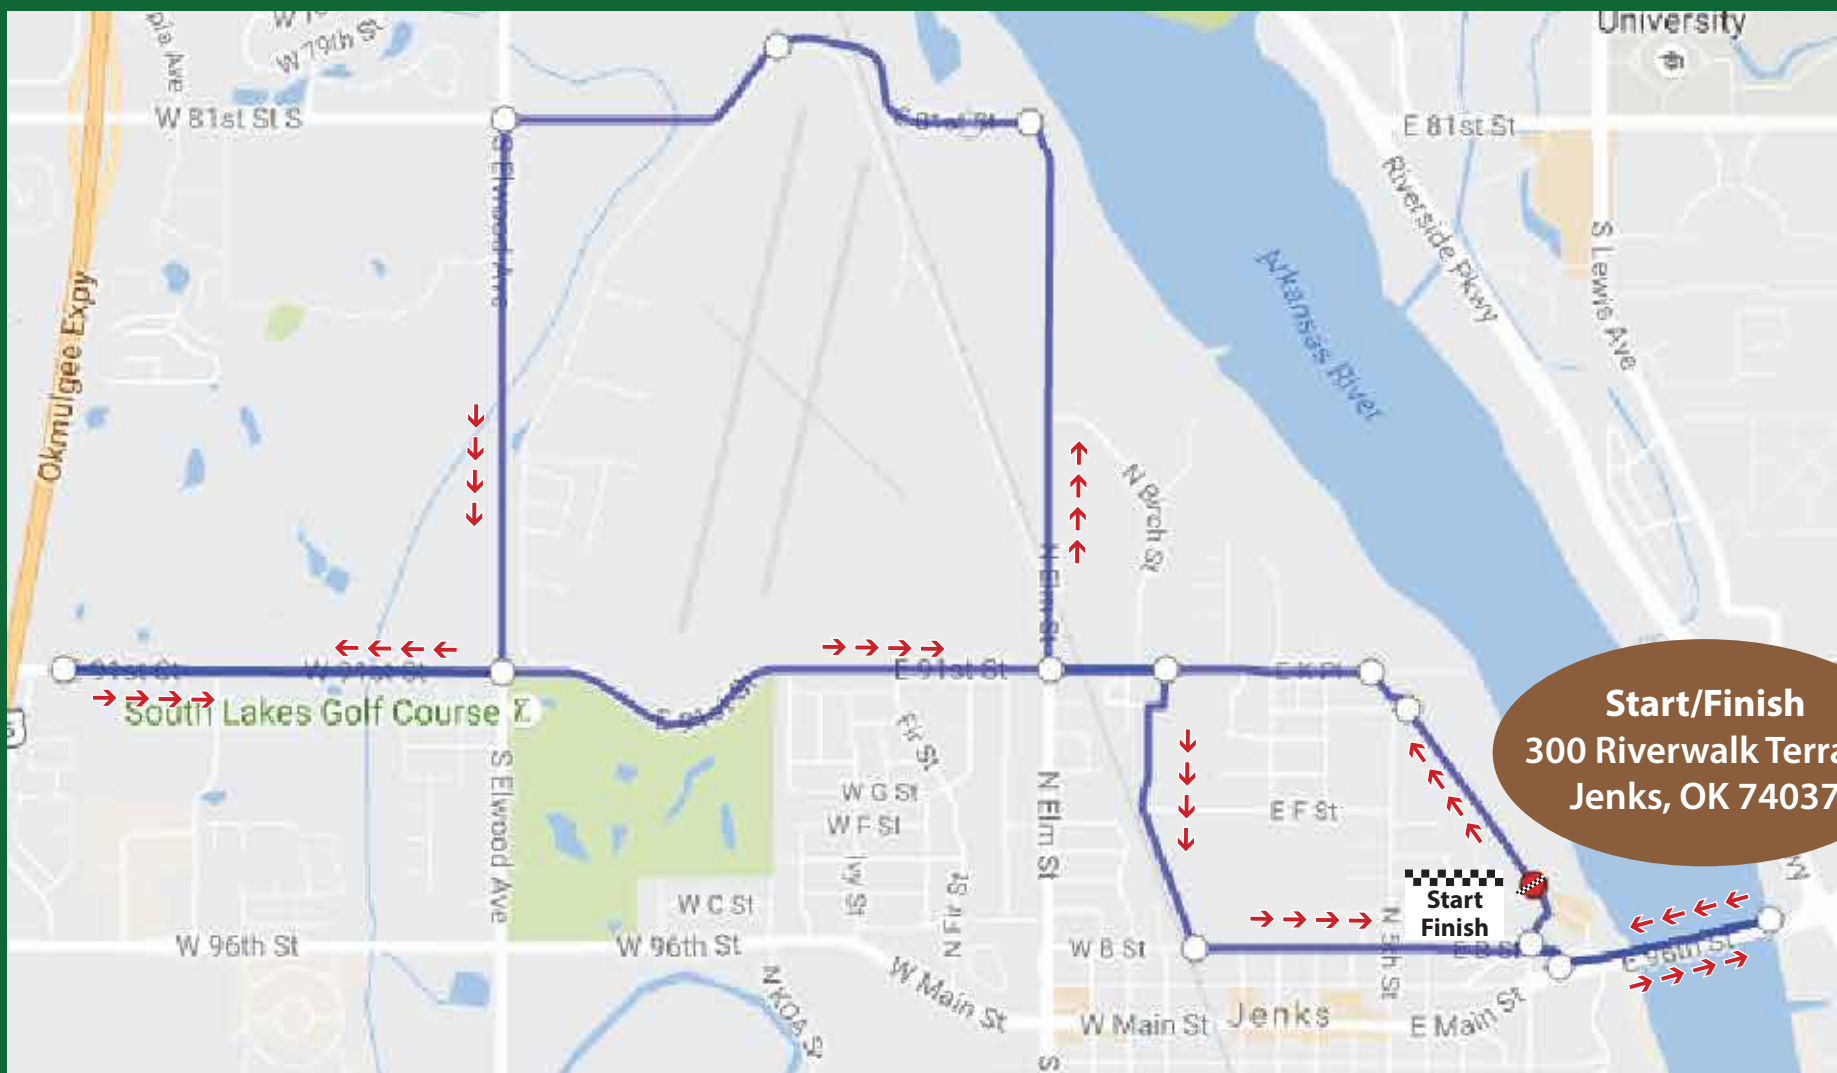

Run to the Well - 15K Course Map

Start/Finish location: 300 Riverwalk Terrace, Jenks, OK 74037

Course Length: 15 Kilometers

Course is USATF certified

Start/Finish
300 Riverwalk Terrace
Jenks, OK 74037