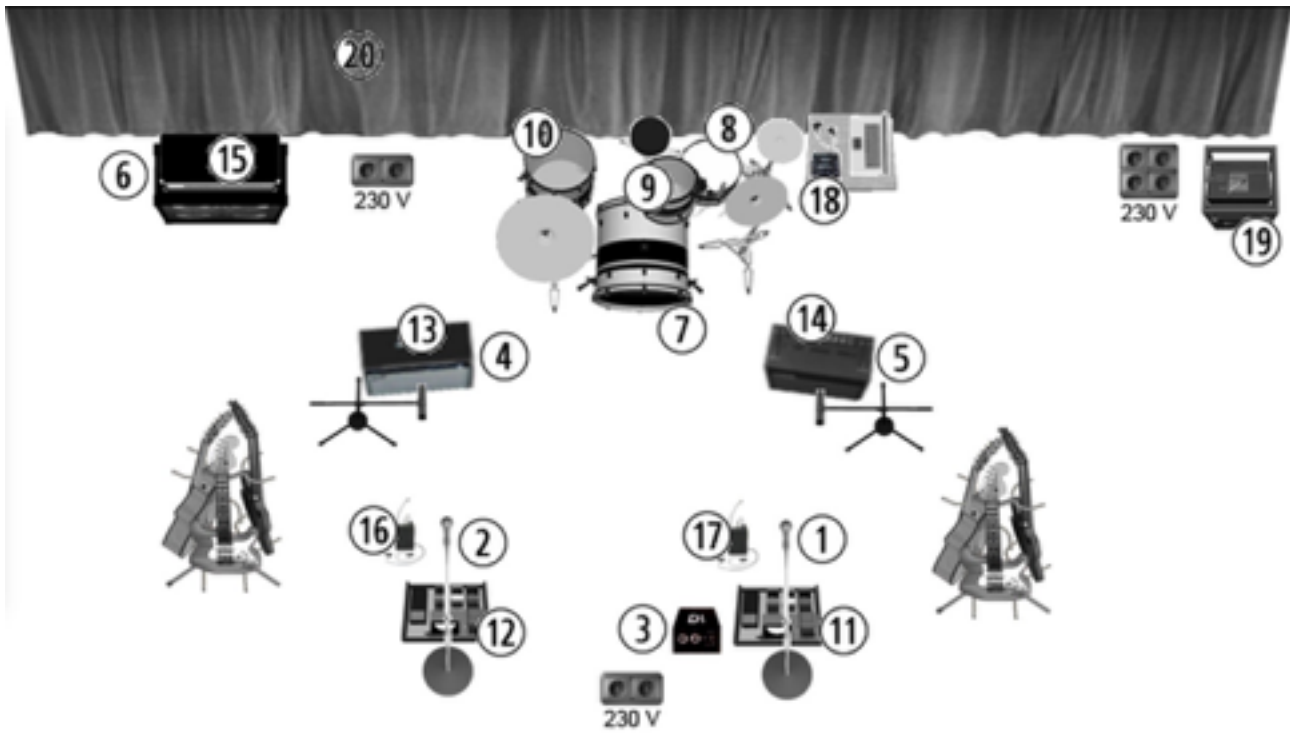

Equipment/Backline

Drum Kit:

A four-piece Mapex Mars series drum kit.

1 - 22" KICK	1 - 12" Rack Tom	1 - 16" Floor Tom
1 - Straight Cymbal Stand	1 - Boom Cymbal Stand	1 - Snare Stand
1 - Hi-Hat Stand	1 - Round Throne	

Bass Amp: 1 Ampeg BA 115v2

Lead Guitar Amp: 1 Fender Super Sonic

Rhythm Guitar Amp: 1 Vox AC10

Acoustic Guitar DI: 1

Vocals: 2 SM58

In-ear monitor system: 2

Patch List

Channel	Instrument	Mic	Stand
1	Holly Vox	SM58	Boom
2	Matt Vox	SM58	Boom
3	Holly Acoustic	DI	-
4	Lead Guitar (Matt)	SM58	Small
5	Rhythm Guitar	SM58	Small
6	Bass Guitar	DI	-
7	Kick	AKG D112	Small
8	Snare	Sennheiser e 604	Clamp
9	Rack Tom	Sennheiser e 604	Clamp
10	Floor Tom	Sennheiser e 604	Clamp
11	Overheads Left	Condensor Mic	Boom
12	Overheads Right	Condensor Mic	Boom

Stage Plot

- | | |
|----------------------------|------------------------------|
| 1 - Holly Vox (SM58) | 10 - Floor Tom (e 604) |
| 2 - Matt Vox (SM58) | 11 & 12 - Pedal Board |
| 3 - Acoustic (DI) | 13 - Fender Super Sonic |
| 4 - Lead Electric (SM58) | 14 - VOX AC10 |
| 5 - Rhythm Electric (SM58) | 15 - Ampeg BA 115v2 |
| 6 - Bass Guitar (DI) | 16&17 - Wireless In-Ears |
| 7 - Kick (AKG D112) | 18 - In-Ear Wired System |
| 8 - Snare (e 604) | 19 - Rack-ARTS8 Mic Splitter |
| 9 - Rack Tom (e 604) | 20 - Banner |