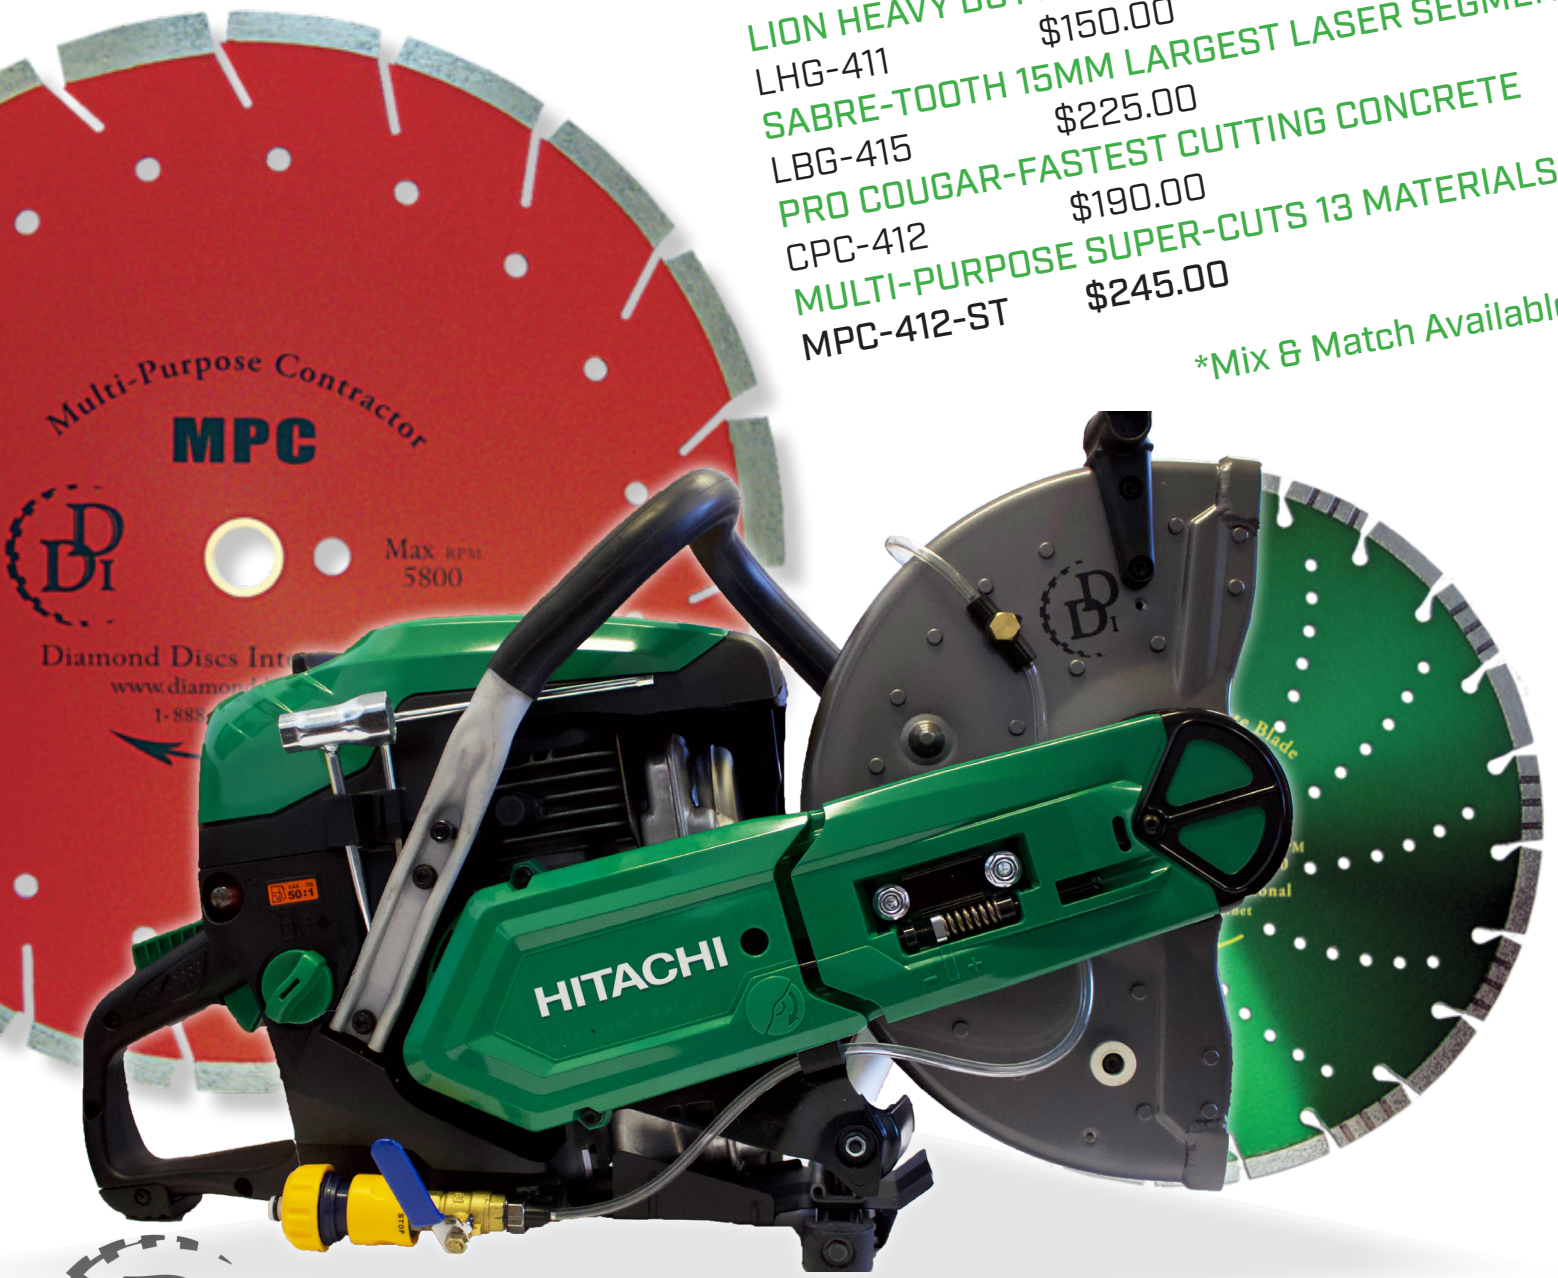

SPECIAL OFFER:

**Buy 12 blades @ $150 ea.
& get a saw FREE.**

**14" Hitachi Power Gas saw
Featured Blades***

- LION HEAVY DUTY GENERAL PURPOSE LHG-411 $150.00
- SABRE-TOOTH 15MM LARGEST LASER SEGMENT LBG-415 $225.00
- PRO COUGAR-FASTEST CUTTING CONCRETE CPC-412 $190.00
- MULTI-PURPOSE SUPER-CUTS 13 MATERIALS MPC-412-ST $245.00

*Mix & Match Available

Diamond Discs International • WWW.DiamondDiscs.Com/Best-Sellers/
1.888.582.3861 or DDISales@DiamondDiscs.net
(ALL Major Credit Cards Accepted)