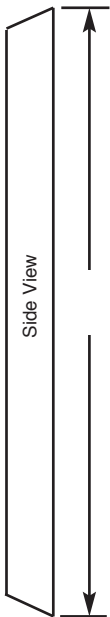

**CLEVELAND
AIRCRAFT TOOL**

RV-4

seat order form

Name: _____

Postal Address:

Email Address: _____

Telephone # _____

Requested Month of Delivery: _____

Shipping Address:

Call for lead times.

Check # or Credit Card # and Exp Date

Part Number	Description	Price	Qty.	Ext. Price
RV4SEAT	Front & Rear Seats for RV4 with CONFOR® foam	\$1,150.00	1	\$1,150.00
RVLEATHER	Additional charge for leather seats (per color)	\$800.00		
RV4WDGFR	Front Seat Foam Wedge if metal ramp not constructed	\$50.00		
RV4WDGRR	Rear Seat Foam Wedge if metal ramp is not constructed	\$60.00		
RV4SIDE	Sidewall Fabric – enough fabric for the builder to cut and fit, then glue directly to the side skins	\$110.00		
GSF12	Glare Shield Vinyl – Black	\$21.00		
GSE54	Glare Shield Edge Trim – Black – 54"	\$14.00		
3MAT31	3M Trim Adhesive - 5 oz. tube	\$11.00		
KS200T/S	Koger Sunshade (Circle one: Tip-up or Slider)	\$175.00		
RVCC4	Canopy Cover – lightweight, water-resistant	\$210.00		
SHIPPING	Shipping (We will contact you with the charge for your order.)			
	Order Total			
	Deposit with order (Enter payment info above)			\$500.00
	Balance Due Upon Date of Shipment			

Attach fabric swatches below

Indicate Fabric for:

Seat Outset _____

Seat Inset _____

Seat Welt Cord if any _____

Sidewall Fabric _____

Do you have a five Point Harness in Front? (y/n) _____

Do you have a five Point Harness in Rear? (y/n) _____

Dimension Seat Backs per your seat frames...
They do vary!

Sketch in design ideas!