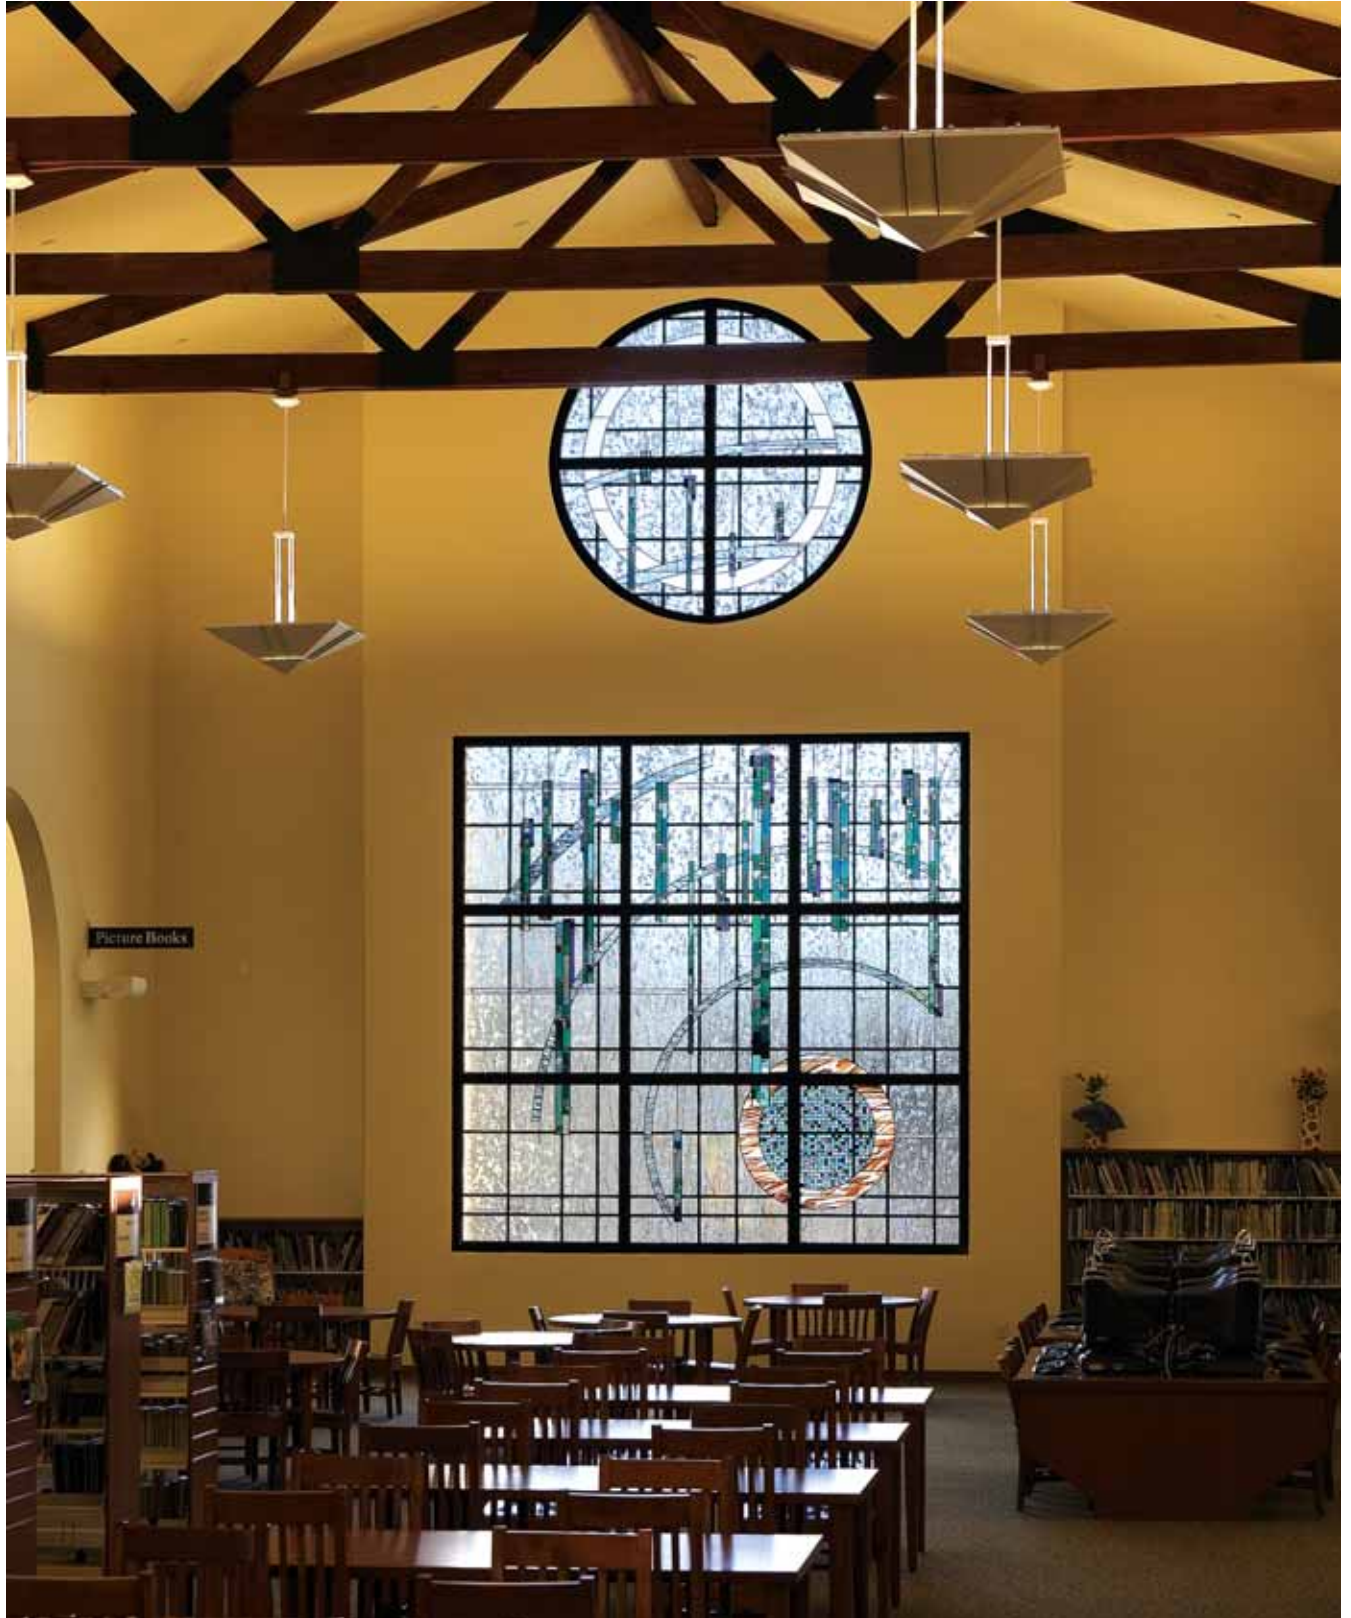

Mark Levy Studio

Chatsworth, CA

*“Harmonic Ascension,” City of Los Angeles Public Library, Chatsworth, California, Branch
12' 2" x 24' 6"*

Mark Levy Studio creates one-of-a-kind works of art, signed and dated, ensuring that the glass artwork created is an original. www.marklevystudio.net