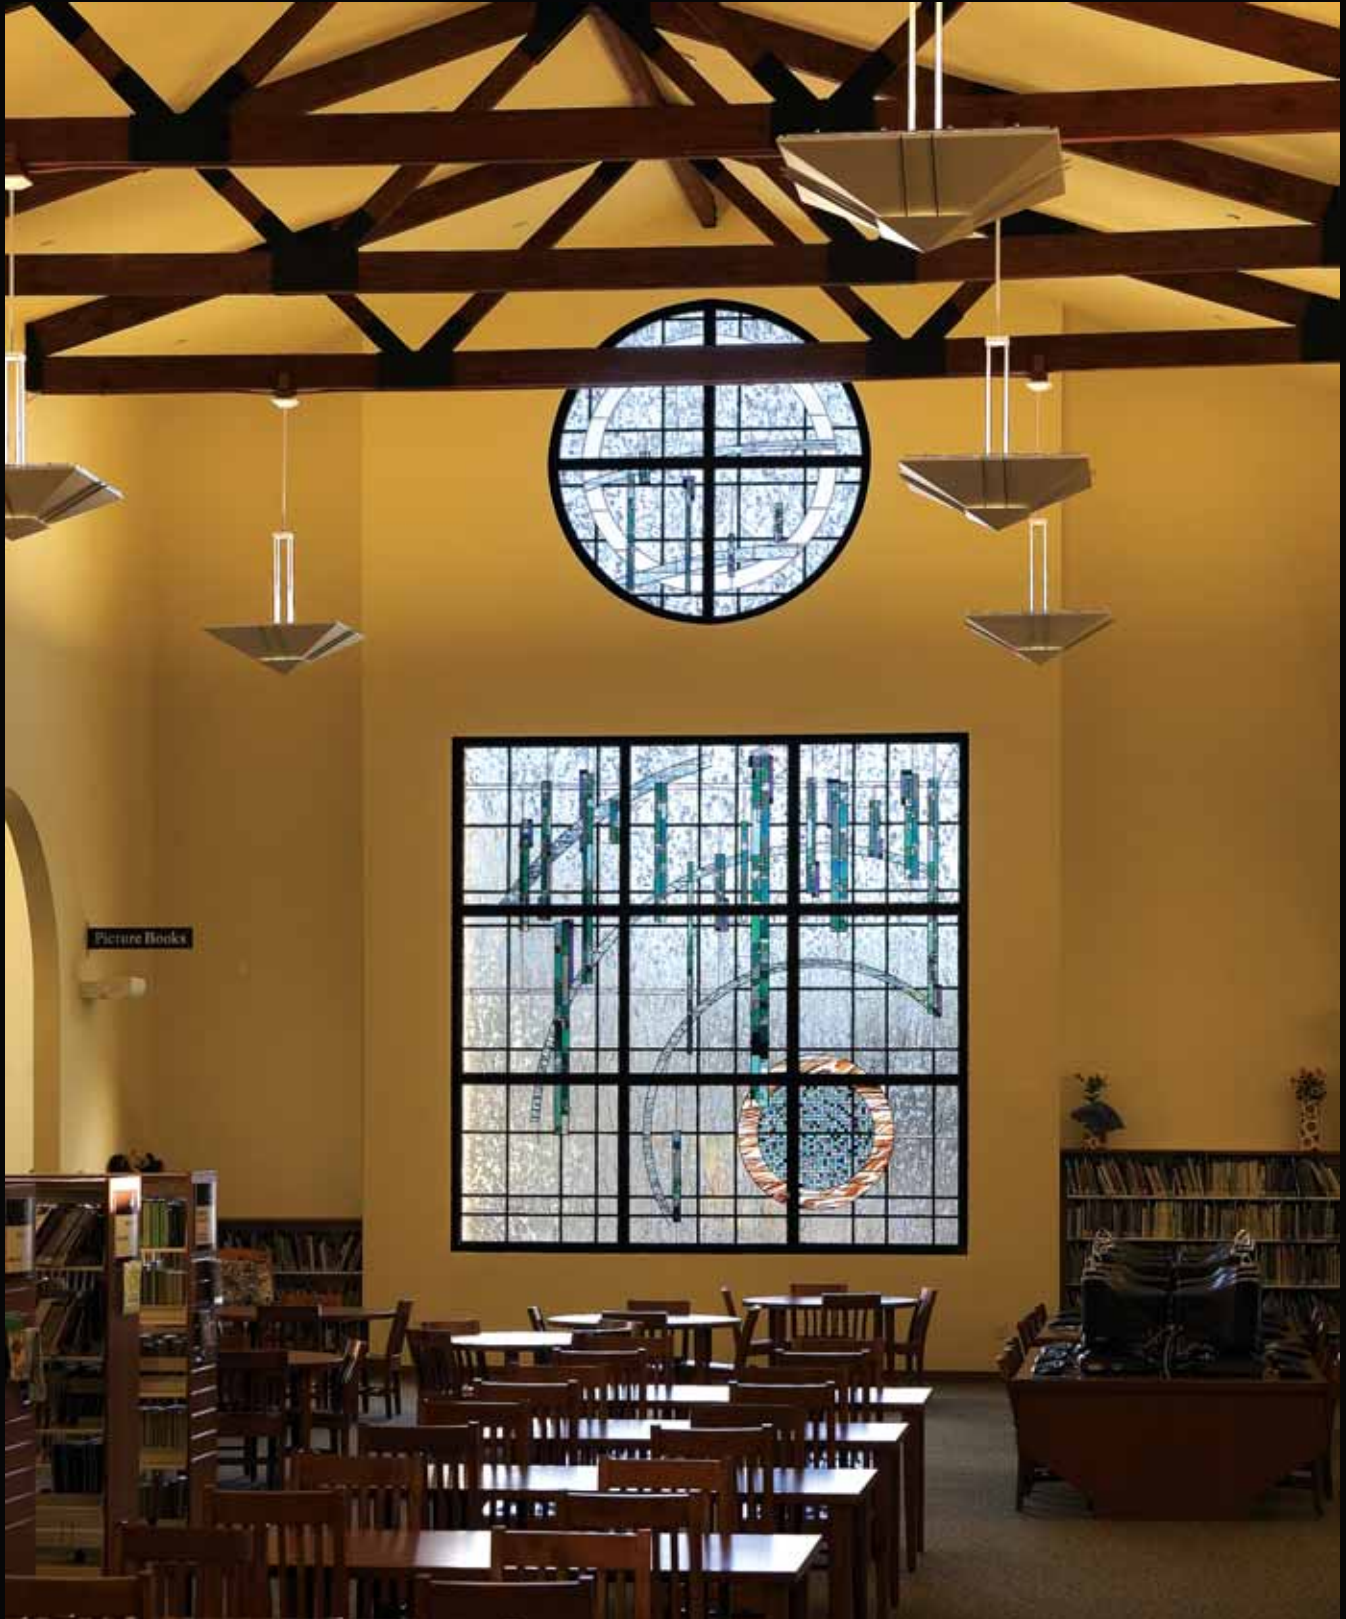

STAINED GLASS

QUARTERLY OF THE STAINED GLASS ASSOCIATION OF AMERICA

Volume 101, Number 2 • Summer 2006

PUBLISHED CONTINUOUSLY SINCE 1906

ON THE SUMMER 2006 COVER

This window entitled "Harmonic Ascension" from the City of Los Angeles Public Library, Chatsworth, California, Branch measures 12' 2" x 24' 6" and is by the Mark Levy Studio. It can be seen in this issue's "FYI: Stained Glass Gallery," which begins on page 112.