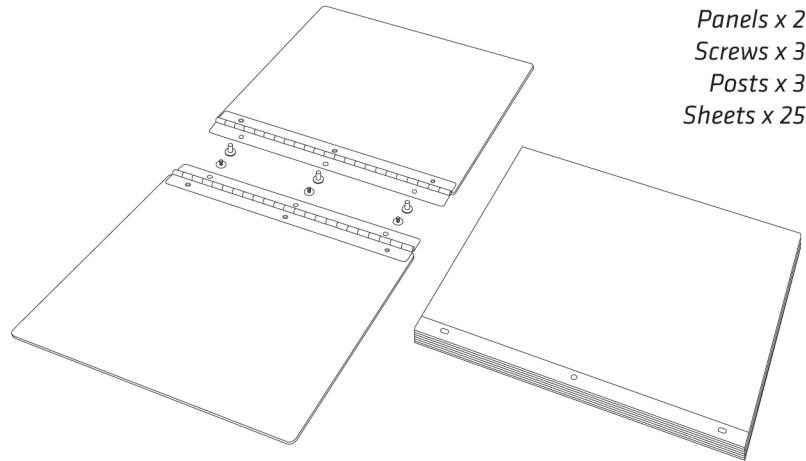

moab FLINT PORTFOLIO 8.5 x 11 and 19 x 13

ASSEMBLY INSTRUCTIONS

STEP 1 *Unpack the components*

STEP 3 *Place sheets over Posts and outside hinge flap*

STEP 2 *Insert Posts from the inside of hinge flap*

STEP 4 *Screw top Panel to Posts to complete book*