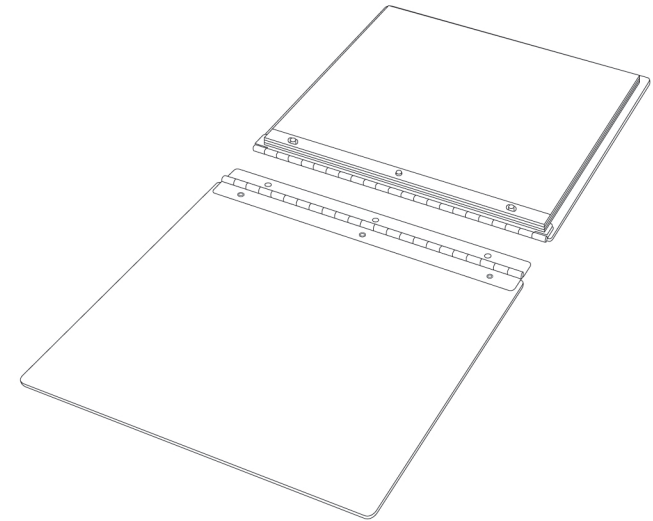

moab FLINT PORTFOLIO 8.5 x 11 and 19 x 13

ASSEMBLY INSTRUCTIONS

STEP 1 *Unpack the components*

STEP 3 *Place sheets over Posts and outside hinge flap*

STEP 2 *Insert Posts from the inside of hinge flap*

STEP 4 *Screw top Panel to Posts to complete book*