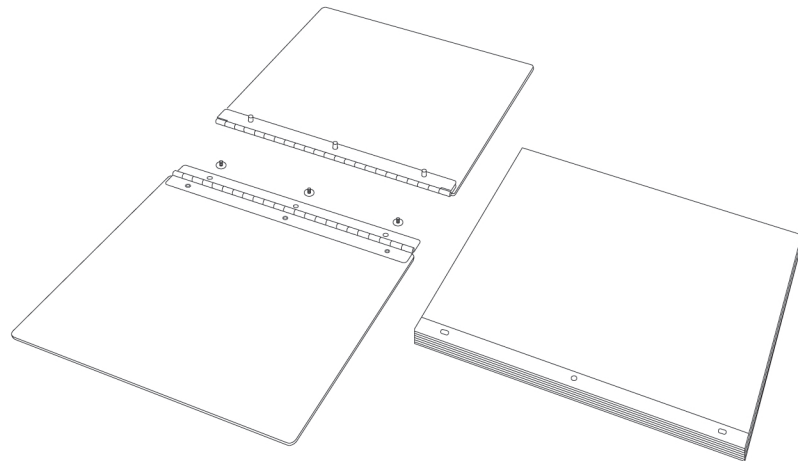

moab FLINT PORTFOLIO 8.5 x 11 and 19 x 13

ASSEMBLY INSTRUCTIONS

STEP 1 *Unpack the components*

STEP 3 *Place sheets over Posts and outside hinge flap*

STEP 2 *Insert Posts from the inside of hinge flap*

STEP 4 *Screw top Panel to Posts to complete book*