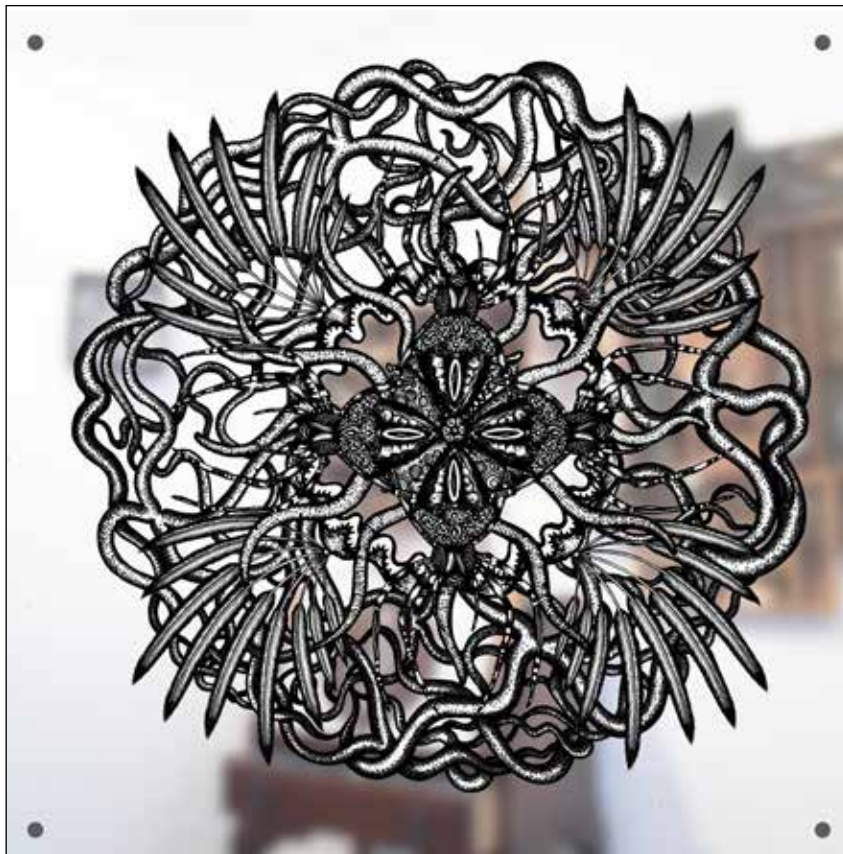

Urchin Crown

800x800mm - *Wax ink on polyester, mounted in 8mm perspex*
£950