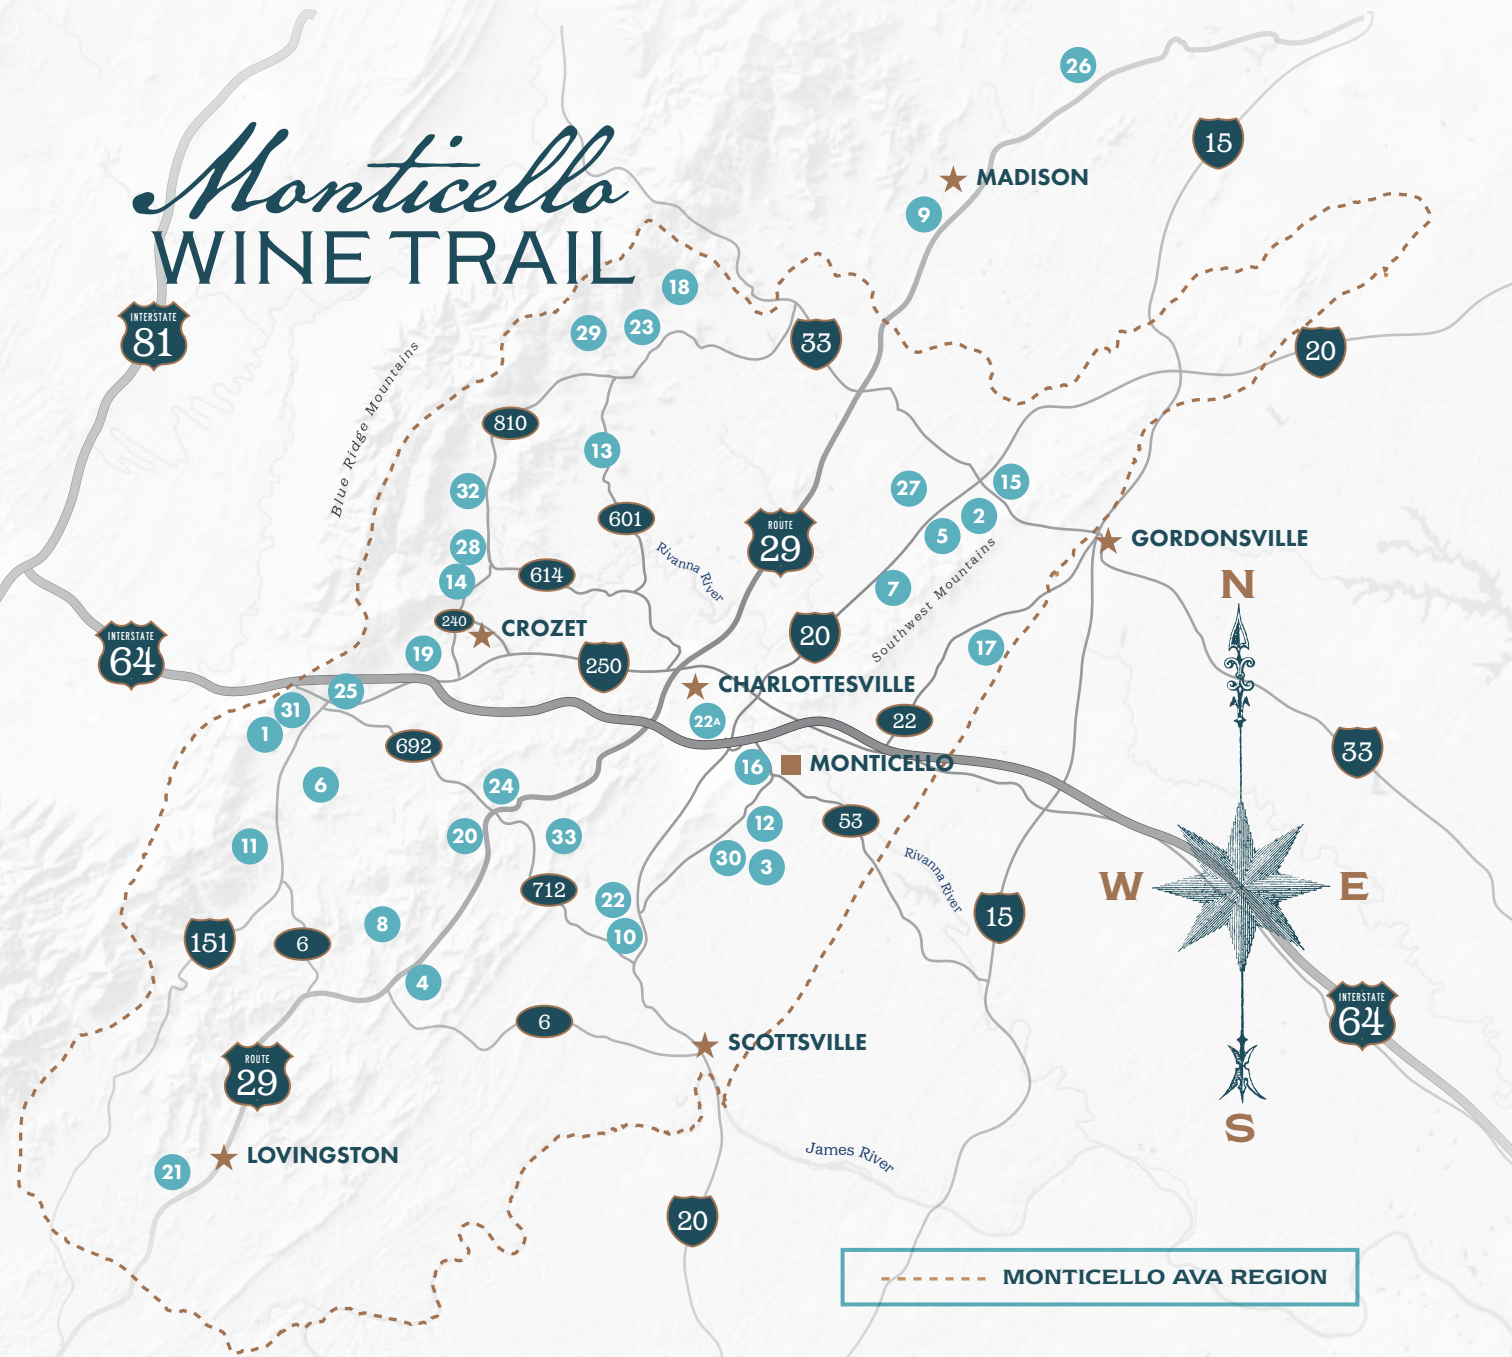

Monticello WINE TRAIL

1 AFTON MOUNTAIN VINEYARDS
234 Vineyard Ln, Afton, VA 22920
tel: (540) 456-8667 | aftonmountainvineyards.com

2 BARBOURSVILLE VINEYARDS
17655 Winery Rd, Barboursville, VA 22923
tel: (540) 832-3824 | bbwine.com

3 BLENHEIM VINEYARDS
31 Blenheim Farm, Charlottesville, VA 22902
tel: (434) 293-5366 | blenheimvineyards.com

4 BRENT MANOR WINERY
100 Brent Manor Lane, Faber, VA 22938
tel: (434) 826-0722 | brentmanorvineyards.com

5 BURNLEY VINEYARDS
4500 Winery Ln, Barboursville, VA 22923
tel: (540) 832-2828 | burnleywines.com

6 CARDINAL POINT VINEYARD & WINERY
9423 Batesville Rd, Afton, VA 22920
tel: (540) 456-8400 | cardinalpointwinery.com

7 CHESTNUT OAK VINEYARD
5050 Stony Point Rd, Barboursville, VA 22923
tel: (434) 964-9104 | chestnutoakvineyard.com

8 DELFOSSE VINEYARDS & WINERY
500 Delfosse Winery Ln, Faber, VA 22938
tel: (434) 263-6100 | delfossewine.com

9 EARLY MOUNTAIN VINEYARDS
6109 Wolfstown-Hood Rd, Madison, VA 22727
tel: (540) 948-9005 | earlymountain.com

10 FIRST COLONY WINERY
1650 Harris Creek Rd, Charlottesville, VA 22902
tel: (434) 979-7105 | firstcolonywinery.com

11 FLYING FOX VINEYARD
27 Chapel Hollow Rd, Afton, VA 22920
tel: (434) 361-1692 | flyingfoxvineyard.com

12 GABRIELE RAUSSE WINERY
3247 Carters Mountain Rd, Charlottesville, VA 22902
tel: (434) 981-1677 | gabrieleraussewinery.com

13 GLASS HOUSE WINERY
5898 Free Union Rd, Free Union, VA 22940
tel: (434) 975-0094 | glasshousewinery.com

14 GRACE ESTATE WINERY
5273 Mount Juliet Farm, Crozet, VA 22932
tel: (434) 823-1486 | graceestatewinery.com

15 HORTON VINEYARDS
6399 Spotswood Trl, Gordonsville, VA 22942
tel: (540) 832-7440 | hvwine.com

16 JEFFERSON VINEYARDS
1353 Thomas Jefferson Pkwy, Charlottesville, VA 22902
tel: (434) 977-3042 | jeffersonvineyards.com

17 KESWICK VINEYARDS
1575 Keswick Winery Dr, Keswick, VA 22947
tel: (434) 244-3341 | keswickvineyards.com

18 KILAUWEN WINERY
1543 Evergreen Church Rd, Stanardsville, VA 22973
tel: (434) 985-2535 | kilaurwenwinery.com

19 KING FAMILY VINEYARDS
6550 Roseland Farm, Crozet, VA 22932
tel: (434) 823-7800 | kingfamilyvineyards.com

20 LOVING CUP VINEYARD & WINERY
3340 Sutherland Rd, North Garden, VA 22959
tel: (434) 984-0774 | lovingcupwine.com

21 LOVINGSTON WINERY
885 Freshwater Cove Ln, Lovingston, VA 22949
tel: (434) 263-8467 | lovingstonwinery.com

22 MICHAEL SHAPS WINEWORKS
1781 Harris Creek Way, Charlottesville, VA 22902
tel: (434) 296-3438 | michaelshapswines.com

22A WINEWORKS EXTENDED
1585 Avon Street Extended, Charlottesville, VA 22902
tel: (434) 529-6848 | michaelshapswines.com

23 MOSS VINEYARDS
1849 Simmons Gap Rd, Nortonsville, VA 22935
tel: 434-990-0111 | mossvineyards.net

24 PIPPIN HILL FARM & VINEYARDS
5022 Plank Rd, North Garden, VA 22959
tel: (434) 202-8063 | pippinhillfarm.com

25 POLLAK VINEYARDS
330 Newtown Rd, Greenwood, VA 22943
tel: (540) 456-8844 | pollakvineyards.com