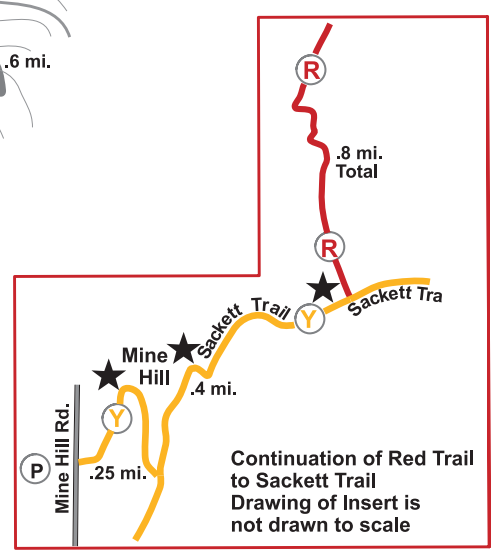

Basemap
Pat Dunlavy Cartographics
Map Revisions and Production 2012
Bob Burg - Lindenwold, NJ 08021

Map Updated April 2016 - Ed Hicks

Black Rock Trail Data
Courtesy of NYNJ Trail Conference

LEGEND

Buildings	
Paved/Gravel Roads	
Highway	
Footpaths	
Stonewall	
Fence	
Contours	
Pond	
Streams	
Marsh	
Open Land	
Forest	
Private Land	
View Point	

BLAZED TRAILS		Distances from Start
Stowell Loop Trail		1.0 mile
Highlands Trail		1.8 mi. RT
Woodland Trail		1.0 mi. RT
Field Trail		0.5 mi. RT
Pond Trail		0.5 mi. RT
McKeon Loop Trail		2.2 mi. RT
View Point		

See insert box to the right for the continuation of the Red Trail