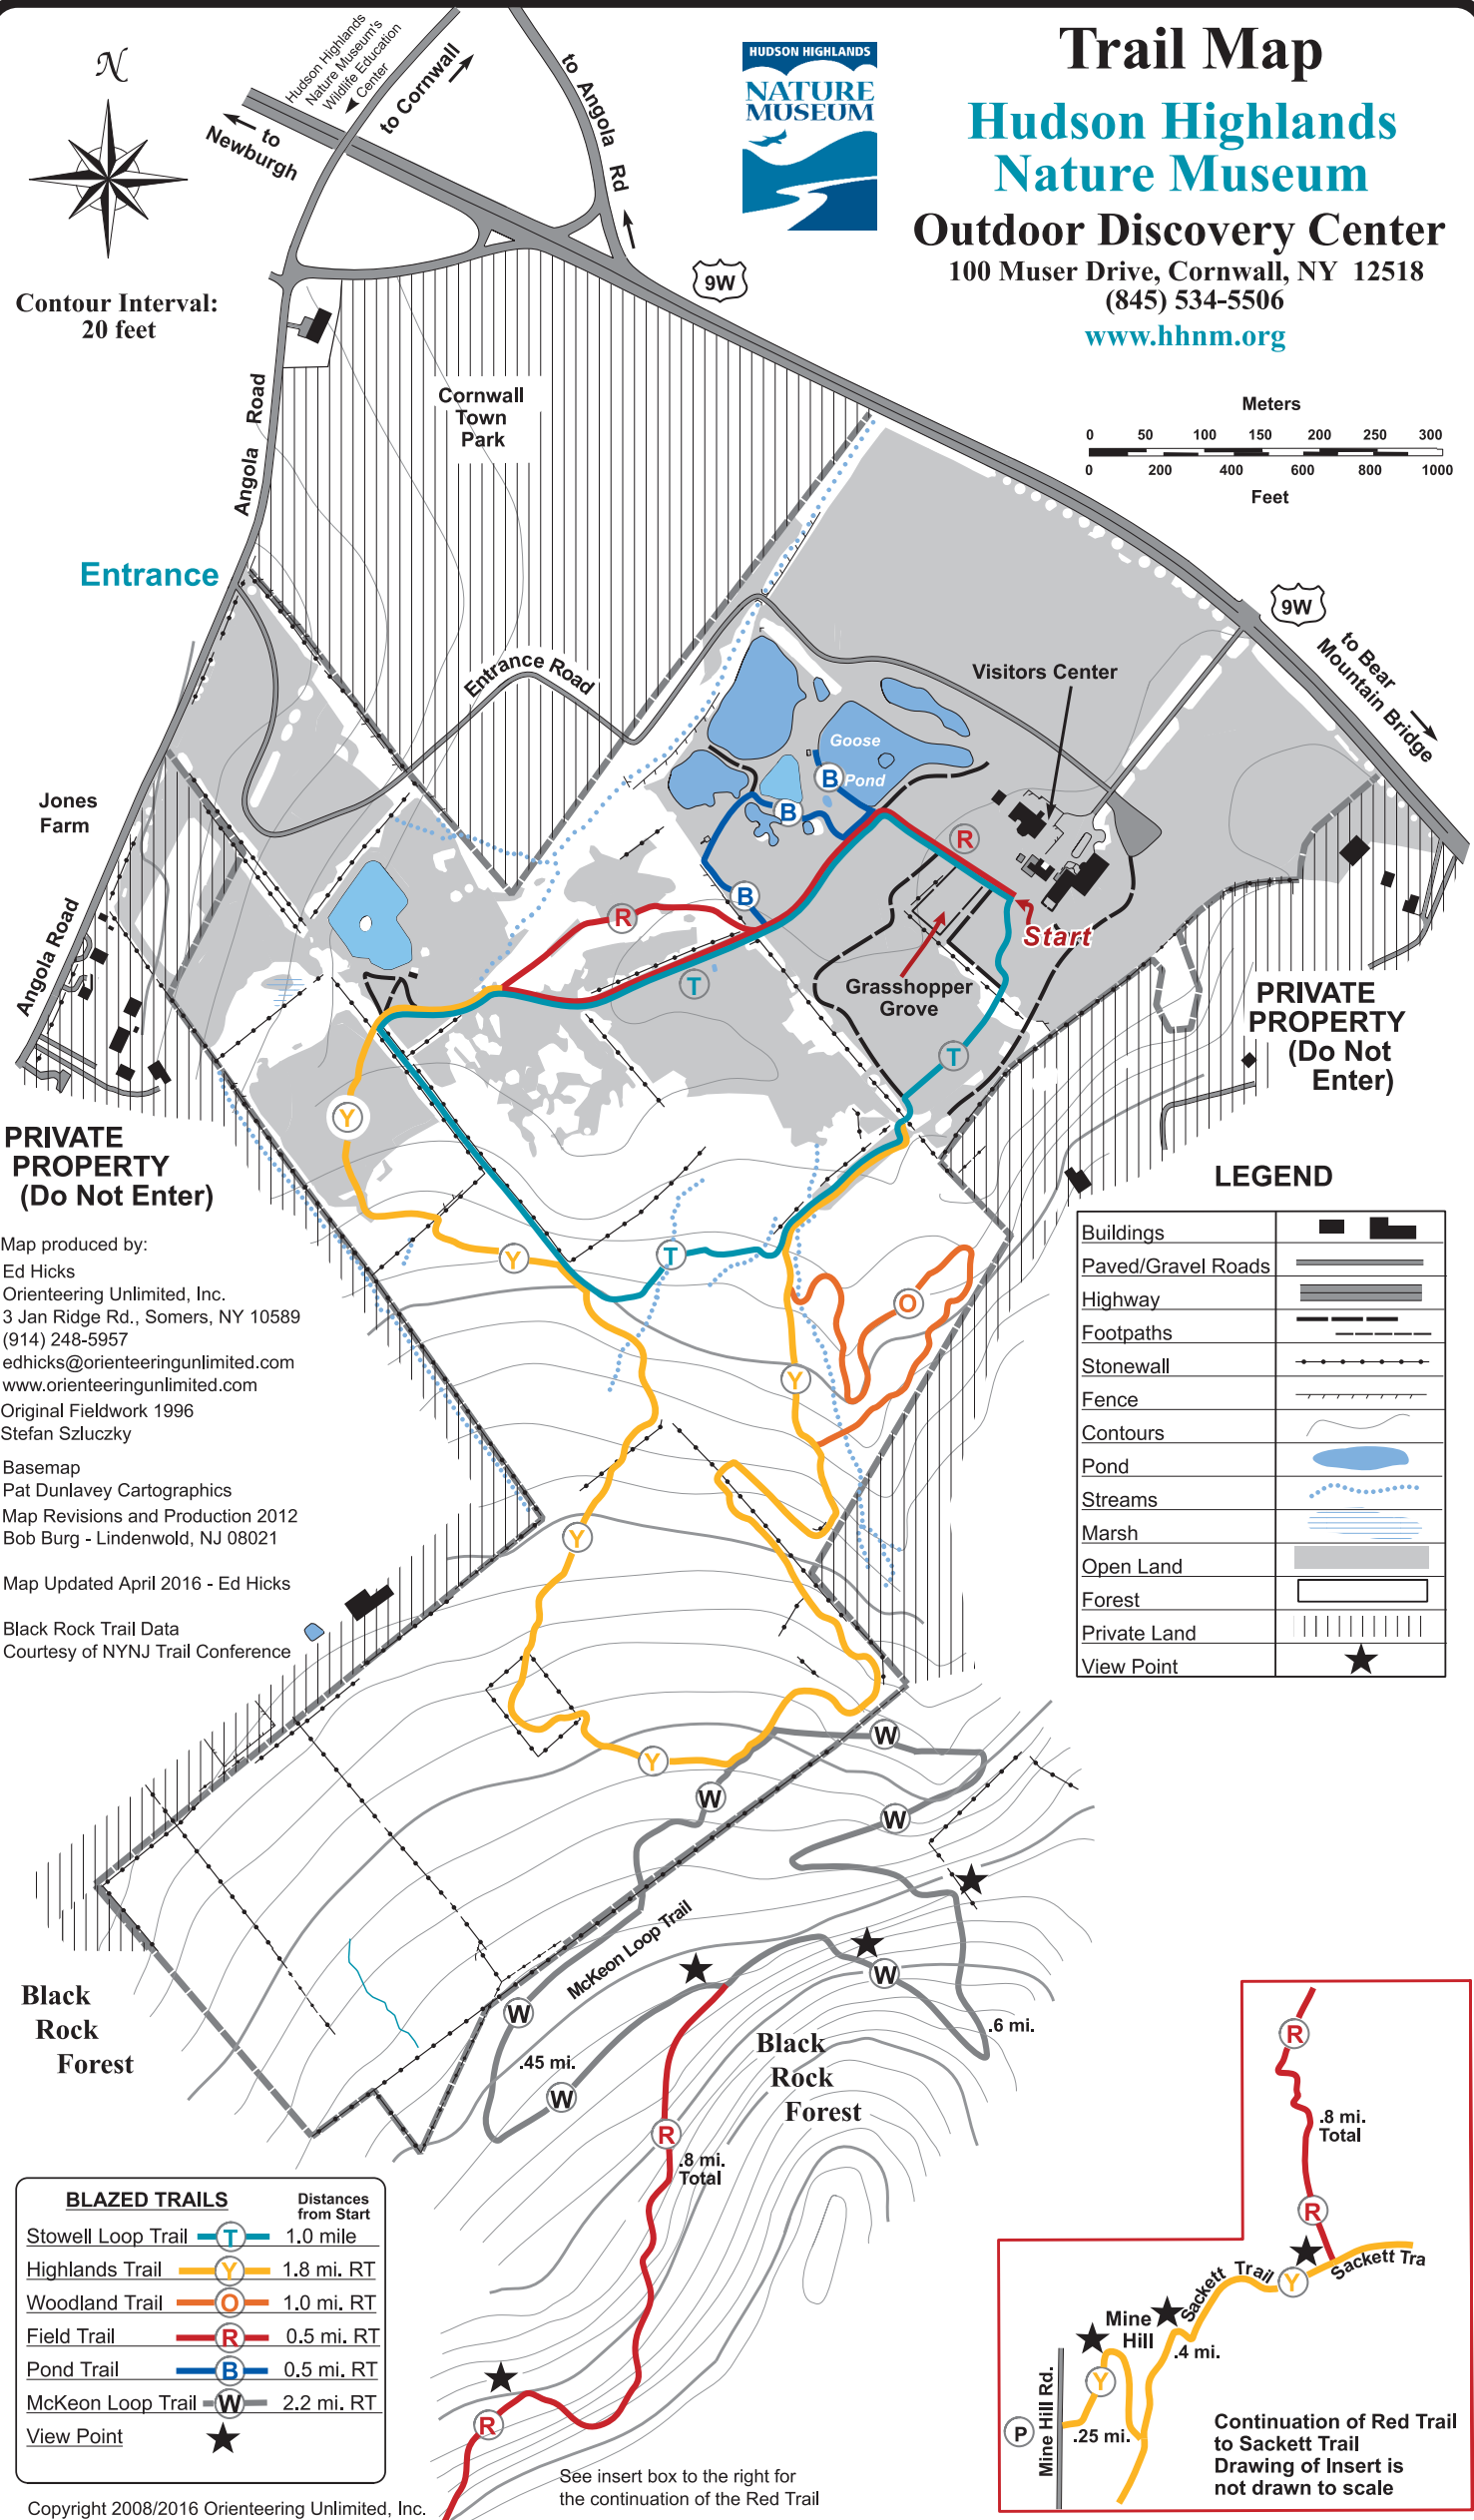

Contour Interval:
20 feet

Trail Map

Hudson Highlands Nature Museum

Outdoor Discovery Center

100 Muser Drive, Cornwall, NY 12518
(845) 534-5506

www.hhnm.org

PRIVATE PROPERTY (Do Not Enter)

Map produced by:
Ed Hicks
Orienteering Unlimited, Inc.
3 Jan Ridge Rd., Somers, NY 10589
(914) 248-5957
edhicks@orienteeringunlimited.com
www.orienteeringunlimited.com
Original Fieldwork 1996
Stefan Szluczky

Basemap
Pat Dunlavy Cartographics
Map Revisions and Production 2012
Bob Burg - Lindenwold, NJ 08021

Map Updated April 2016 - Ed Hicks

Black Rock Trail Data
Courtesy of NYNJ Trail Conference

LEGEND

Buildings	
Paved/Gravel Roads	
Highway	
Footpaths	
Stonewall	
Fence	
Contours	
Pond	
Streams	
Marsh	
Open Land	
Forest	
Private Land	
View Point	

BLAZED TRAILS		Distances from Start
Stowell Loop Trail		1.0 mile
Highlands Trail		1.8 mi. RT
Woodland Trail		1.0 mi. RT
Field Trail		0.5 mi. RT
Pond Trail		0.5 mi. RT
McKeon Loop Trail		2.2 mi. RT
View Point		

See insert box to the right for the continuation of the Red Trail