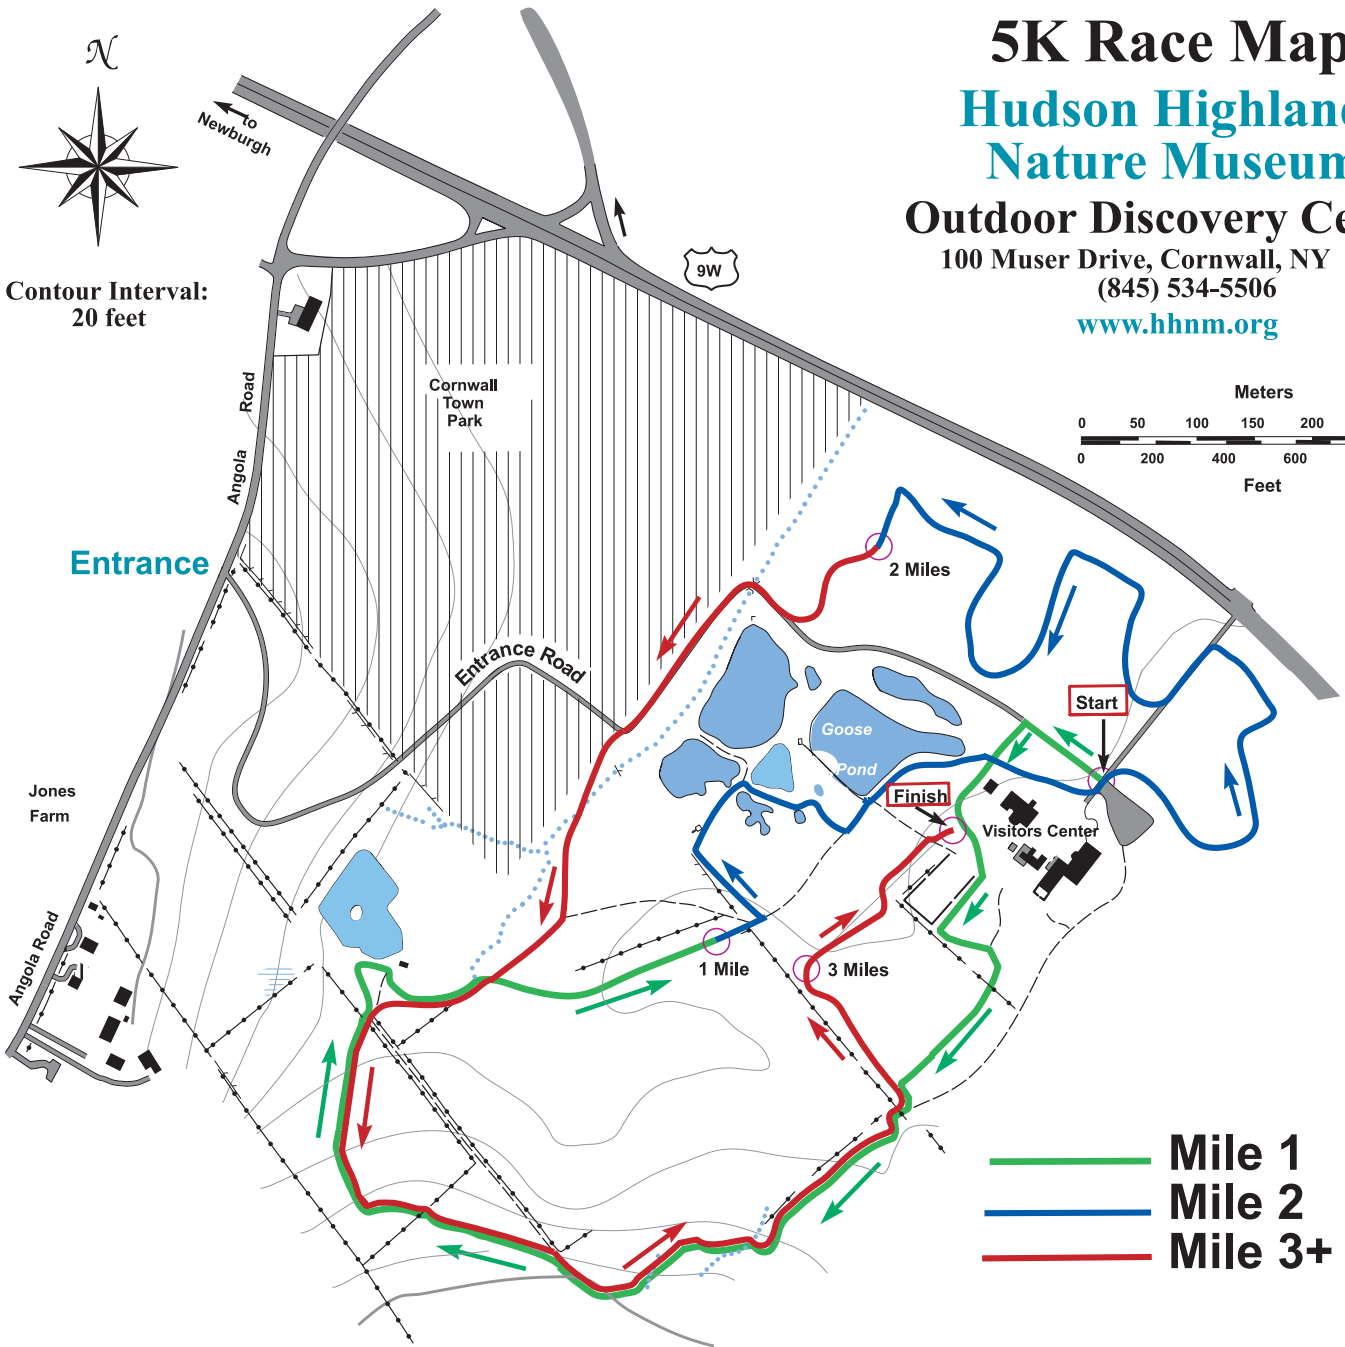

5K Race Map

Hudson Highlands Nature Museum

Outdoor Discovery Center

100 Muser Drive, Cornwall, NY 12518

(845) 534-5506

www.hhn.org

Contour Interval:
20 feet

- Mile 1
- Mile 2
- Mile 3+

LEGEND

| | |
|--------------------|--|
| Buildings | |
| Paved/Gravel Roads | |
| Highway | |
| Footpaths | |
| Stonewall | |
| Contours | |
| Pond | |
| Streams | |
| Marsh | |

Map produced by:
Ed Hicks
Orienteering Unlimited, Inc.
3 Jan Ridge Rd., Somers, NY 10589
(914) 248-5957
edhicks@orienteeringunlimited.com
www.orienteeringunlimited.com