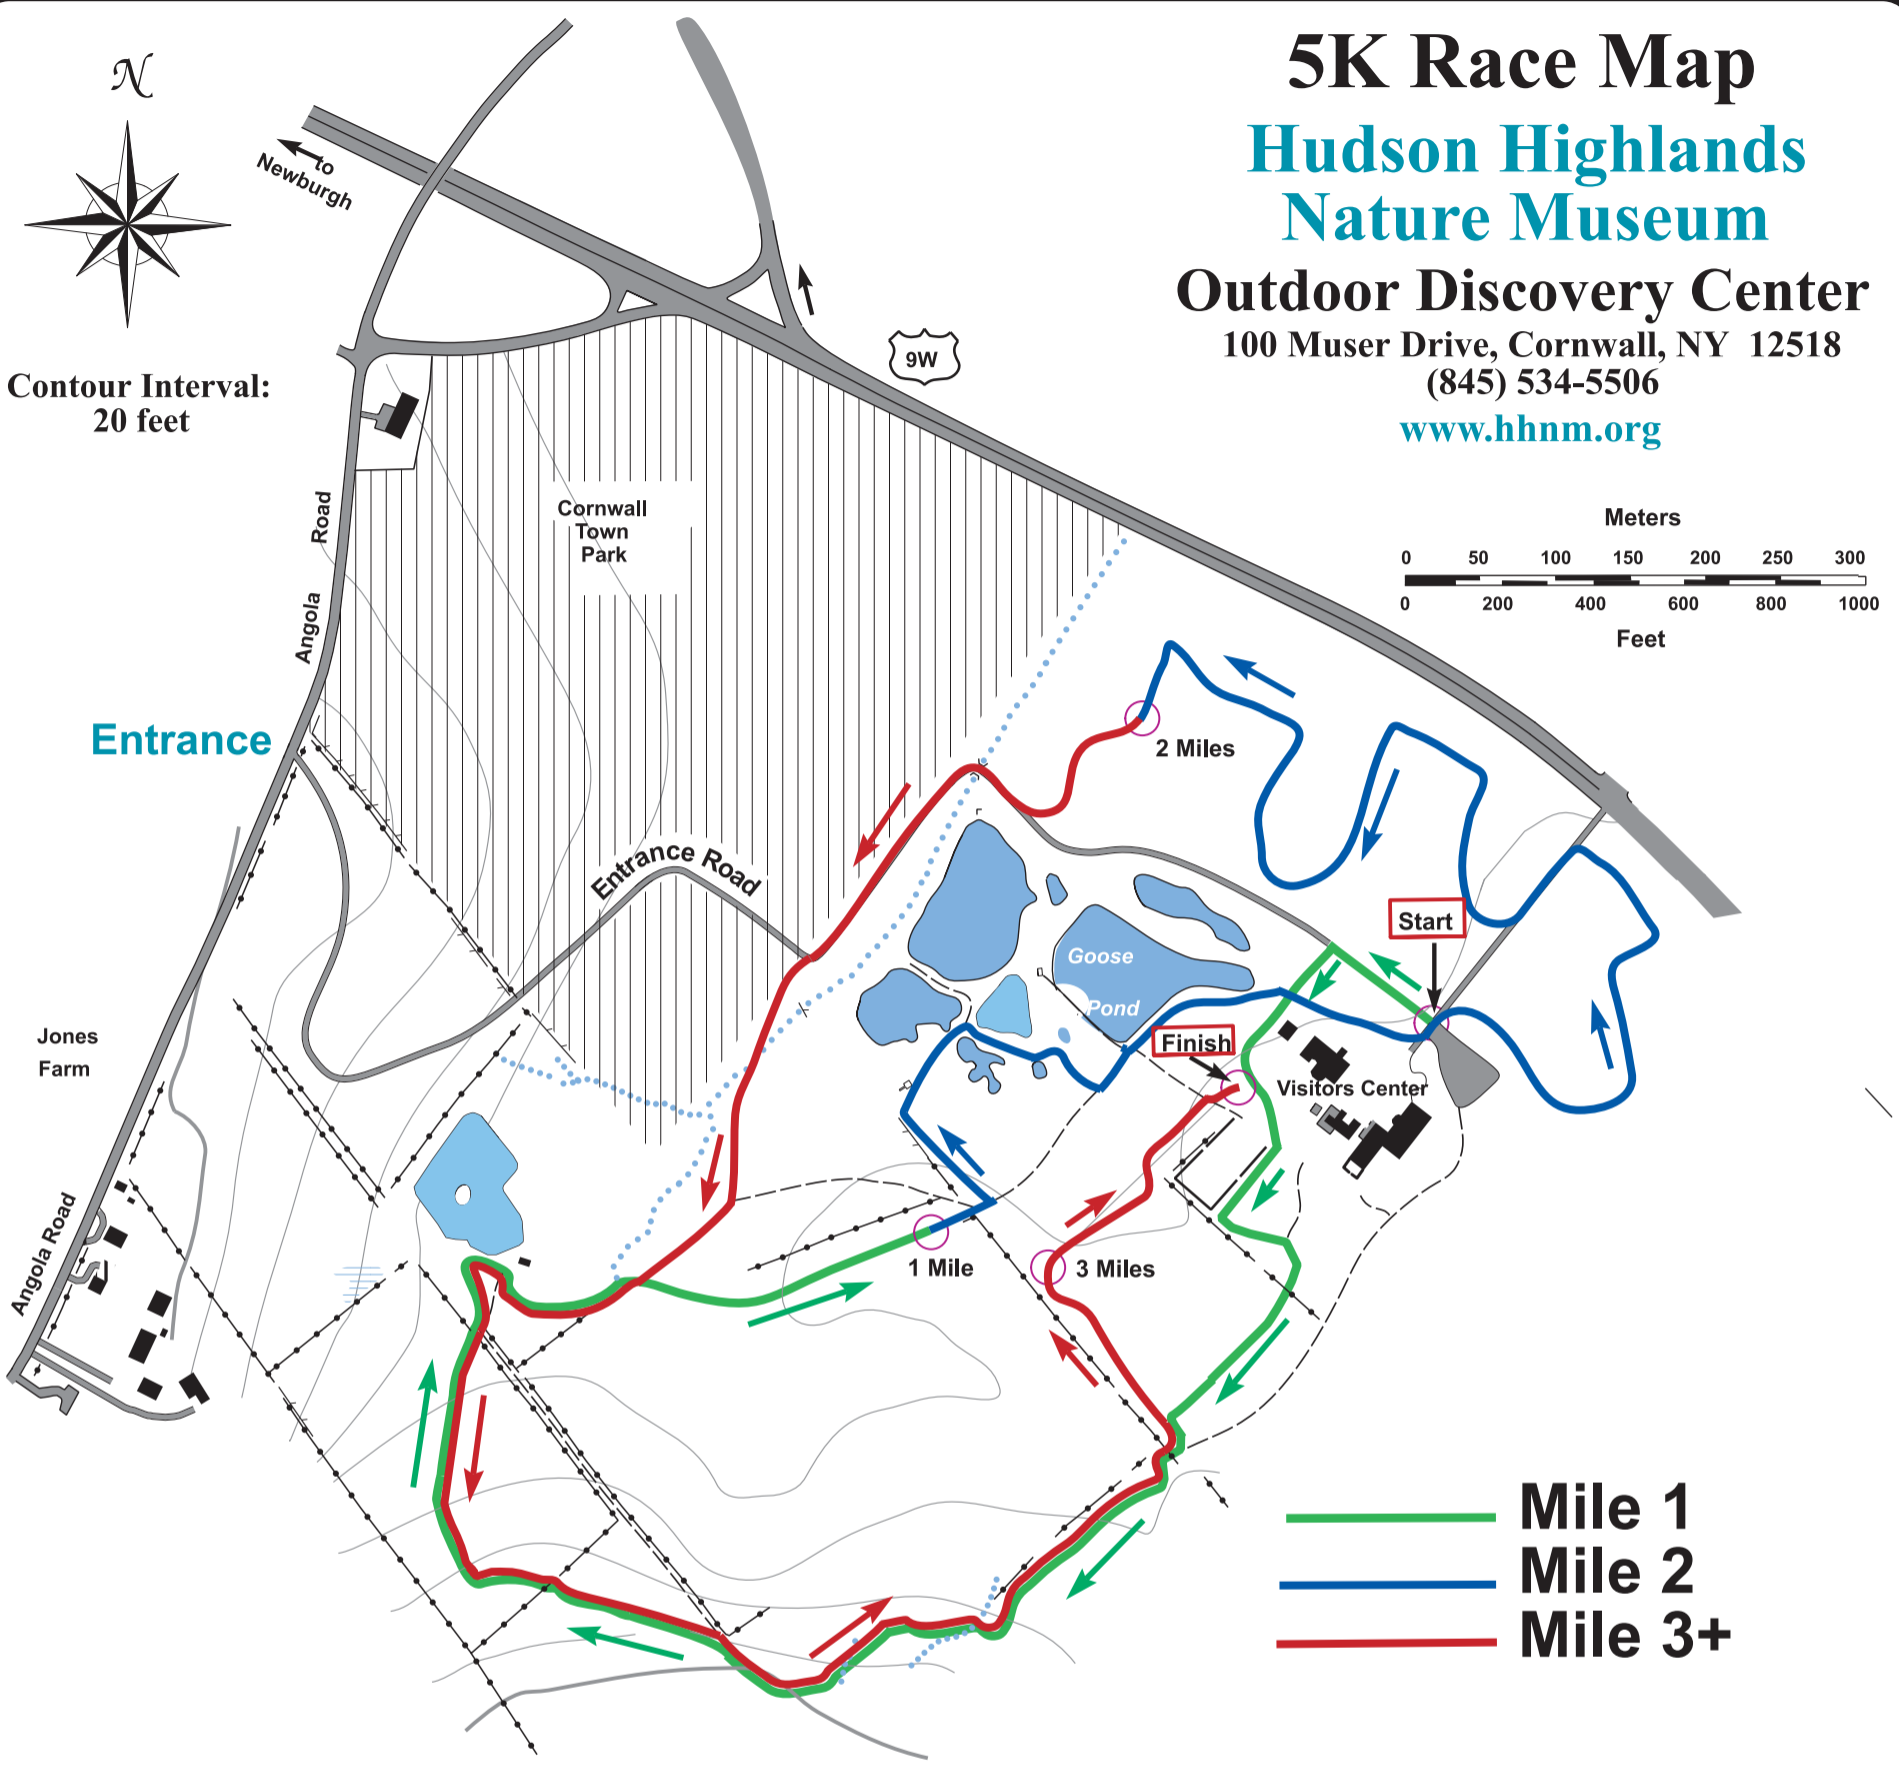

5K Race Map

Hudson Highlands Nature Museum

Outdoor Discovery Center

100 Muser Drive, Cornwall, NY 12518

(845) 534-5506

www.hhnm.org

Contour Interval:
20 feet

- Mile 1
- Mile 2
- Mile 3+

LEGEND

Buildings	
Paved/Gravel Roads	
Highway	
Footpaths	
Stonewall	
Contours	
Pond	
Streams	
Marsh	

Map produced by:
Ed Hicks
Orienteering Unlimited, Inc.
3 Jan Ridge Rd., Somers, NY 10589
(914) 248-5957
edhicks@orienteeringunlimited.com
www.orienteeringunlimited.com