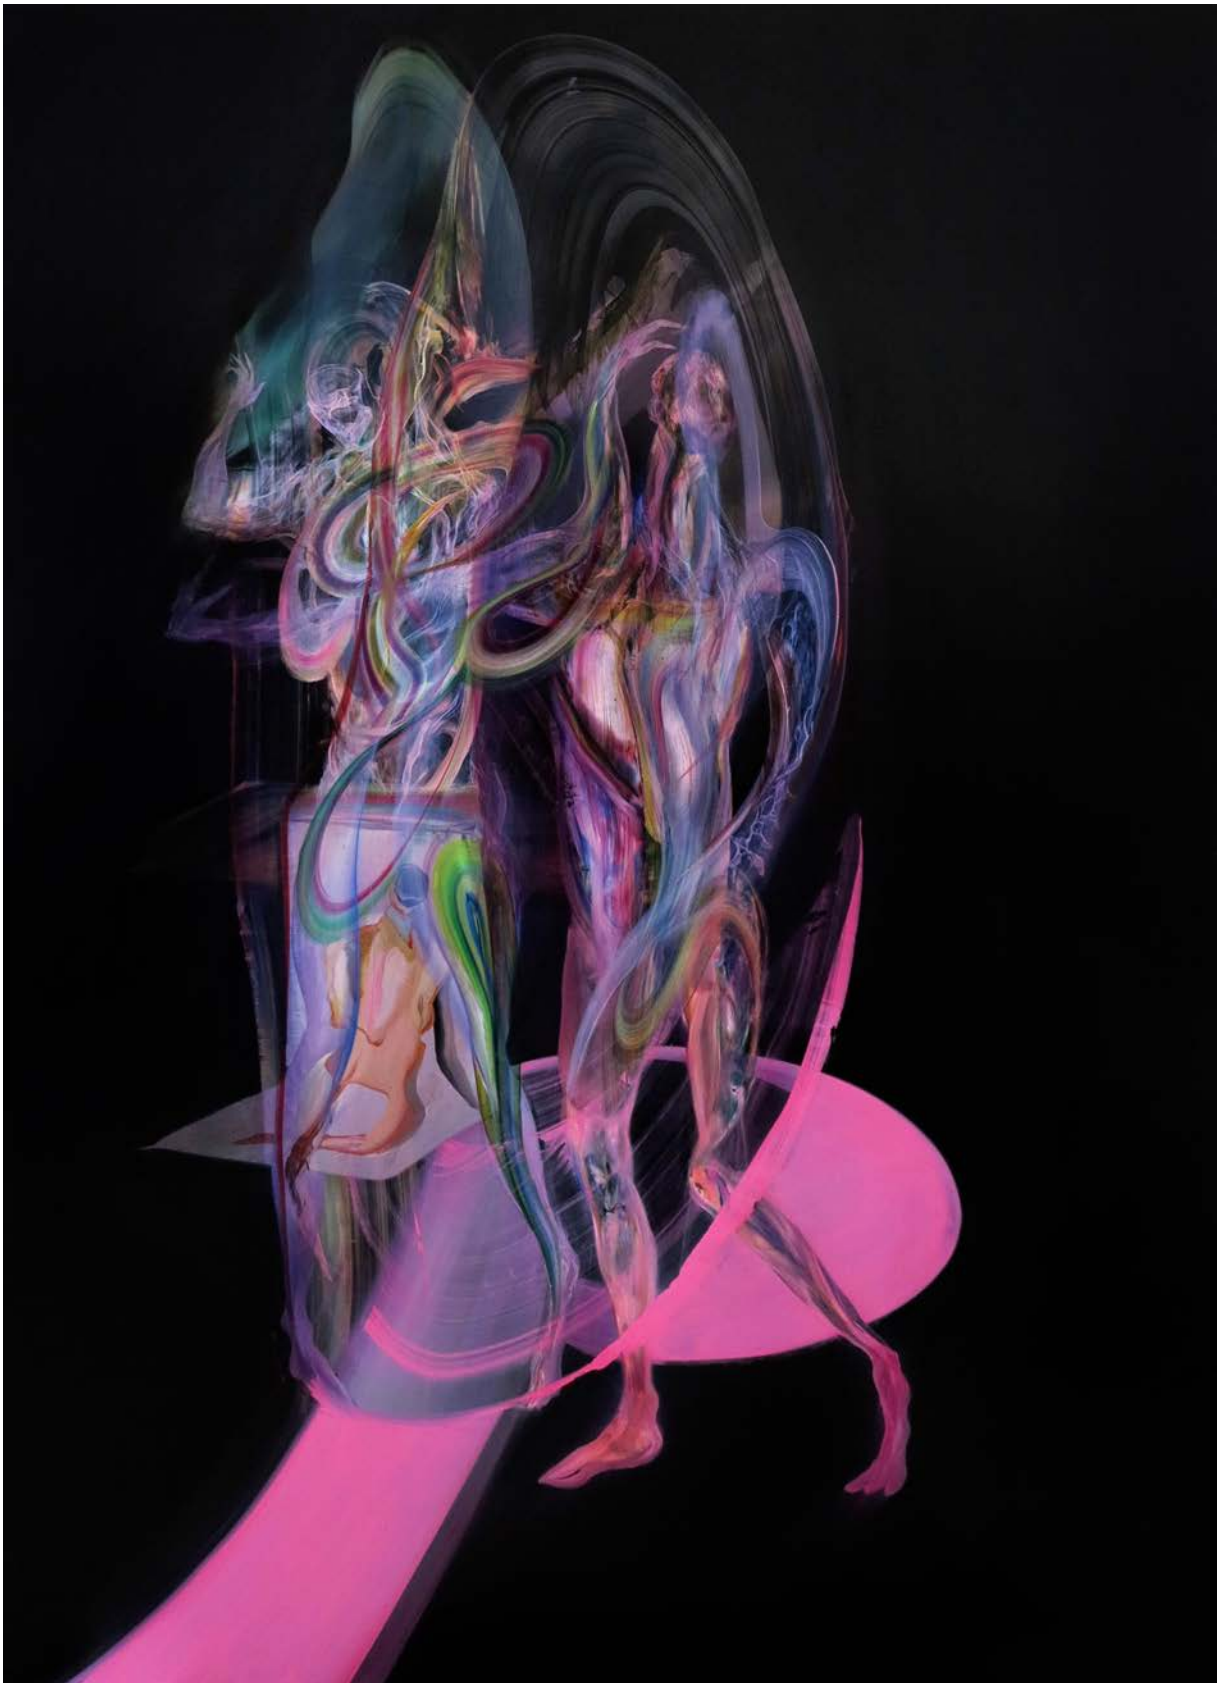

Ruben Pang
The Insecurity Guard
2016
Oil, alkyd and dammar varnish on aluminum composite panel
Cm 166 x 122