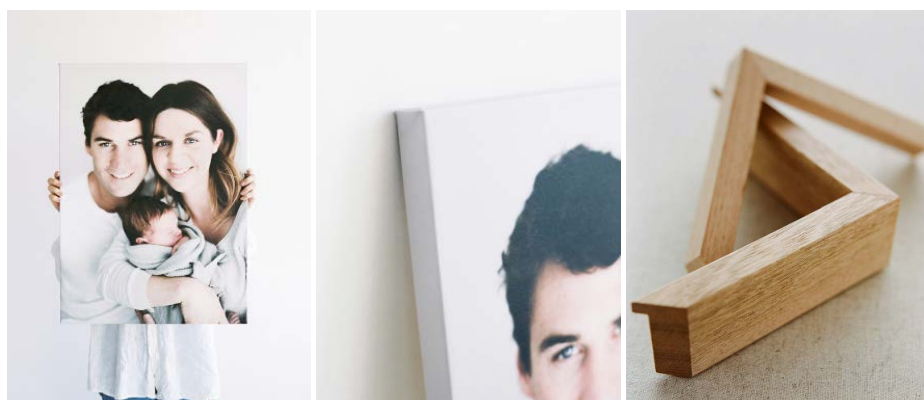

Matte Art Paper - torn edges

	<i>21 x 30cm</i>
15 sheets	\$500
20 sheets	\$600
25 sheets	\$700

Stud or Silk Ribbon
Engraving: Included

FRAMING

The perfect setting for your photographs, these frames come ready to display and hang on the wall. Printed on photo paper with a semi-gloss finish, framed in a wooden box-style frame with black paper backing and hanging hardware.

FRAMED PRINTS

Black, White, Natural Wood

8 x 10	\$150
10 x 10	\$170
11 x 14	\$195
12 x 18	\$250
20 x 24	\$320

FRAMED CANVAS

Printed on a Natural Museum Grade Fine Art Canvas your image will look elegant, giving it a lively and tactile presence.

Each canvas is machine stretched to give consistent tension across the artwork and is framed in a Tasmanian Oak floating frame which is kiln dried, finger jointed timber without wedges. The assembly is completed with framers tape and is strung ready to hang. *If you choose to not frame the canvas this will not alter the price.*