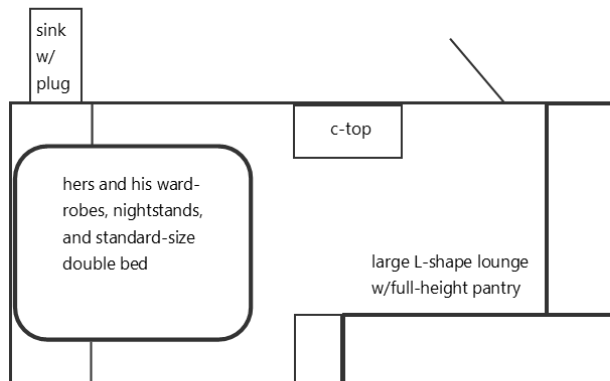

2017 HG CELEBRATION™ starting from **R299,000.00** incl. VAT

GVM: 1050kg Est. PAYLOAD: 365kg LENGTH: 6.45m