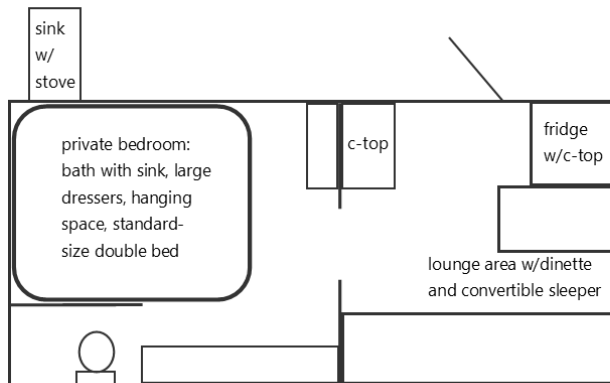

## 2017 HG MODEL FLOOR PLANS, PRICING, & SPECIFICATIONS

All pricing and specifications subject to change or modification without notice

**2017 HG GRAND LUXURY™** loaded at **R399,000.00** incl. VAT

GVM: 1100kg Est. PAYLOAD: 310kg LENGTH: 6.45m

**2017 HG CORSA SPECIAL™** loaded at **R359,000.00** incl. VAT

GVM: 750kg Est. PAYLOAD: 205kg LENGTH: 4.93m

**2017 HG GRAND LUXURY™ w/Bath** at **R455,988.60** incl. VAT

GVM: 1100kg Est. PAYLOAD: 290kg LENGTH: 6.45m