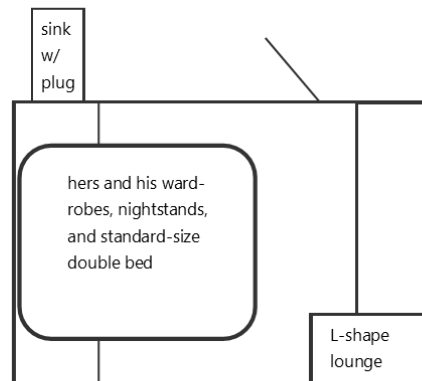

## 2017 HG MODEL FLOOR PLANS, PRICING, & SPECIFICATIONS

All pricing and specifications subject to change or modification without notice

**2017 HG GRAND LUXURY™** loaded at **R399,000.00** incl. VAT

GVM: 1100kg Est. PAYLOAD: 310kg LENGTH: 6.45m

**2017 HG CORSA SPECIAL™** loaded at **R359,000.00** incl. VAT

GVM: 750kg Est. PAYLOAD: 205kg LENGTH: 4.93m

**2017 HG GRAND LUXURY™ w/Bath** at **R455,988.60** incl. VAT

GVM: 1100kg Est. PAYLOAD: 290kg LENGTH: 6.45m

**2017 HG CORSA SPECIAL™ w/Bath** at **R415,988.60** incl. VAT

GVM: 750kg Est. PAYLOAD: 185kg LENGTH: 4.93m

**2017 HG CELEBRATION™** starting from **R299,000.00** incl. VAT

GVM: 1050kg Est. PAYLOAD: 365kg LENGTH: 6.45m