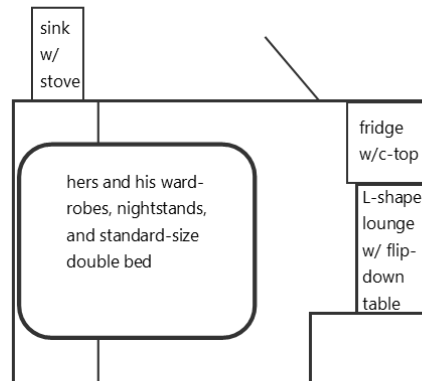

# PEACE OF MIND.

## 2017 HG MODEL FLOOR PLANS, PRICING, & SPECIFICATIONS

All pricing and specifications subject to change or modification without notice

**2017 HG GRAND LUXURY™** loaded at **R399,000.00** incl. VAT

GVM: 1100kg Est. PAYLOAD: 310kg LENGTH: 6.45m