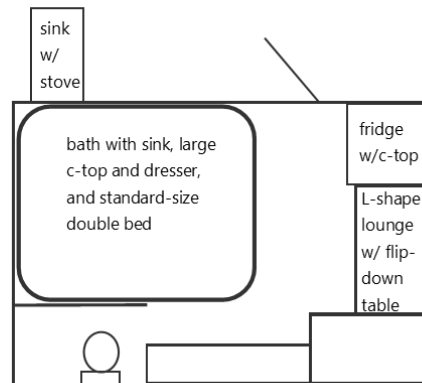

## 2017 HG MODEL FLOOR PLANS, PRICING, & SPECIFICATIONS

All pricing and specifications subject to change or modification without notice

**2017 HG GRAND LUXURY™** loaded at **R399,000.00** incl. VAT

GVM: 1100kg Est. PAYLOAD: 310kg LENGTH: 6.45m

**2017 HG CORSA SPECIAL™** loaded at **R359,000.00** incl. VAT

GVM: 750kg Est. PAYLOAD: 205kg LENGTH: 4.93m

**2017 HG GRAND LUXURY™ w/Bath** at **R455,988.60** incl. VAT

GVM: 1100kg Est. PAYLOAD: 290kg LENGTH: 6.45m