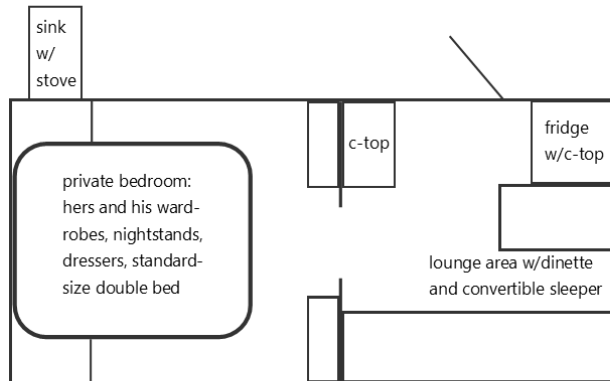

## 2017 HG MODEL FLOOR PLANS, PRICING, & SPECIFICATIONS

All pricing and specifications subject to change or modification without notice

**2017 HG GRAND LUXURY™** loaded at **R399,000.00** incl. VAT

GVM: 1100kg Est. PAYLOAD: 310kg LENGTH: 6.45m