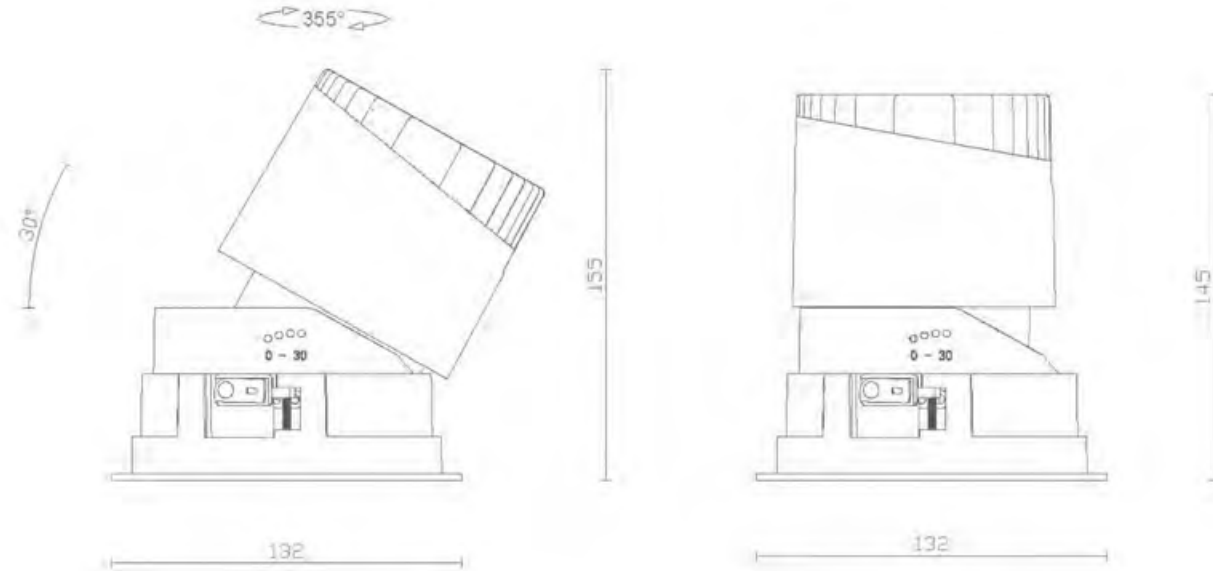

BM672/04 CutOutDia 120mm 25.2W