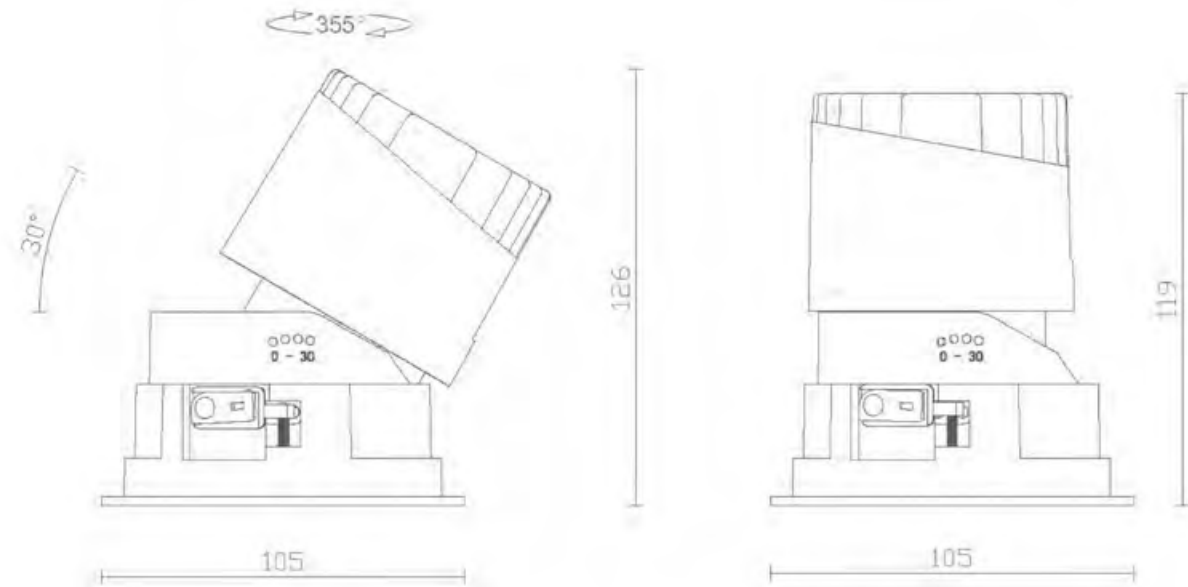

Installation Kit

Pre-mounting kit for a ceiling thickness between 8-20mm

Front Cup Ring

Replaceable front decorative front cup rings, creating different light effect

BM672/01 CutOutDia 50mm 4.9W

BM672/02 CutOutDia 75mm 9W