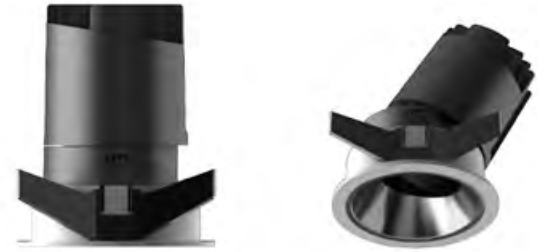

RIPLEY

Light up your space

Light Engine

Die-casting Aluminum Heatsink with replaceable modular design for High Efficiency & CRI Chip on Board light source

Housing Bracket

Replaceable housing bracket with smart click-on/off design and also could be rotated in 355 degree and tilt in 30 degree

Installation Kit

Pre-mounting kit for a ceiling thickness between 8-20mm

Front Cup Ring

Replaceable front decorative front cup rings, creating different light effect

BM672/01 CutOutDia 50mm 4.9W

BM672/02 CutOutDia 75mm 9W

BM672/03 CutOutDia 95mm 18W

BM672/04 CutOutDia 120mm 25.2W

Trim

Trimless

Pinhole

Oval

Gun Metal

Mat Black

Wide Flood: 60°

Check with our Sales Engineer for more Options and DataSheets

RIPLEY

ORDER CODE	DESCRIPTION	LENGTH	BODY COLOUR	WATTAGE	REFLECTOR COLOUR
BM672/01	Round Trimless Recessed light (CR)	50mm	Black / White	4.9W	Gun Metal / Matt Black / Chrome / Satin Gold / Matt White / Satin Silver
BM672/02	Round Trimless Recessed light (CR)	75mm	Black / White	9W	Gun Metal / Matt Black / Chrome / Satin Gold / Matt White / Satin Silver
BM672/03	Round Trimless Recessed light (CR)	95mm	Black / White	18W	Gun Metal / Matt Black / Chrome / Satin Gold / Matt White / Satin Silver
BM672/04	Round Trimless Recessed light (CR)	120mm	Black / White	25.2W	Gun Metal / Matt Black / Chrome / Satin Gold / Matt White / Satin Silver
BM672/11	Square Trimless Recessed light (CR)	50mm	Black / White	4.9W	Gun Metal / Matt Black / Chrome / Satin Gold / Matt White / Satin Silver
BM672/12	Square Trimless Recessed light (CR)	75mm	Black / White	9W	Gun Metal / Matt Black / Chrome / Satin Gold / Matt White / Satin Silver
BM672/13	Square Trimless Recessed light (CR)	95mm	Black / White	18W	Gun Metal / Matt Black / Chrome / Satin Gold / Matt White / Satin Silver
BM672/14	Square Trimless Recessed light (CR)	120mm	Black / White	25.2W	Gun Metal / Matt Black / Chrome / Satin Gold / Matt White / Satin Silver