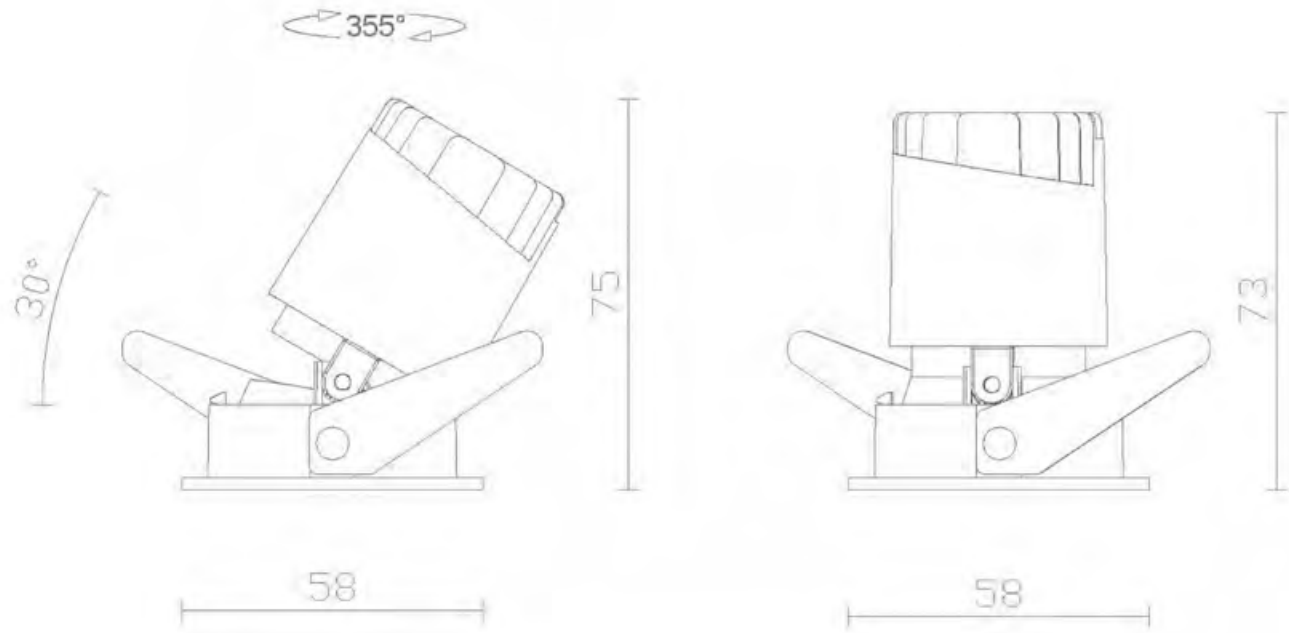

RIPLEY

Light up your space

Light Engine

Die-casting Aluminum Heatsink with replaceable modular design for High Efficiency & CRI Chip on Board light source

Housing Bracket

Replaceable housing bracket with smart click-on/off design and also could be rotated in 355 degree and tilt in 30 degree

Installation Kit

Pre-mounting kit for a ceiling thickness between 8-20mm

Front Cup Ring

Replaceable front decorative front cup rings, creating different light effect

BM672/01 CutOutDia 50mm 4.9W

BM672/02 CutOutDia 75mm 9W

Wide Flood: 60°

Check with our Sales Engineer for more Options and DataSheets

RIPLEY

ORDER CODE	DESCRIPTION	LENGTH	BODY COLOUR	WATTAGE	REFLECTOR COLOUR
BM672/01	Round Trimless Recessed light (CR)	50mm	Black / White	4.9W	Gun Metal / Matt Black / Chrome / Satin Gold / Matt White / Satin Silver
BM672/02	Round Trimless Recessed light (CR)	75mm	Black / White	9W	Gun Metal / Matt Black / Chrome / Satin Gold / Matt White / Satin Silver
BM672/03	Round Trimless Recessed light (CR)	95mm	Black / White	18W	Gun Metal / Matt Black / Chrome / Satin Gold / Matt White / Satin Silver
BM672/04	Round Trimless Recessed light (CR)	120mm	Black / White	25.2W	Gun Metal / Matt Black / Chrome / Satin Gold / Matt White / Satin Silver
BM672/11	Square Trimless Recessed light (CR)	50mm	Black / White	4.9W	Gun Metal / Matt Black / Chrome / Satin Gold / Matt White / Satin Silver
BM672/12	Square Trimless Recessed light (CR)	75mm	Black / White	9W	Gun Metal / Matt Black / Chrome / Satin Gold / Matt White / Satin Silver
BM672/13	Square Trimless Recessed light (CR)	95mm	Black / White	18W	Gun Metal / Matt Black / Chrome / Satin Gold / Matt White / Satin Silver
BM672/14	Square Trimless Recessed light (CR)	120mm	Black / White	25.2W	Gun Metal / Matt Black / Chrome / Satin Gold / Matt White / Satin Silver