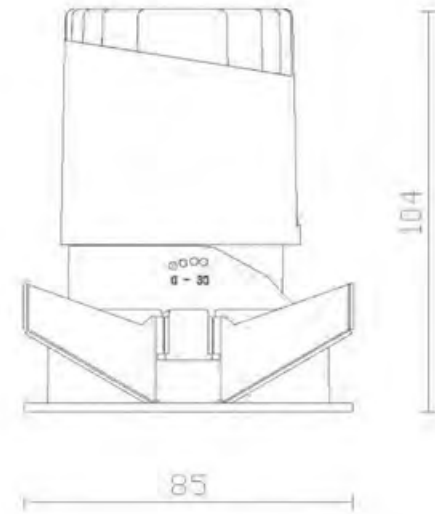

Installation Kit

Pre-mounting kit for a ceiling thickness between 8-20mm

Front Cup Ring

Replaceable front decorative front cup rings, creating different light effect

BM672/01 CutOutDia 50mm 4.9W

BM672/02 CutOutDia 75mm 9W

BM672/03 CutOutDia 95mm 18W

BM672/04 CutOutDia 120mm 25.2W

Trim

Trimless

Pinhole

Oval

Gun Metal

Mat Black

Wide Flood: 60°

Check with our Sales Engineer for more Options and DataSheets

RIPLEY

ORDER CODE	DESCRIPTION	LENGTH	BODY COLOUR	WATTAGE	REFLECTOR COLOUR
BM672/01	Round Trimless Recessed light (CR)	50mm	Black / White	4.9W	Gun Metal / Matt Black / Chrome / Satin Gold / Matt White / Satin Silver
BM672/02	Round Trimless Recessed light (CR)	75mm	Black / White	9W	Gun Metal / Matt Black / Chrome / Satin Gold / Matt White / Satin Silver
BM672/03	Round Trimless Recessed light (CR)	95mm	Black / White	18W	Gun Metal / Matt Black / Chrome / Satin Gold / Matt White / Satin Silver
BM672/04	Round Trimless Recessed light (CR)	120mm	Black / White	25.2W	Gun Metal / Matt Black / Chrome / Satin Gold / Matt White / Satin Silver
BM672/11	Square Trimless Recessed light (CR)	50mm	Black / White	4.9W	Gun Metal / Matt Black / Chrome / Satin Gold / Matt White / Satin Silver
BM672/12	Square Trimless Recessed light (CR)	75mm	Black / White	9W	Gun Metal / Matt Black / Chrome / Satin Gold / Matt White / Satin Silver
BM672/13	Square Trimless Recessed light (CR)	95mm	Black / White	18W	Gun Metal / Matt Black / Chrome / Satin Gold / Matt White / Satin Silver
BM672/14	Square Trimless Recessed light (CR)	120mm	Black / White	25.2W	Gun Metal / Matt Black / Chrome / Satin Gold / Matt White / Satin Silver