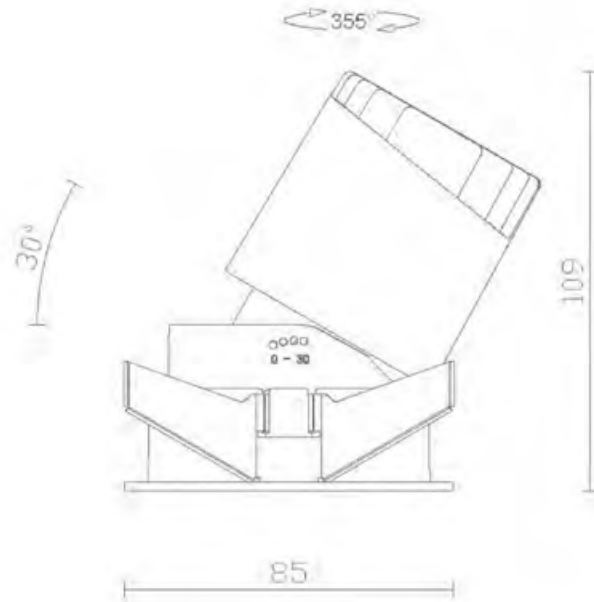

Installation Kit

Pre-mounting kit for a ceiling thickness between 8-20mm

Front Cup Ring

Replaceable front decorative front cup rings, creating different light effect

BM672/01 CutOutDia 50mm 4.9W

BM672/02 CutOutDia 75mm 9W