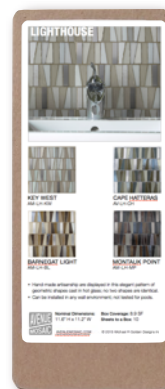

a full 5 card set can be ordered as SKU # **S-AM-JF-C5**

individual cards can be ordered as shown

KEY WEST
S-AM-LH-KW-C

CAPE HATTERAS
S-AM-LH-CH-C

BARNEGAT LIGHT
S-AM-LH-BL-C

MONTAUK POINT
S-AM-LH-MP-C

LIGHTHOUSE

a full 4 card set can be ordered as SKU # **S-AM-LH-C4**

AVENUE MOSAIC PORTFOLIO DISPLAY

SILVER SALTS
S-AM-MT-SS-C

MONOCHROME
S-AM-MT-MC-C

DOUBLE EXPOSURE
S-AM-MT-DE-C

NEGATIVE
S-AM-MT-NG-C

MONTAGE

a full 4 card set can be ordered as SKU # **S-AM-MT-C4**