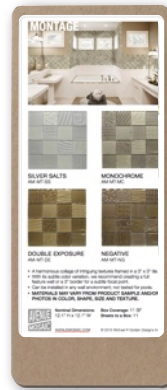

AVENUE MOSAIC PORTFOLIO DISPLAY

FEATURES

- Requiring only 2 SF, this eye-catching sample display needs minimal space for maximum sales and profit
- Display shows 8 collections totaling 32 sku's
- Mosaic sample on card front, full mosaic sheet and vignette images on card back
- Display is made from renewable bamboo.

ADAMS MORGAN
S-AM-BG-AD-C

EAST VILLAGE
S-AM-BG-EV-C

BANGLES

a full 3 card set can be ordered as SKU # **S-AM-BG-C3**

LINENS
S-AM-CS-LN-C

KHAKI
S-AM-CS-KI-C

TWEED
S-AM-CS-TW-C

OILSKIN
S-AM-CS-OS-C

a full 4 card set can be ordered as SKU # **S-AM-LH-C4**

AVENUE MOSAIC PORTFOLIO DISPLAY

SILVER SALTS
S-AM-MT-SS-C

MONOCHROME
S-AM-MT-MC-C

DOUBLE EXPOSURE
S-AM-MT-DE-C

NEGATIVE
S-AM-MT-NG-C

MONTAGE

a full 4 card set can be ordered as SKU # **S-AM-MT-C4**

SKYLARK
S-AM-SR-SK-C

MUSTANG
S-AM-SR-MT-C

COUGAR
S-AM-SR-CR-C

LYNX
S-AM-SR-LX-C

STREAM-LINE

a full 4 card set can be ordered as SKU # **S-AM-SR-C4**

individual cards can be ordered as shown

VANILLA CHAI
S-AM-TB.1-VC-C