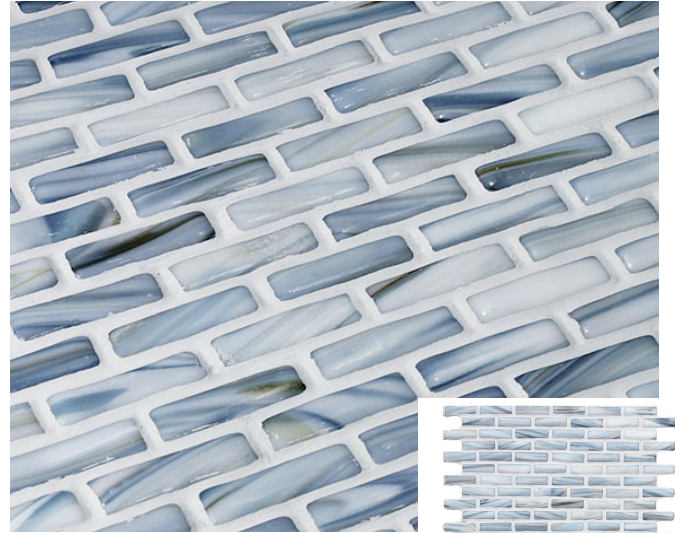

Wet Bar

In Stock: New collections for 2017

designed by Michael R Golden

avenuemosaic.com

Description:

Shaken not stirred, these patterns evoke the energy and confidence of a late night on the town, but are subtle enough for every day versatility.

Can be installed for indoor walls only; not tested for pools.

Wet Bar

In Stock: New collections for 2017

designed by Michael R Golden

avenuemosaic.com

Pisco

S-AM-WB-PS

Curaçao

S-AM-WB-CR

Brandy

S-AM-WB-BR

Molinari

S-AM-WB-ML

Features:

- Can be installed for indoor walls only; not tested for pools.
- Cast glass in 4 different colors, each chip is unique
- Sheets are mesh mounted, 6mm deep
- Glass chips are semi-glossy
- Interlocking sheets for seamless installation