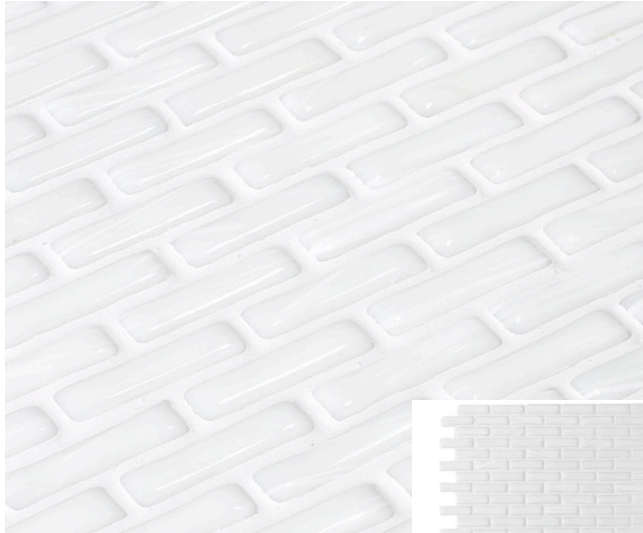

Can be installed for indoor walls only; not tested for pools.

Wet Bar

In Stock: New collections for 2017

designed by Michael R Golden

avenuemosaic.com

Pisco

S-AM-WB-PS

Curaçao

S-AM-WB-CR

Brandy

S-AM-WB-BR

Molinari

S-AM-WB-ML

Features:

- Can be installed for indoor walls only; not tested for pools.
- Cast glass in 4 different colors, each chip is unique
- Sheets are mesh mounted, 6mm deep
- Glass chips are semi-glossy
- Interlocking sheets for seamless installation