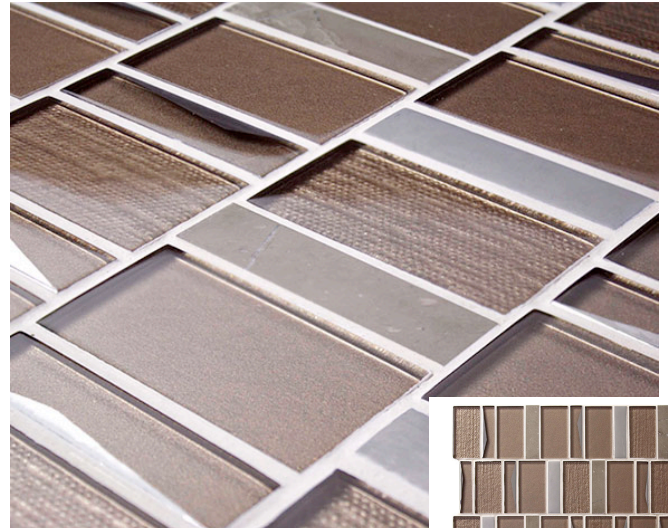

# Flicker

In Stock: New collections for 2017

designed by Michael R Golden

[avenuemosaic.com](http://avenuemosaic.com)

Description:

A rhythmic blend of glass shades, combined with complimentary stones & a flash of chrome.

# Flicker

In Stock: New collections for 2017

designed by Michael R Golden

avenuemosaic.com

**Anodized**  
S-AM-FL-AD

**Galvanize**  
S-AM-FL-GL

**Patina**  
S-AM-FL-PT

**Burnished**  
S-AM-FL-BN

**Features:**

- Can be installed for indoor walls only; not tested for pools.
- Crystal Glass mixed with stone with metallic surface motif
- Sheets are mesh mounted, 8mm deep
- Most glass chips are glossy with a few having a very fine textured matte surface
- 4 random sheet layouts for seamless installation