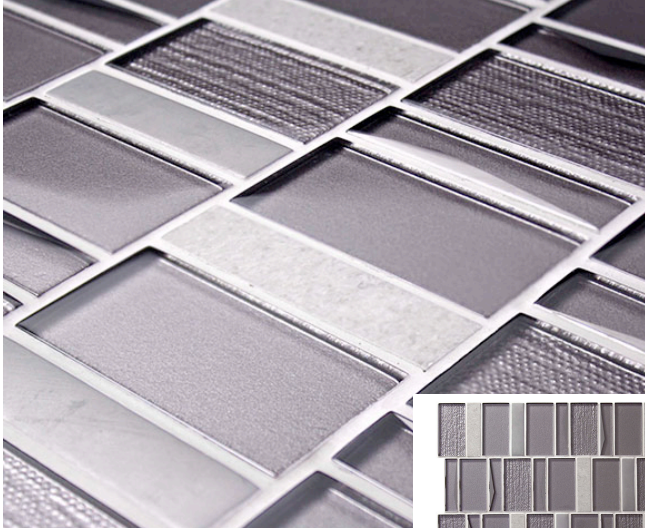

# Flicker

In Stock: New collections for 2017

designed by Michael R Golden

[avenuemosaic.com](http://avenuemosaic.com)

Description:

A rhythmic blend of glass shades, combined with complimentary stones & a flash of chrome.

# Flicker

In Stock: New collections for 2017

designed by Michael R Golden

avenuemosaic.com

**Anodized**  
S-AM-FL-AD

**Galvanize**  
S-AM-FL-GL

**Patina**  
S-AM-FL-PT

**Burnished**  
S-AM-FL-BN

**Features:**

- Can be installed for indoor walls only; not tested for pools.
- Crystal Glass mixed with stone with metallic surface motif
- Sheets are mesh mounted, 8mm deep
- Most glass chips are glossy with a few having a very fine textured matte surface
- 4 random sheet layouts for seamless installation