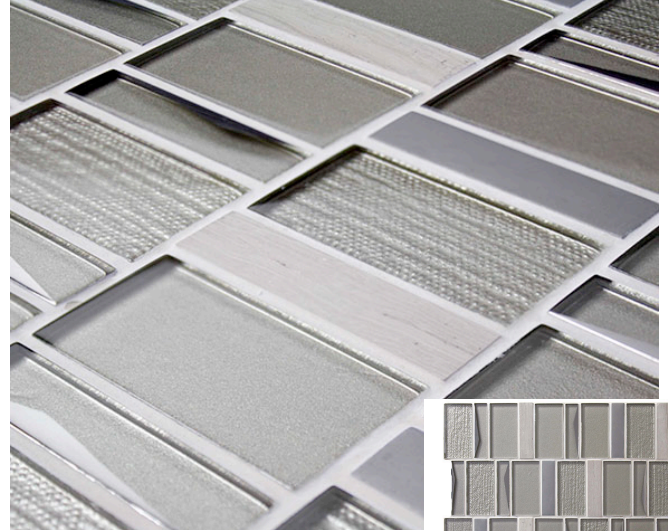

# Flicker

In Stock: New collections for 2017

designed by Michael R Golden

[avenuemosaic.com](http://avenuemosaic.com)

Description:

A rhythmic blend of glass shades, combined with complimentary stones & a flash of chrome.

# Flicker

In Stock: New collections for 2017

designed by Michael R Golden

avenuemosaic.com

**Anodized**  
S-AM-FL-AD

**Galvanize**  
S-AM-FL-GL

**Patina**  
S-AM-FL-PT

**Burnished**  
S-AM-FL-BN

**Features:**

- Can be installed for indoor walls only; not tested for pools.
- Crystal Glass mixed with stone with metallic surface motif
- Sheets are mesh mounted, 8mm deep
- Most glass chips are glossy with a few having a very fine textured matte surface
- 4 random sheet layouts for seamless installation