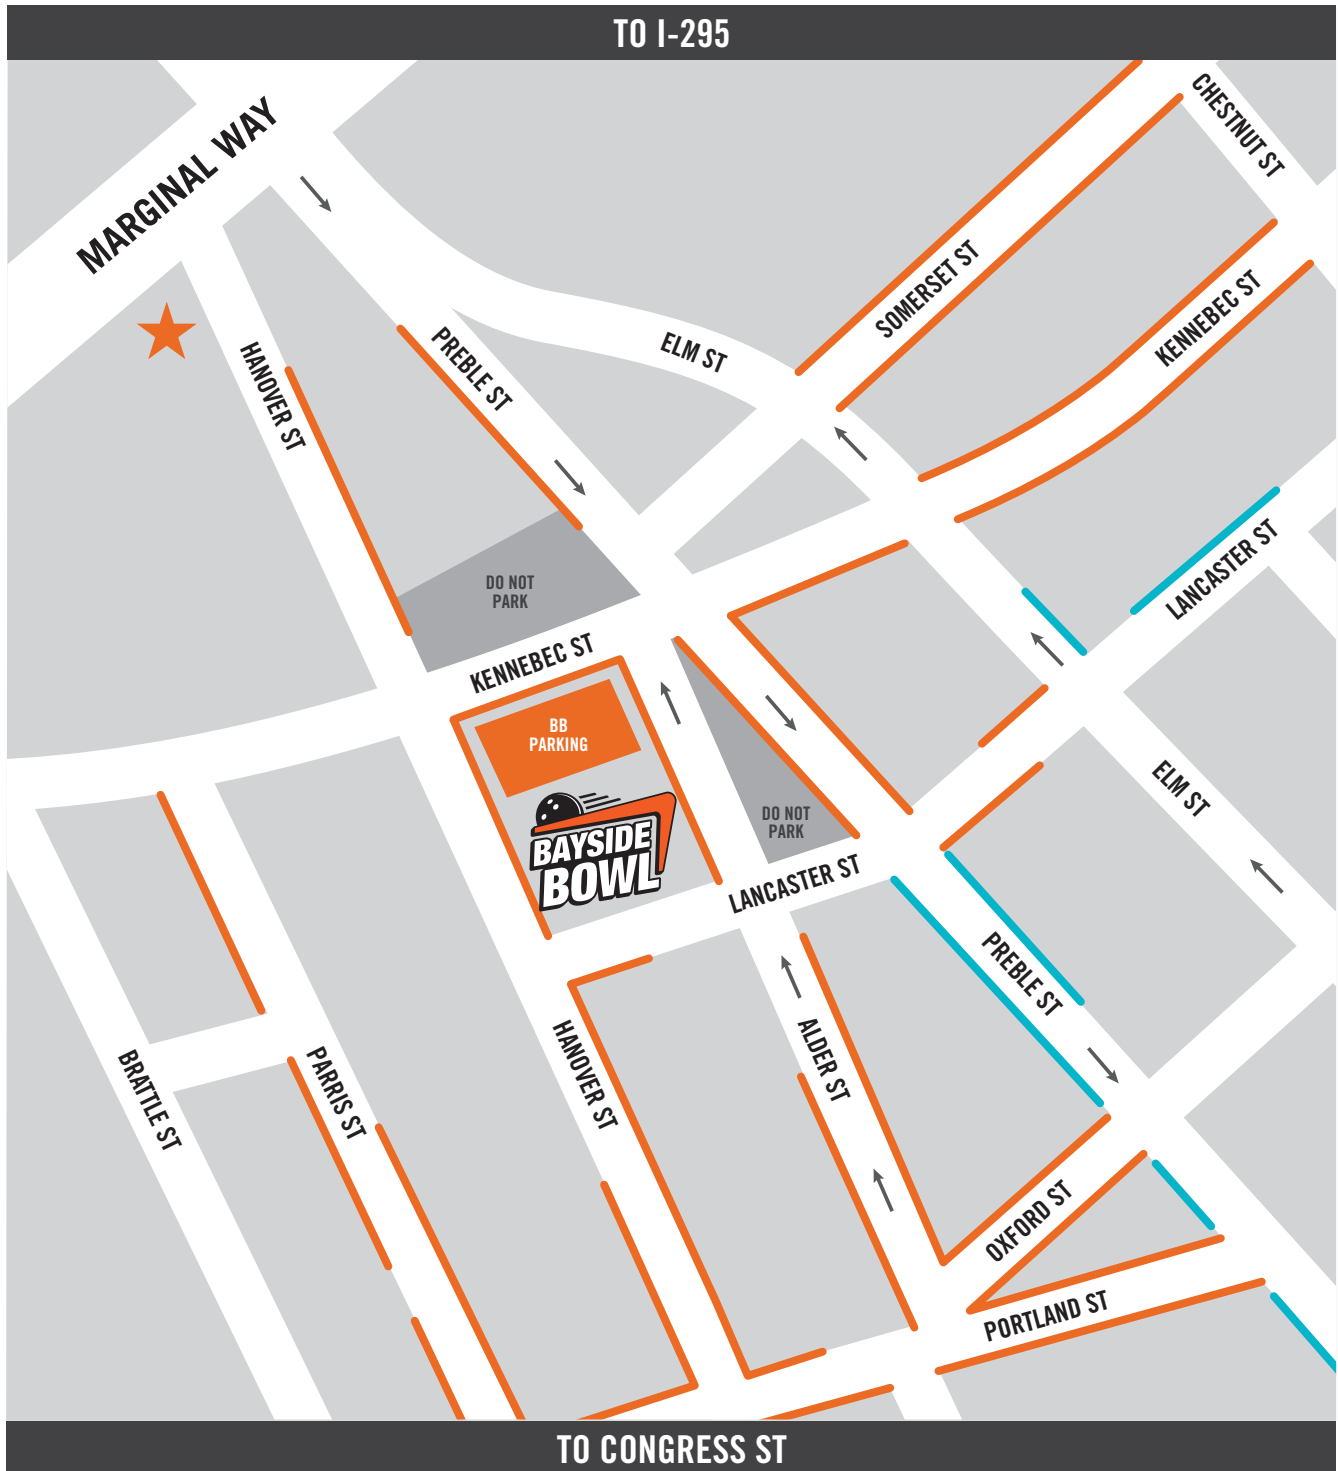

58 ALDER ST, PORTLAND, MAINE 04101

- SIGNED STREET PARKING
- METERED PARKING

ADDITIONAL PARKING

Gorham Savings Bank, 71 Marginal Way

after 6pm: Monday–Friday and Weekends

NOTE: You will be towed if you park in the spots marked for AAA Insurance