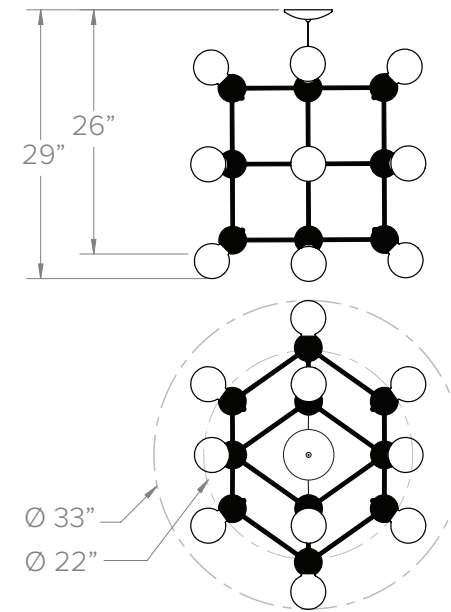

PICTURED ABOVE IN BRUSHED BRASS FINISH

LINA 14-LIGHT CHANDELIER

DIMENSIONS:

33" x 33" x 29" MIN. DROP
84 CM x 84 CM x 74 CM

MATERIALS:

Brass, G30 bulbs

FINISHES:

Brushed Brass
Polished Brass
Oil-Rubbed Bronze
Polished Nickel

WEIGHT:

11 lbs

ILLUMINATION:

120V/ 240V
350W output
Accepts (14) E26 bulbs
25W bulbs recommended

SUSPENSION:

Aircraft cable installation;
5" canopy & powercord in
matching finish

LEAD TIME:

4-8 weeks
*Please contact studio for
custom shapes & finishes