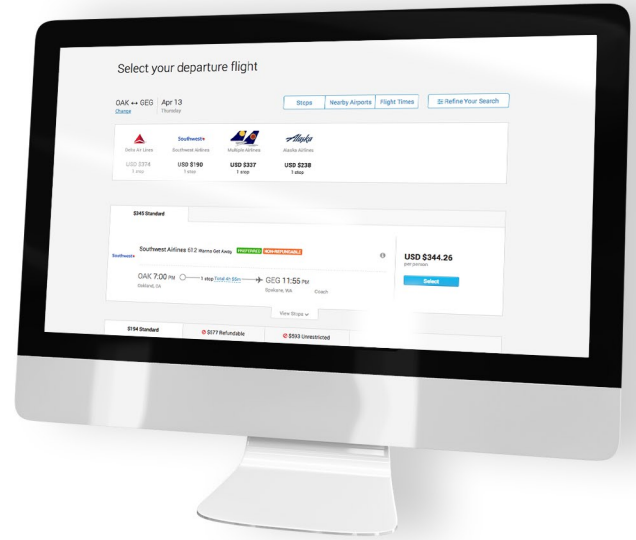

SOUTHWEST DIRECT ACCESS

BOOK DIRECT WITH DEEM WORK FOURCE

Travelers can book Southwest directly in Deem Work Fource and access all the great Southwest features, including free automatic check-in, web-only fares and premium placement.

Deem's auto check-in feature guarantees travelers a 90%+ placement in A and B group seating and access to Business Select, Anytime and Wanna Get Away fares. No agent assisted fees exist and all pricing is up front.

SAVE ON EVERY SOUTHWEST BOOKING

FREE AUTO CHECK-IN 24-HOURS IN ADVANCE

For Your Company

- Southwest appears in travel searches whenever a route is available
- Configure the "preferred" option to indicate Southwest flights as preferred fares and encourage bookings

For Travelers

- Free auto check-in 24 hours in advance
- 90%+ placement in A and B seating
- Access to all fares, including discounted corporate fares and web-only fares
- Full tracking and application of unused tickets
- Ability to change trips and automatic exchange options
- Expanded routes including international destinations to Latin America and the Caribbean