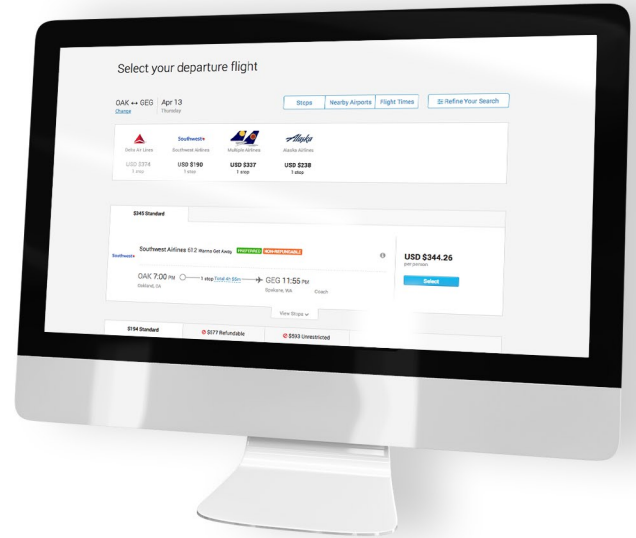

## BOOK DIRECT WITH DEEM WORK FOURCE

Travelers can book Southwest directly in Deem Work Fource and access all the great Southwest features, including free automatic check-in, web-only fares and premium placement.

Deem's auto check-in feature guarantees travelers a 90%+ placement in A and B group seating and access to Business Select, Anytime and Wanna Get Away fares. No agent assisted fees exist and all pricing is up front.