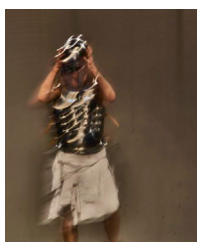

Phil Griffin

Knight (III), 2017

Lambda C-type print on Fuji Crystal archive pearl paper
ed of 3 + 2AP (Edition 1)

67.50h x 49w cm