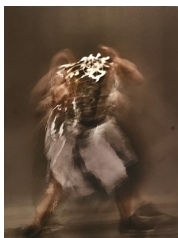

No 20

SURRENDER

Phil Griffin

13 July - 21 September 2018

Galeria

CARLES TACHÉ

Phil Griffin

Knight (IV), 2017

Lambda C-type print on Fuji Crystal archive pearl paper

ed of 3 + 2AP (Edition 2)

30.50h x 25.50w cm