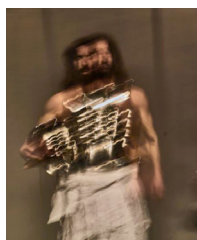

Phil Griffin

Knight (II), 2017

Lambda C-type print on Fuji Crystal archive pearl paper
ed of 3 + 2AP (Edition 1)

96.50h x 82w cm