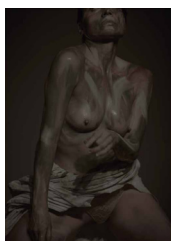

## SURRENDER

*Phil Griffin*

13 July - 21 September 2018

Galeria  
CARLES TACHÉ

---

Phil Griffin  
The elevation of Renée (II), 2016  
Glicee archival pigment inks print on permalite premium matt museum  
ed of 2 + 1AP (Edition 1)  
111 x 84 cm