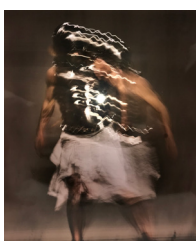

Phil Griffin

Knight (I), 2017

Lambda C-type print on Fuji Crystal archive pearl paper

ed of 3 + 2AP (Edition 1)

94.50h x 80.50w cm