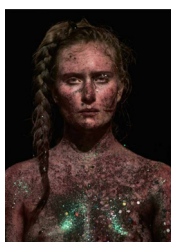

Phil Griffin
Requiem (III) Stella, 2016
Glicee archival pigment inks print on permalite premium matt museum
ed of 2 + 1AP (Edition 1)
111h x 84w cm