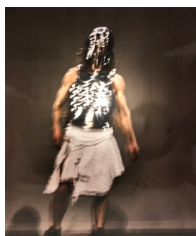

ed of 3 + 2AP (Edition 2)

30.50h x 25.50w cm

Phil Griffin

**Knight (VI), 2017**

Lambda C-type print on Fuji Crystal archive pearl paper

ed of 3 + 2AP (Edition 1)

76h x 120w cm

Phil Griffin