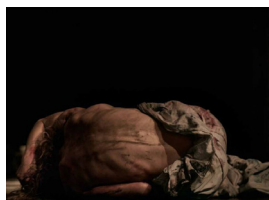

## SURRENDER

*Phil Griffin*

13 July - 21 September 2018

Galeria  
CARLES TACHÉ

---

Phil Griffin  
The elevation of Renée (II), 2016  
Glicee archival pigment inks print on permalite premium matt museum  
ed of 2 + 1AP (Edition 1)  
111 x 84 cm