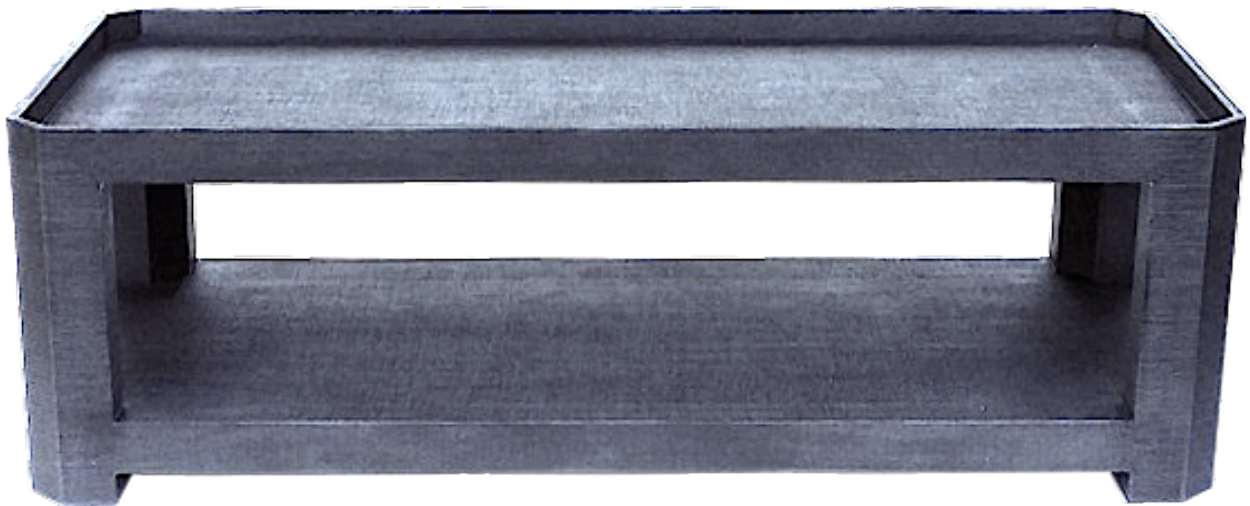

K A R L S P R I N G E R L T D .

HALE STYLE TABLE

SIZE to SPECIFICATION

SHOWN :: 54" x 30" x 18" high

FINE LINEN WRAPPED
TWO-TONE GLAZED :: COLORWAY-to-SAMPLE
LACQUER SEALED

F . O . B . N E W Y O R K

www.KarlSpringerFurniture.com