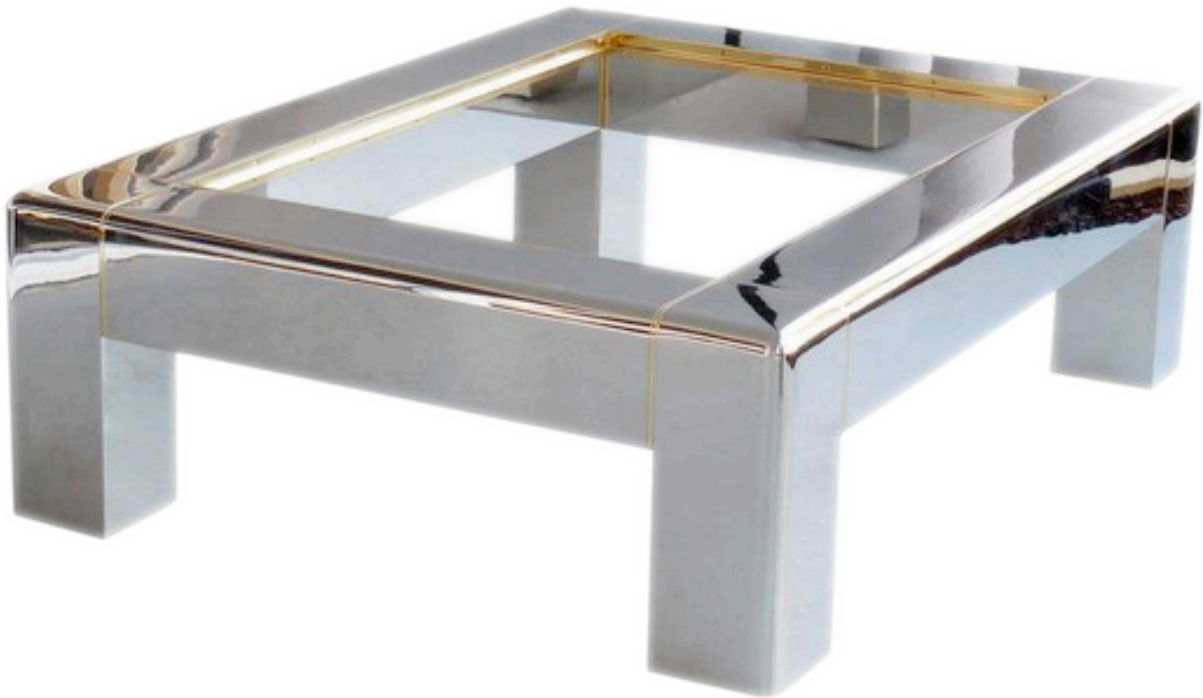

KARL SPRINGER LTD

HEAVY PARSONS COFFEE TABLE

SIZE TO SPECIFICATION

**SHOWN in POLISHED NICKEL w/ BRASS INLAY
AVAILABLE IN ALL FINE METAL FINISHES**

AVAILABLE in GOATSKIN, and LACQUERED LINEN

SIGNED and DATED