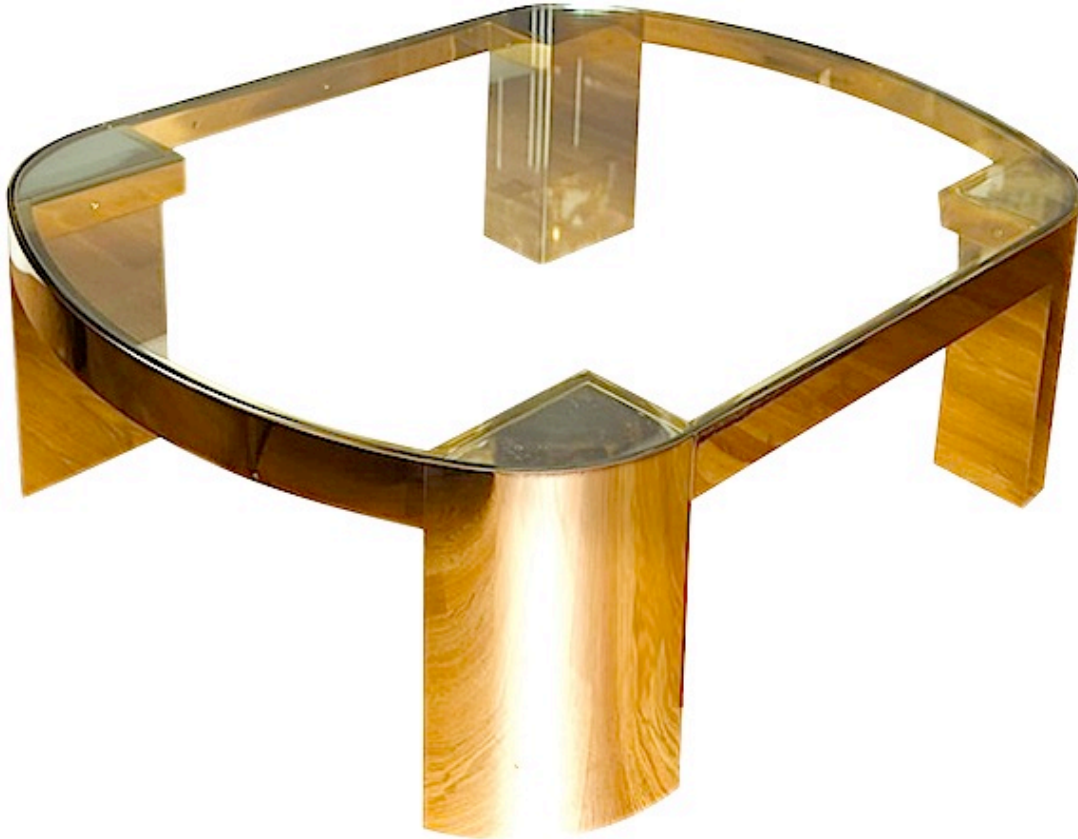

KARL SPRINGER LTD

BANKER COFFEE TABLE

SIZE TO SPECIFICATION

**SHOWN in POLISHED BRASS w/ NICKEL INLAY
AVAILABLE IN ALL FINE METAL FINISHES**

AVAILABLE in GOATSKIN, and LACQUERED LINEN

SIGNED and DATED

www.KarlSpringerFurniture.com