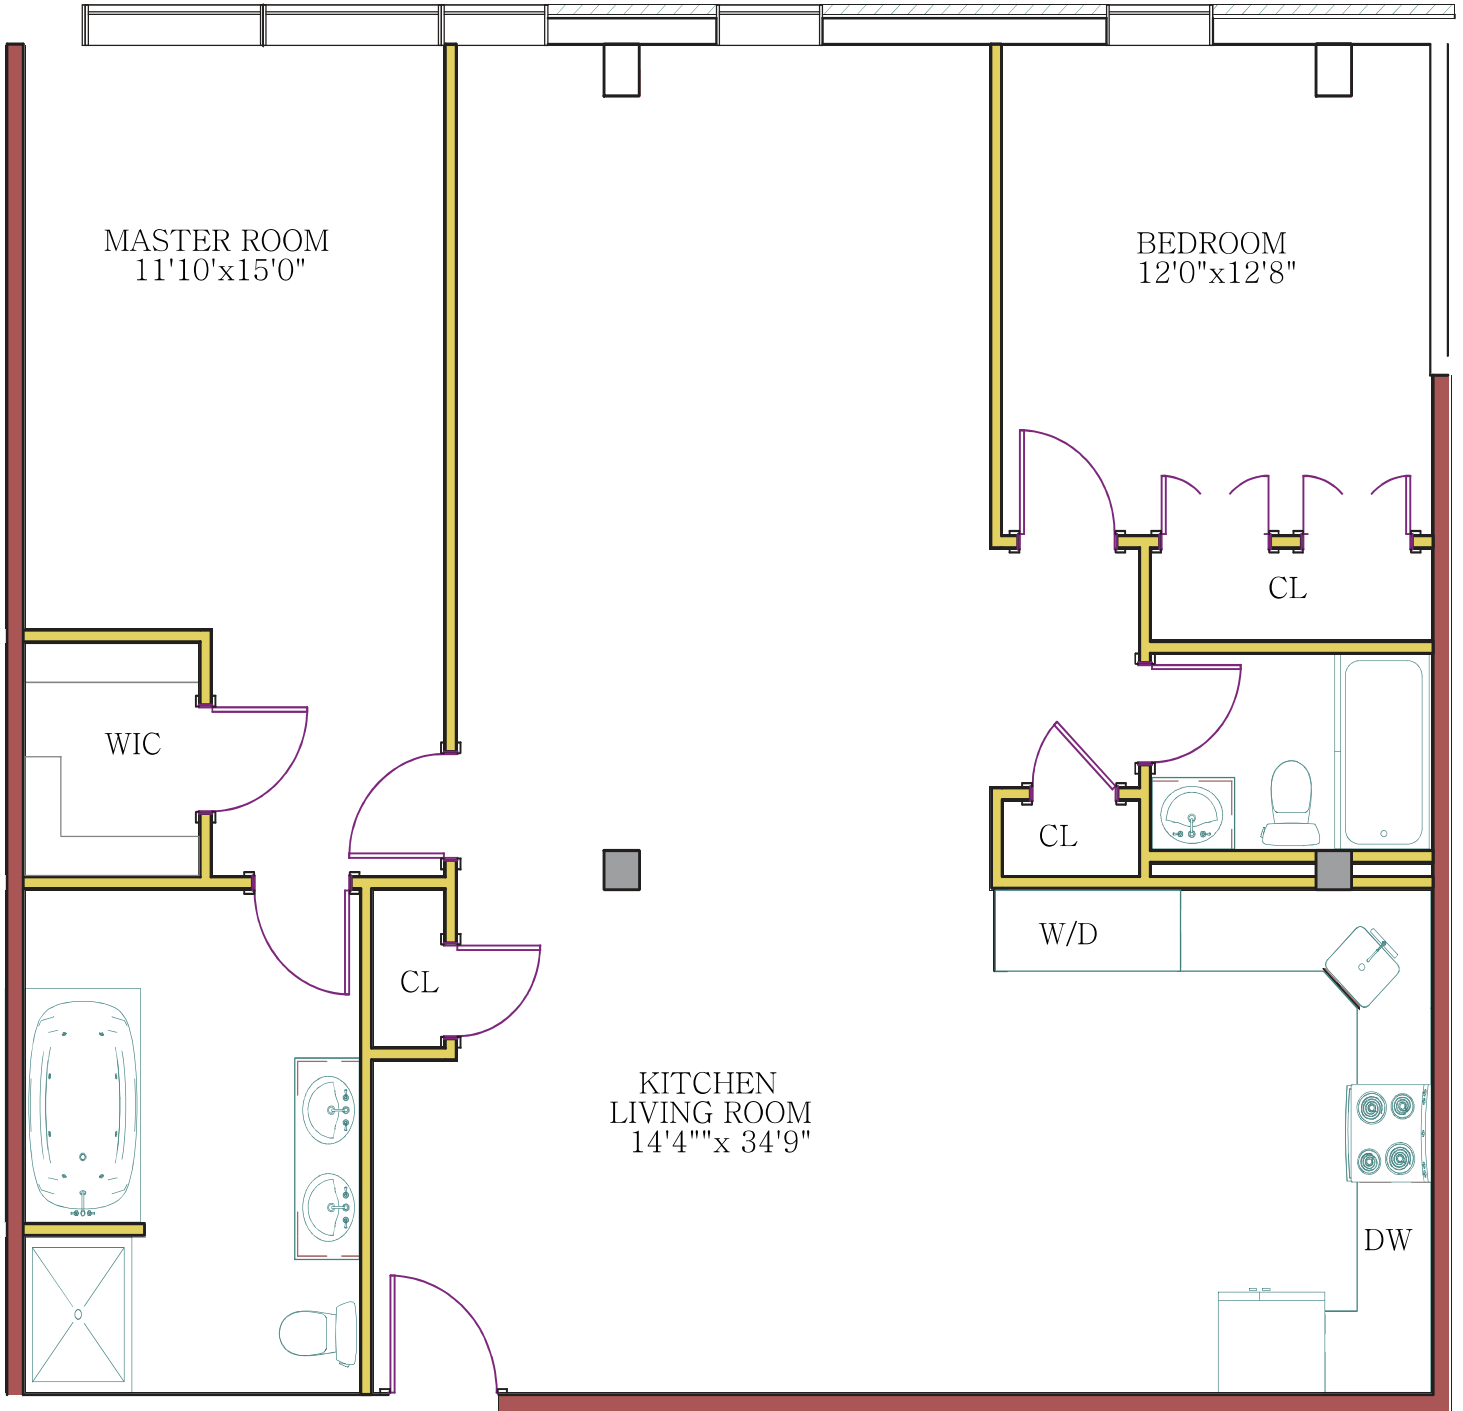

Apartment 4-5  
2 Bed | 2 Bath  
1225 Square Feet

ALL MEASUREMENTS ARE APROXIMATE