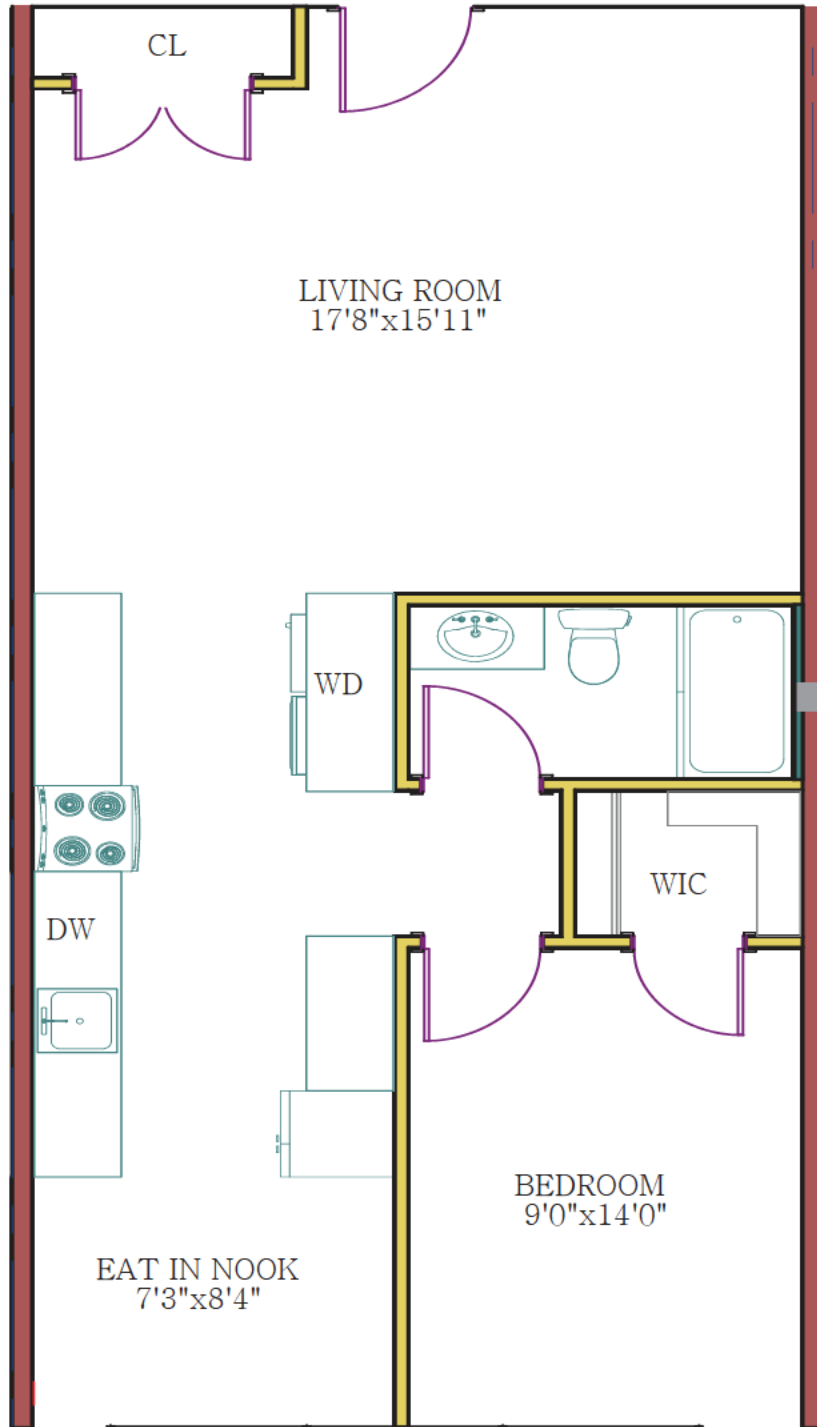

Apartment 3-2
1 Bed | 1 Bath
725 Square Feet

ALL MEASUREMENTS ARE APPROXIMATE