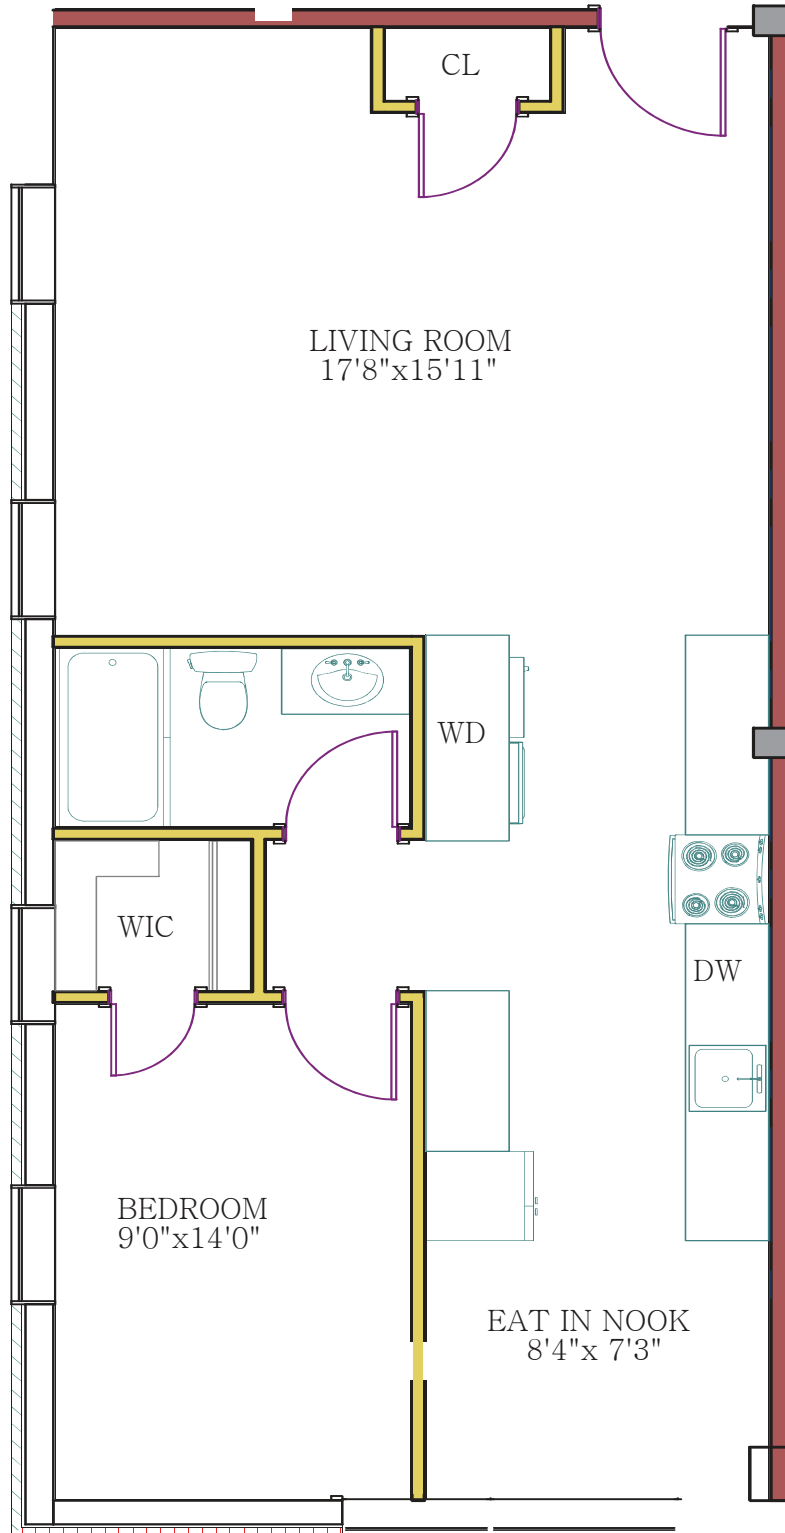

Apartment 3-1
1 Bed | 1 Bath
709 Square Feet

ALL MEASUREMENTS ARE APROXIMATE