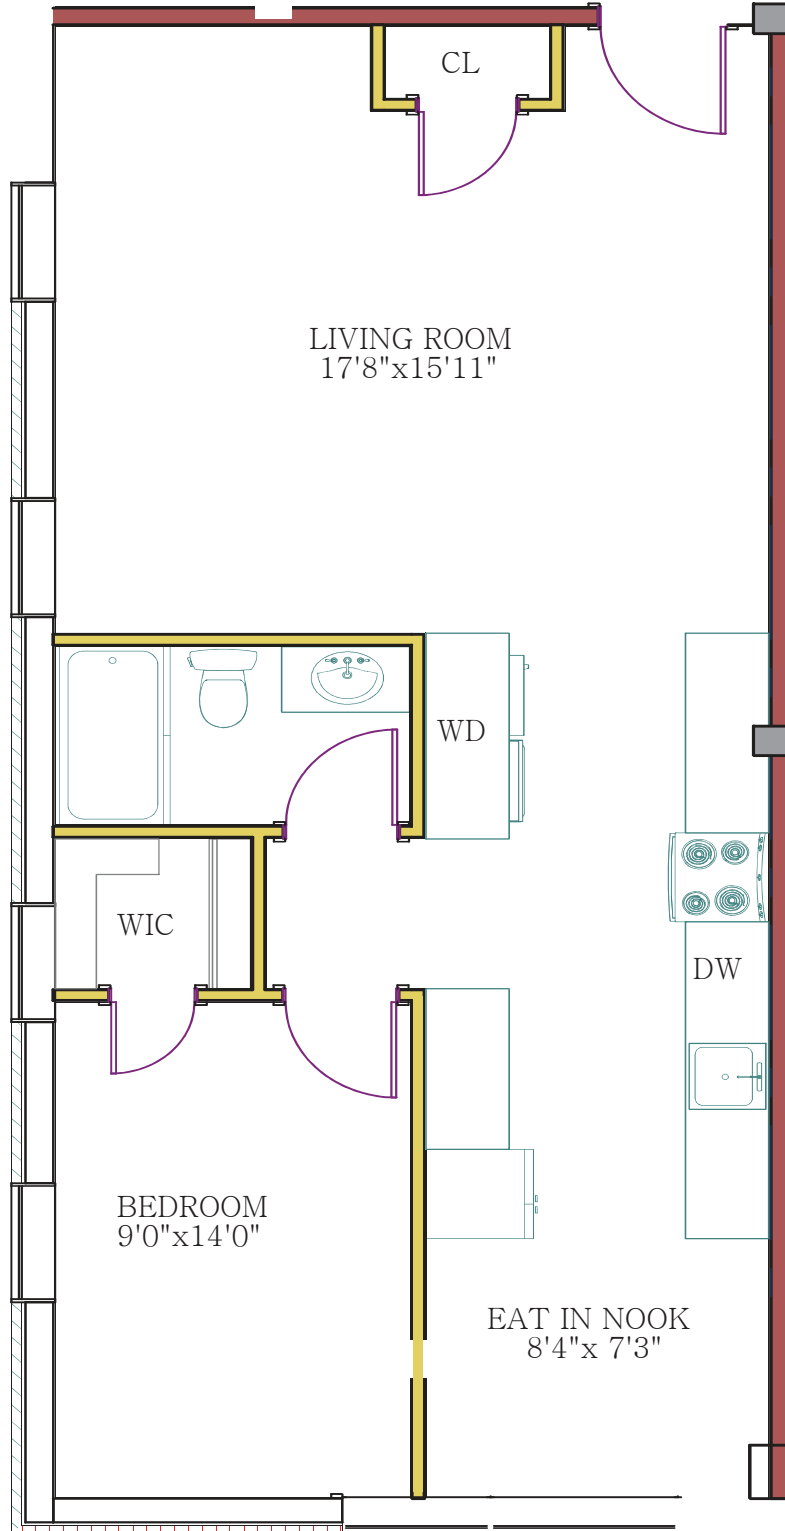

Apartment 4-1  
1 Bed | 1 Bath  
709 Square Feet

ALL MEASUREMENTS ARE APROXIMATE