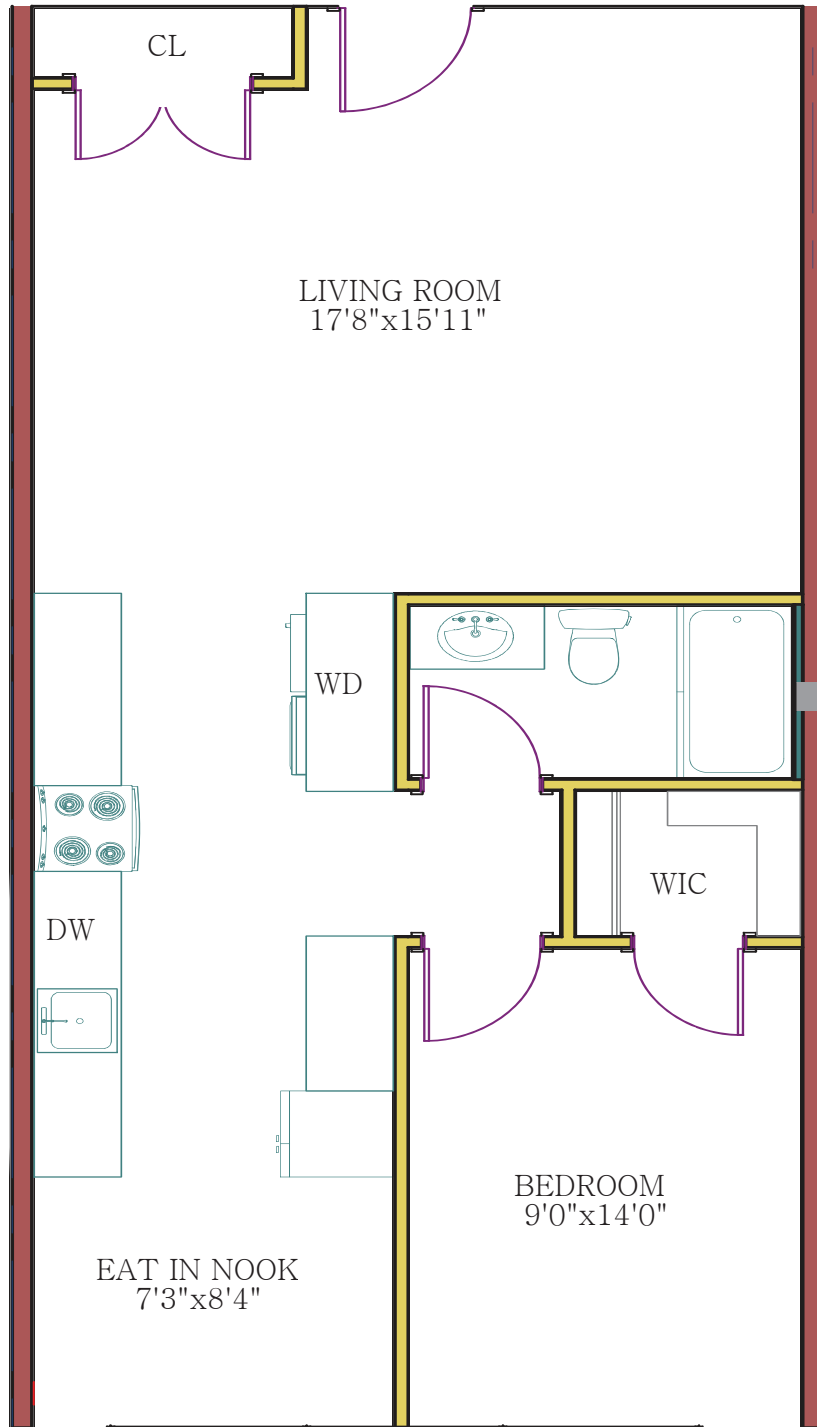

Apartment 4-2
1 Bed | 1 Bath
725 Square Feet

ALL MEASUREMENTS ARE APPROXIMATE