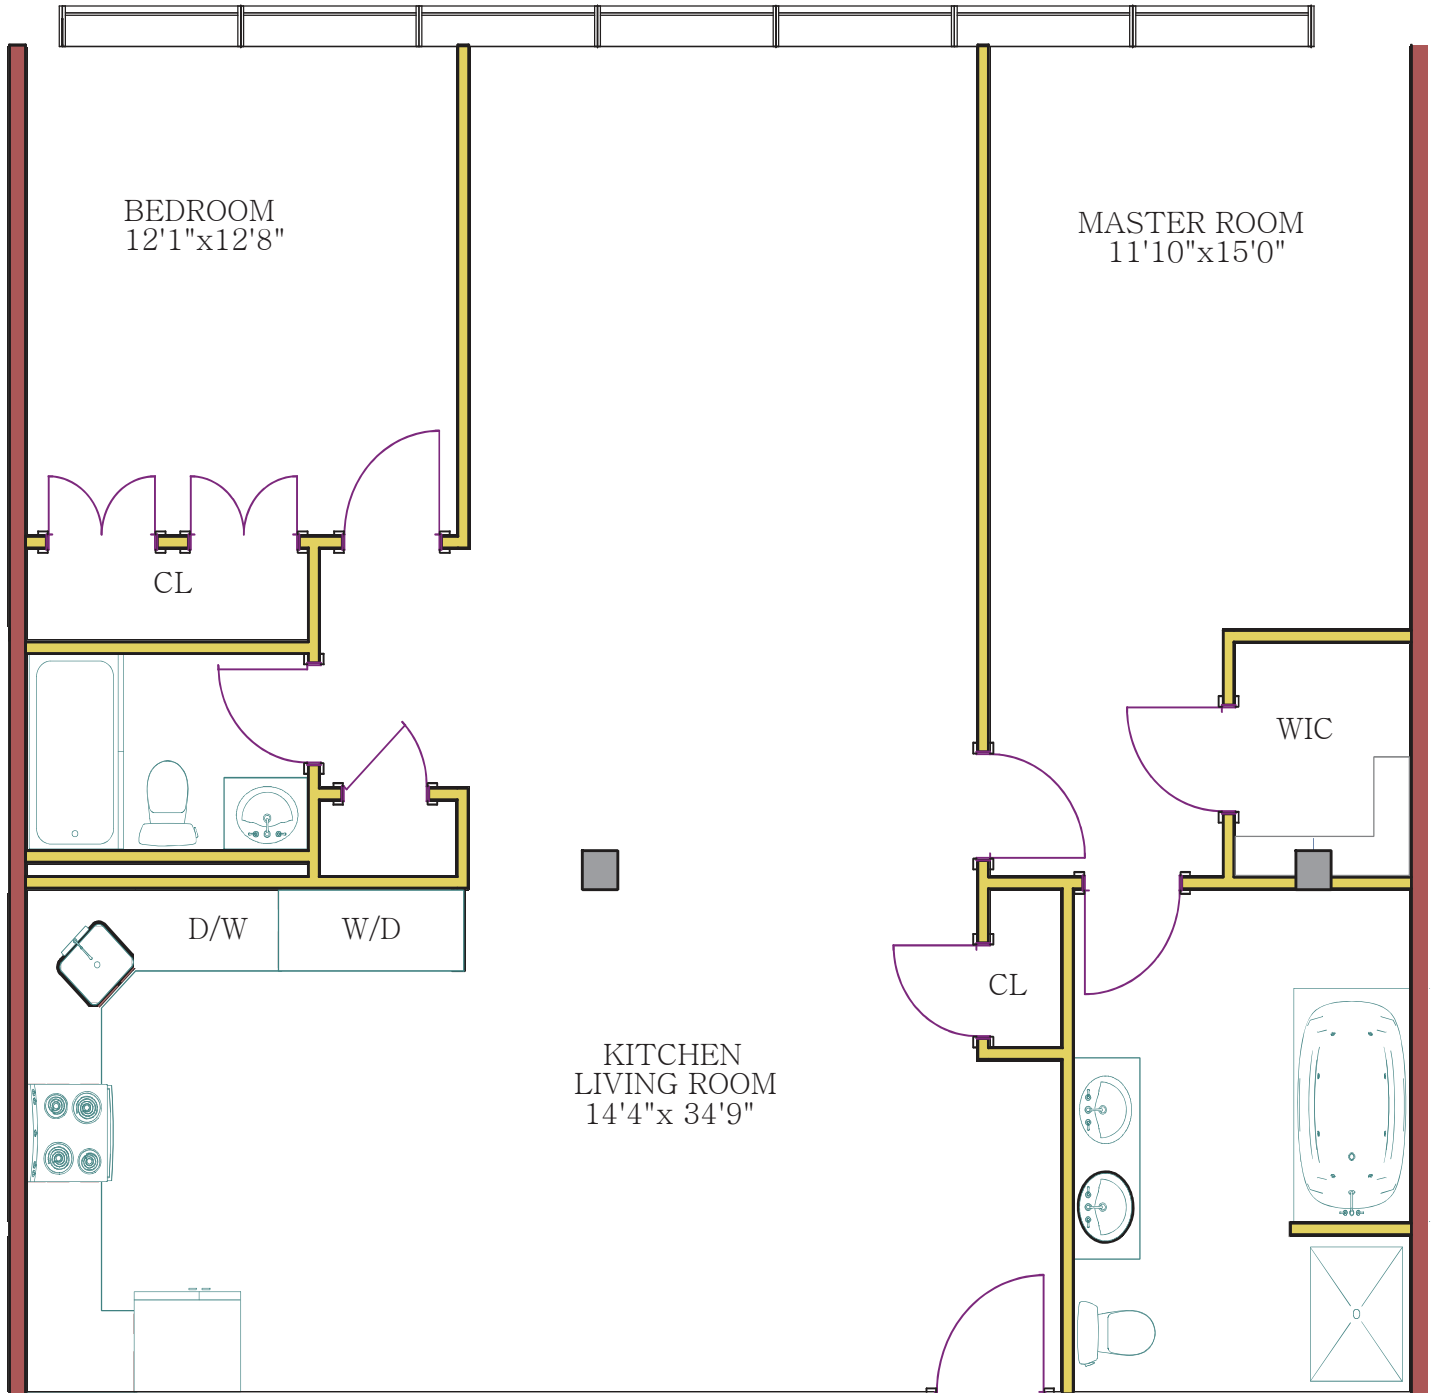

Apartment 4-3
2 Bed | 2 Bath
1353 Square Feet

ALL MEASUREMENTS ARE APROXIMATE