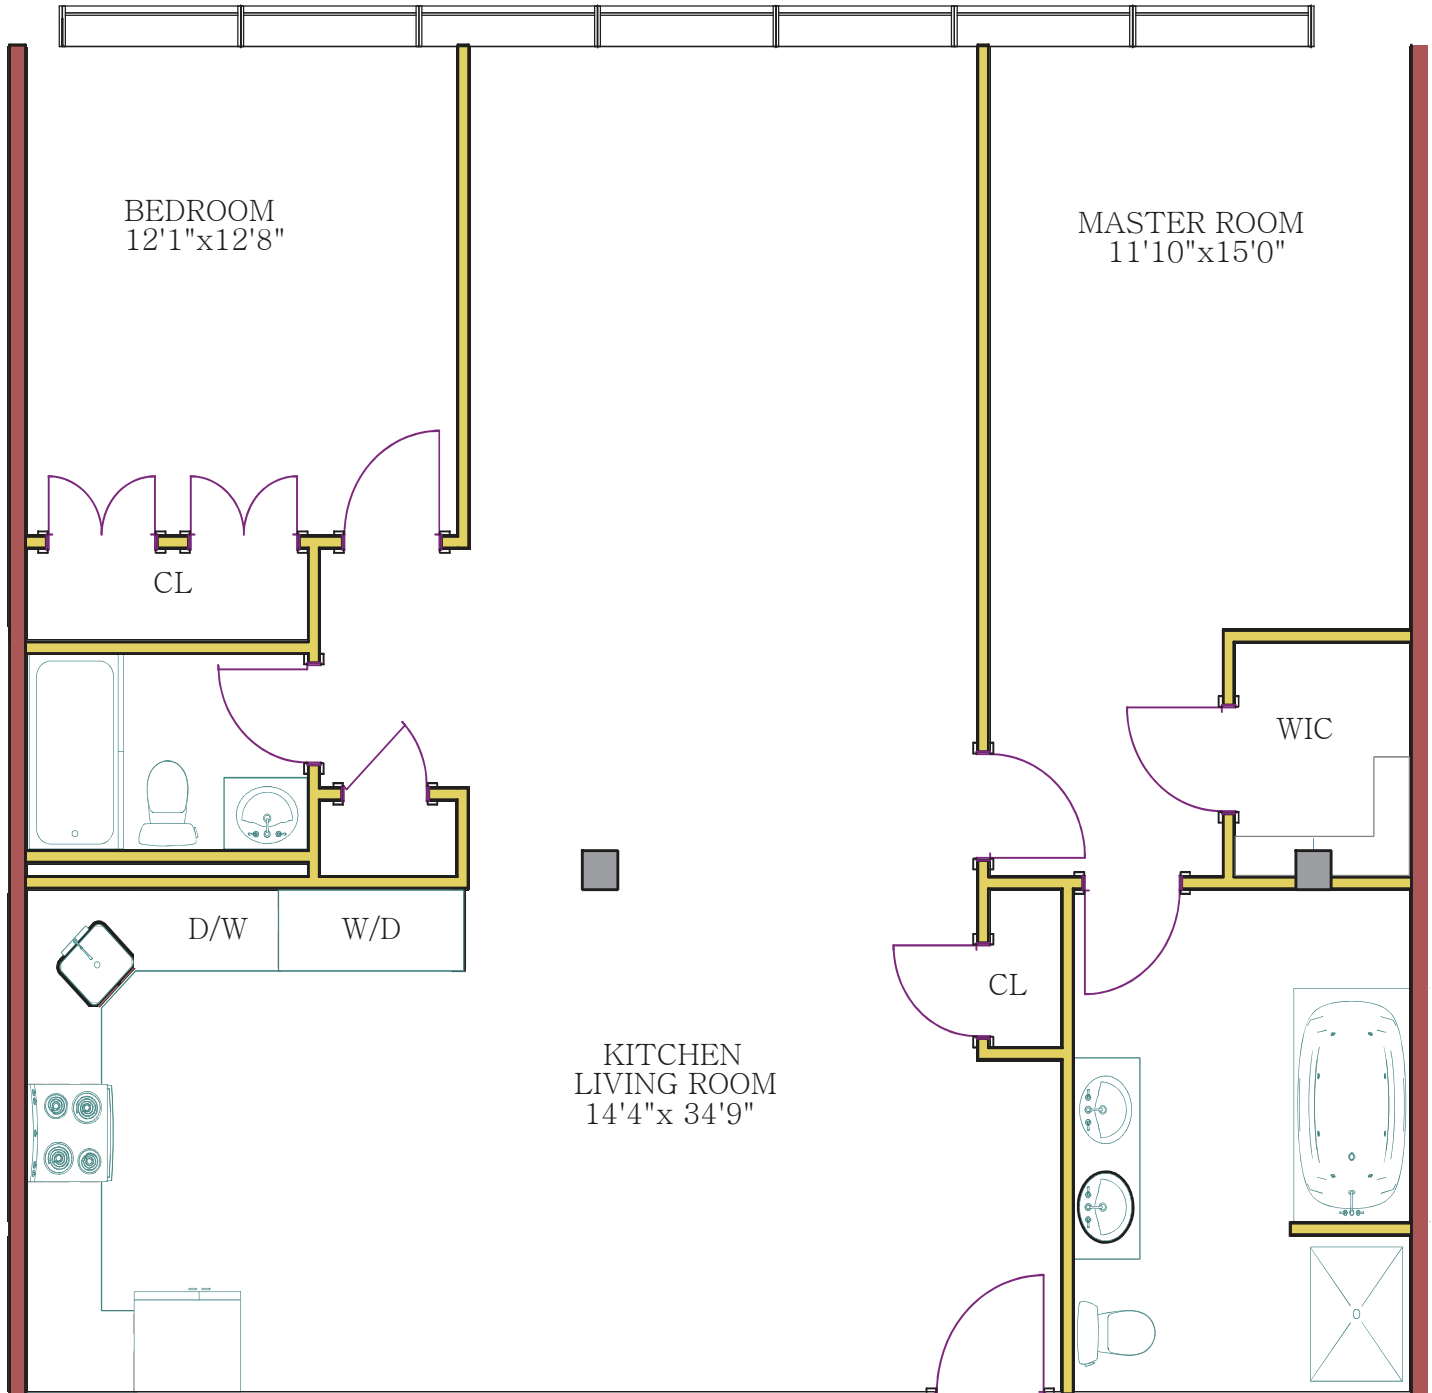

Apartment 3-3
2 Bed | 2 Bath
1353 Square Feet

ALL MEASUREMENTS ARE APROXIMATE