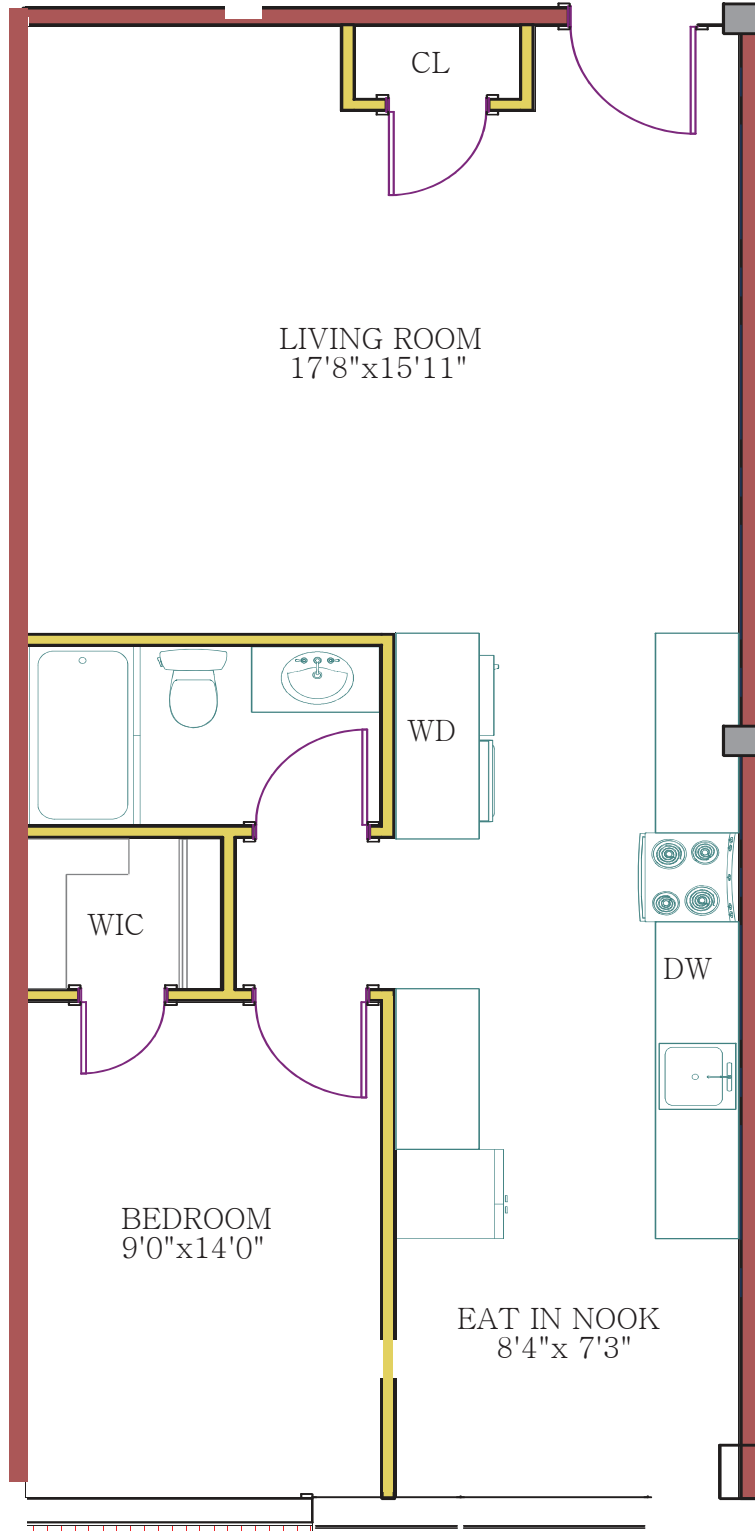

Apartment 4-4  
1 Bed | 1 Bath  
725 Square Feet

ALL MEASUREMENTS ARE APROXIMATE