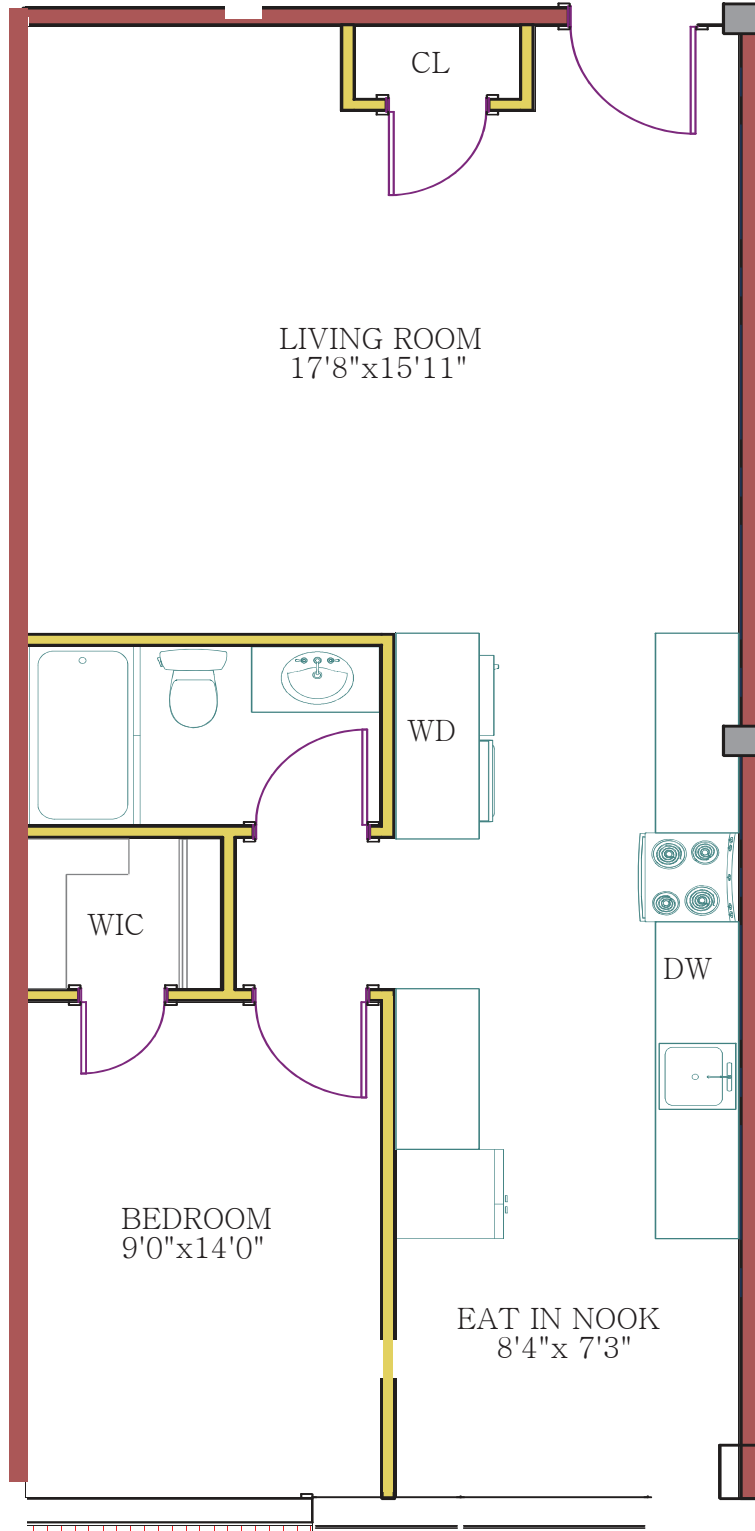

Apartment 3-4
1 Bed | 1 Bath
725 Square Feet

ALL MEASUREMENTS ARE APROXIMATE