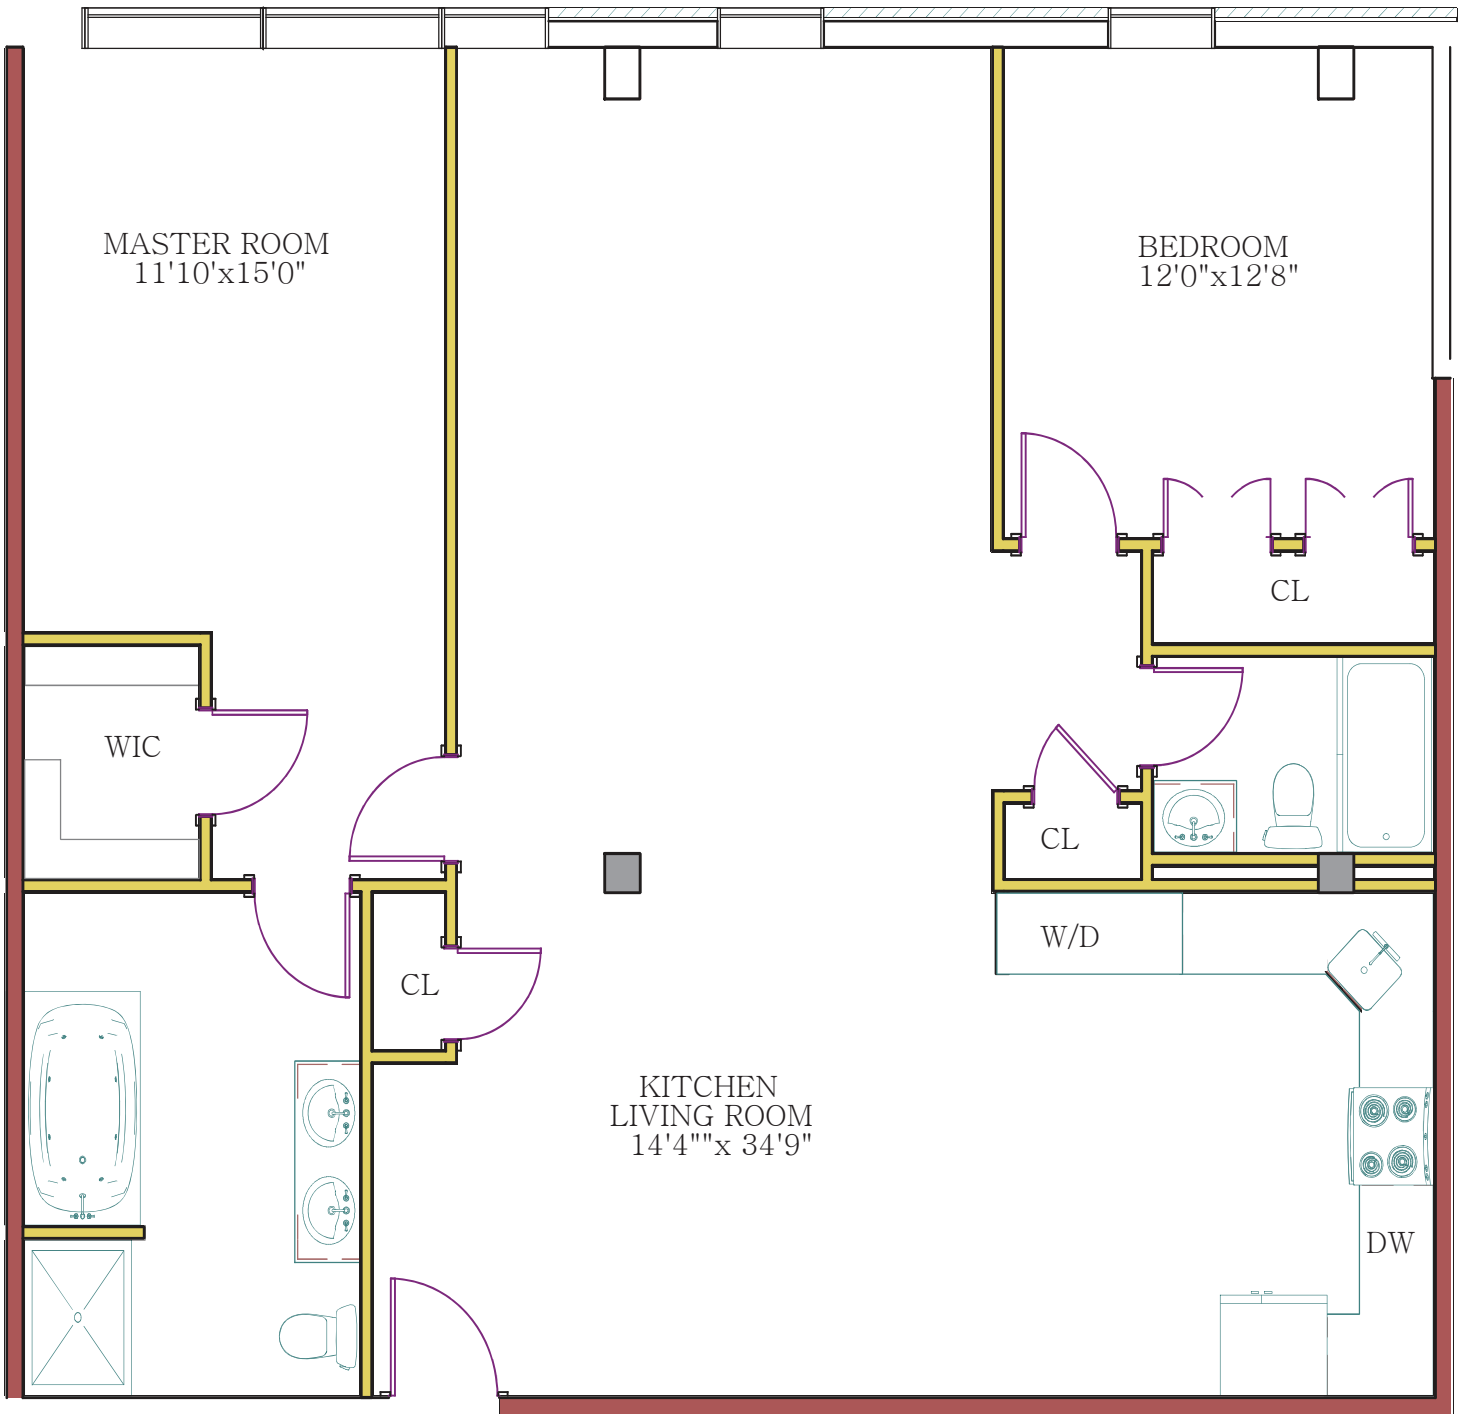

Apartment 3-5
2 Bed | 2 Bath
1225 Square Feet

ALL MEASUREMENTS ARE APROXIMATE