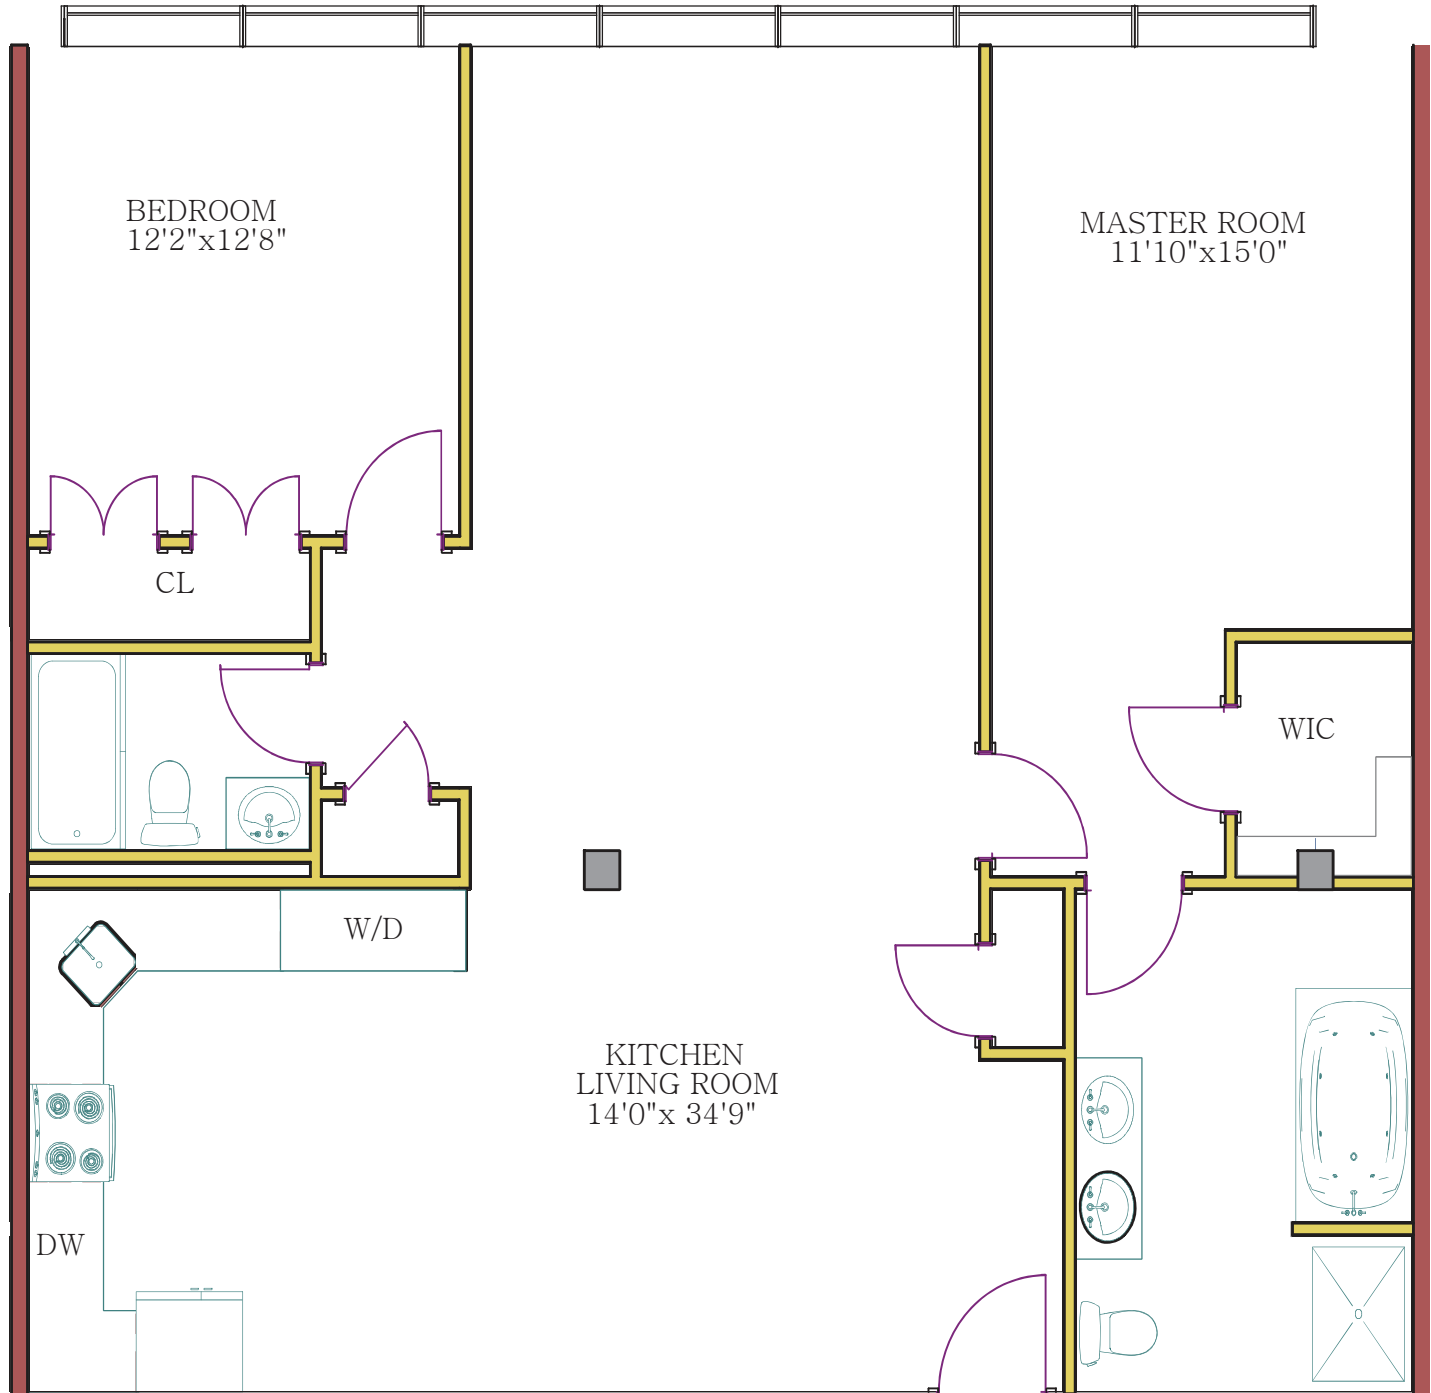

Apartment 4-7
2 Bed | 2 Bath
1285 Square Feet
Handicap Accessible

ALL MEASUREMENTS ARE APROXIMATE