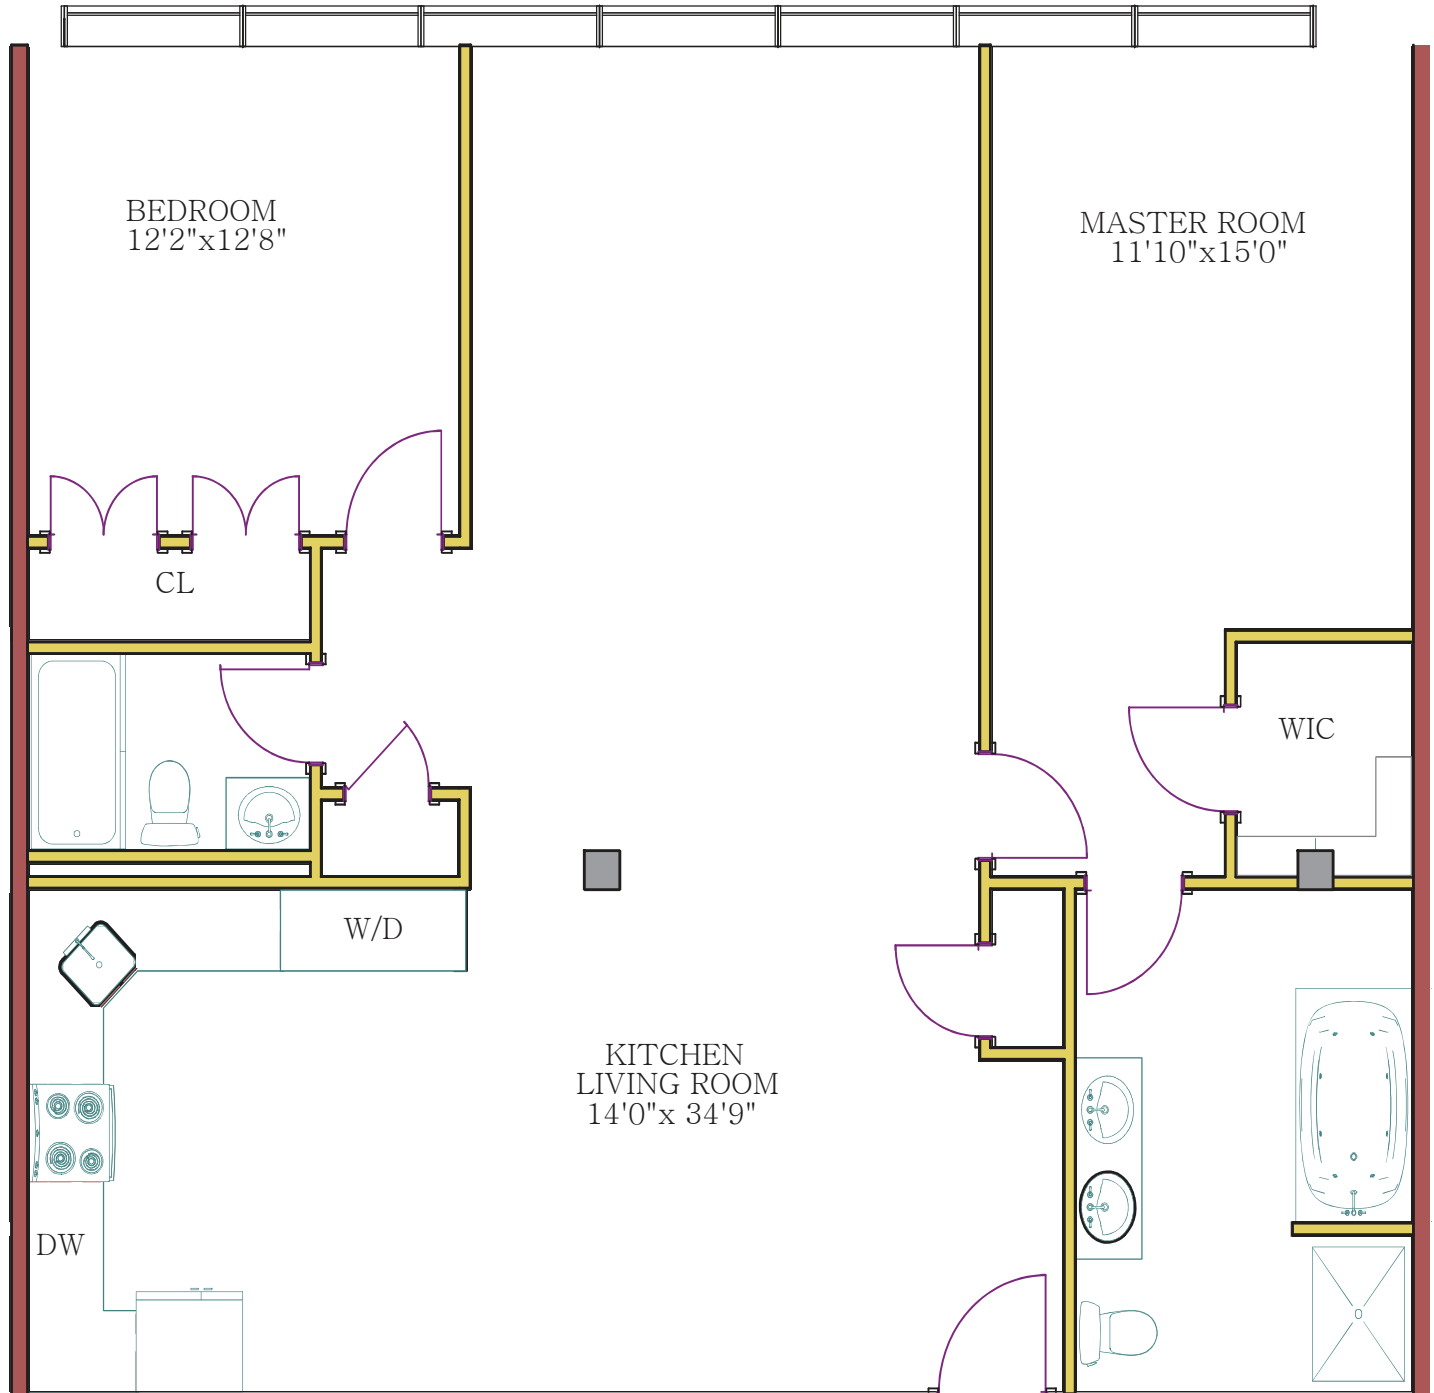

Apartment 3-7
2 Bed | 2 Bath
1285 Square Feet
Handicap Accessible

ALL MEASUREMENTS ARE APROXIMATE