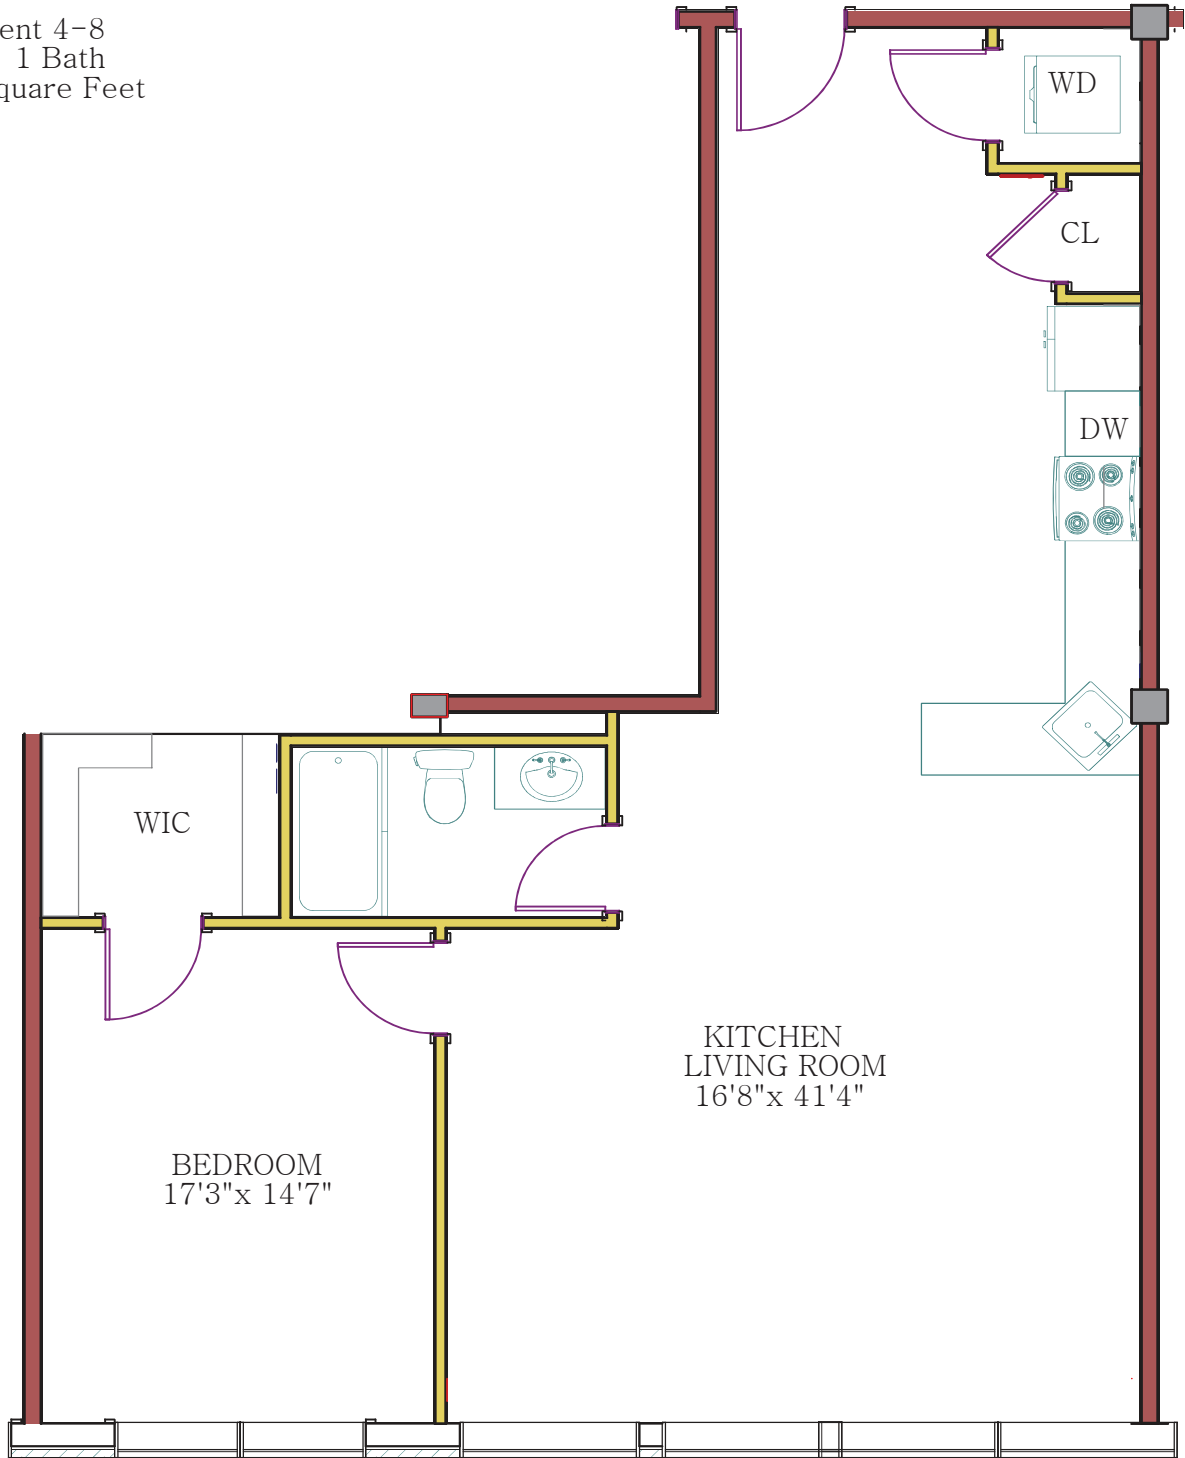

Apartment 4-8
1 Bed | 1 Bath
1004 Square Feet

ALL MEASUREMENTS ARE APPROXIMATE