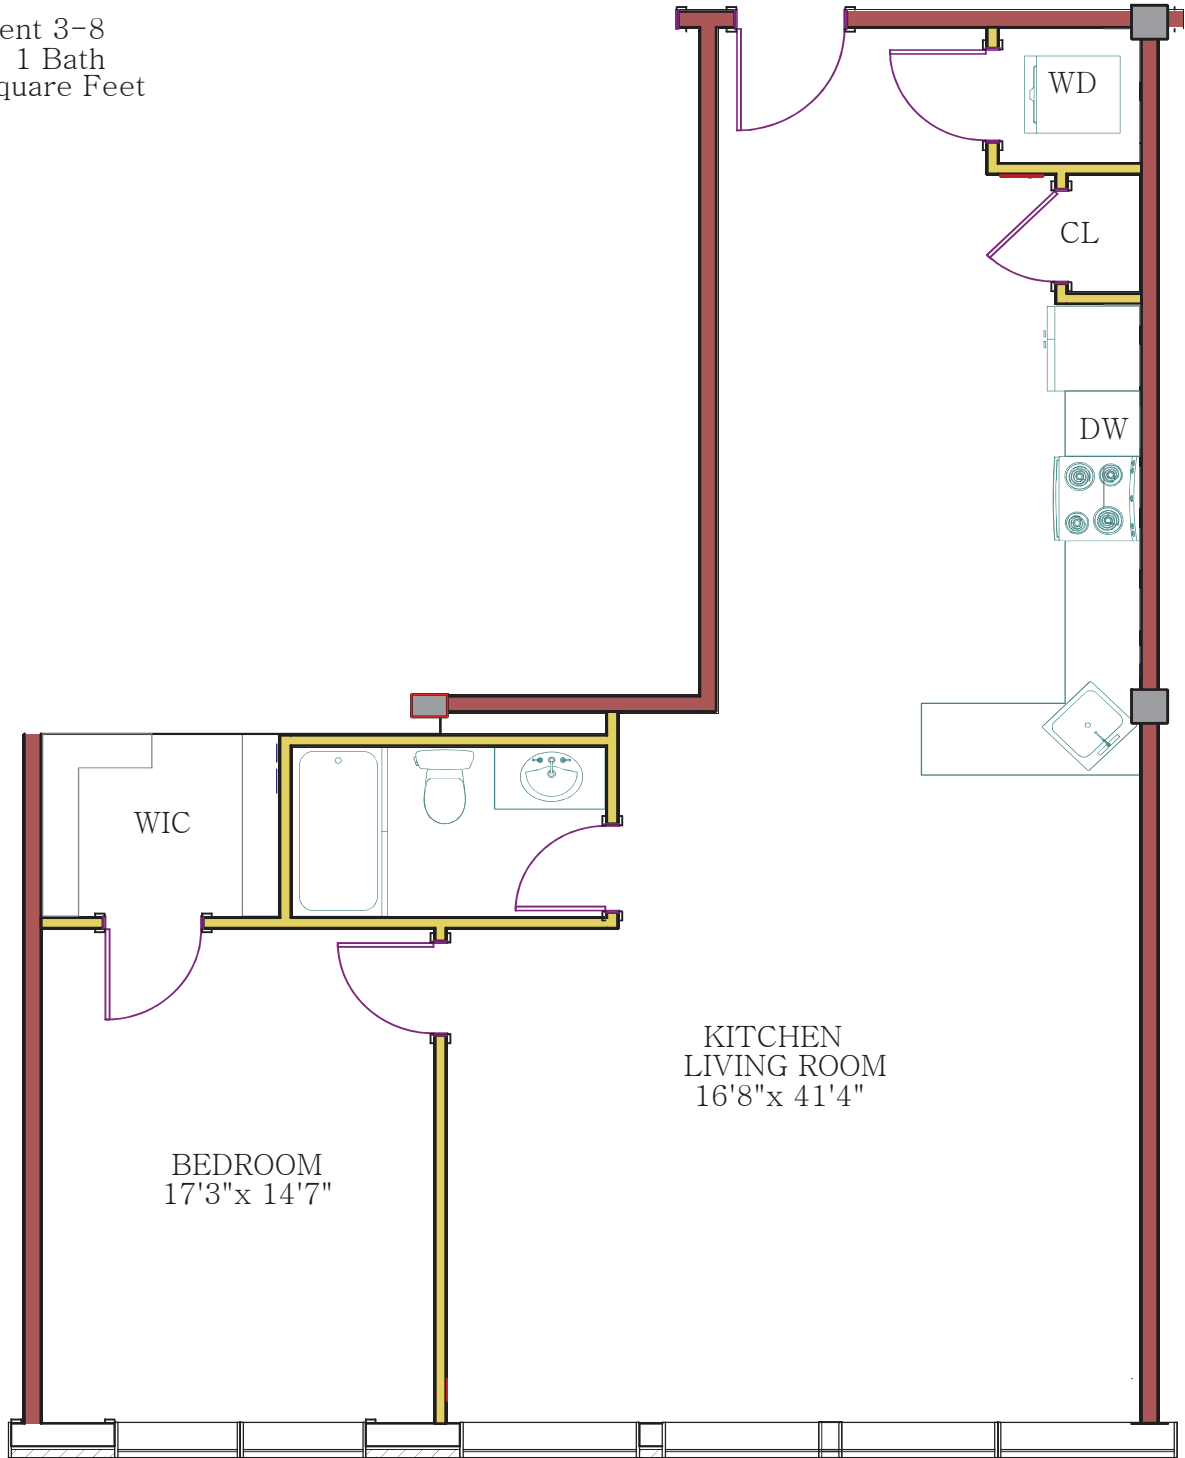

Apartment 3-8  
1 Bed | 1 Bath  
1004 Square Feet

ALL MEASUREMENTS ARE APPROXIMATE