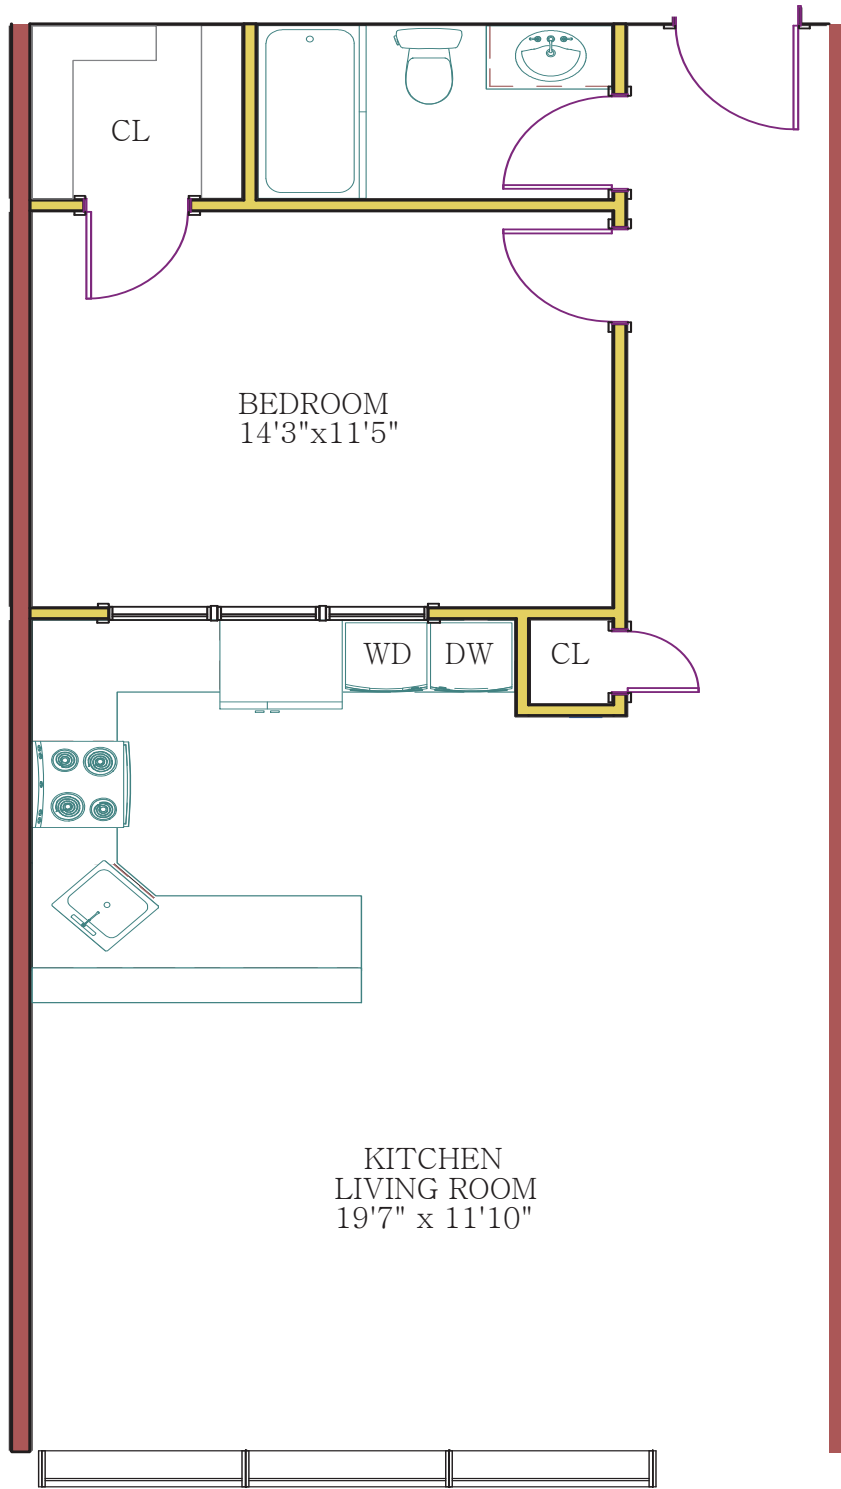

Apartment 4-11
1 Bed | 1 Bath
807 Square Feet

ALL DIMENSIONS ARE APROXIMATE