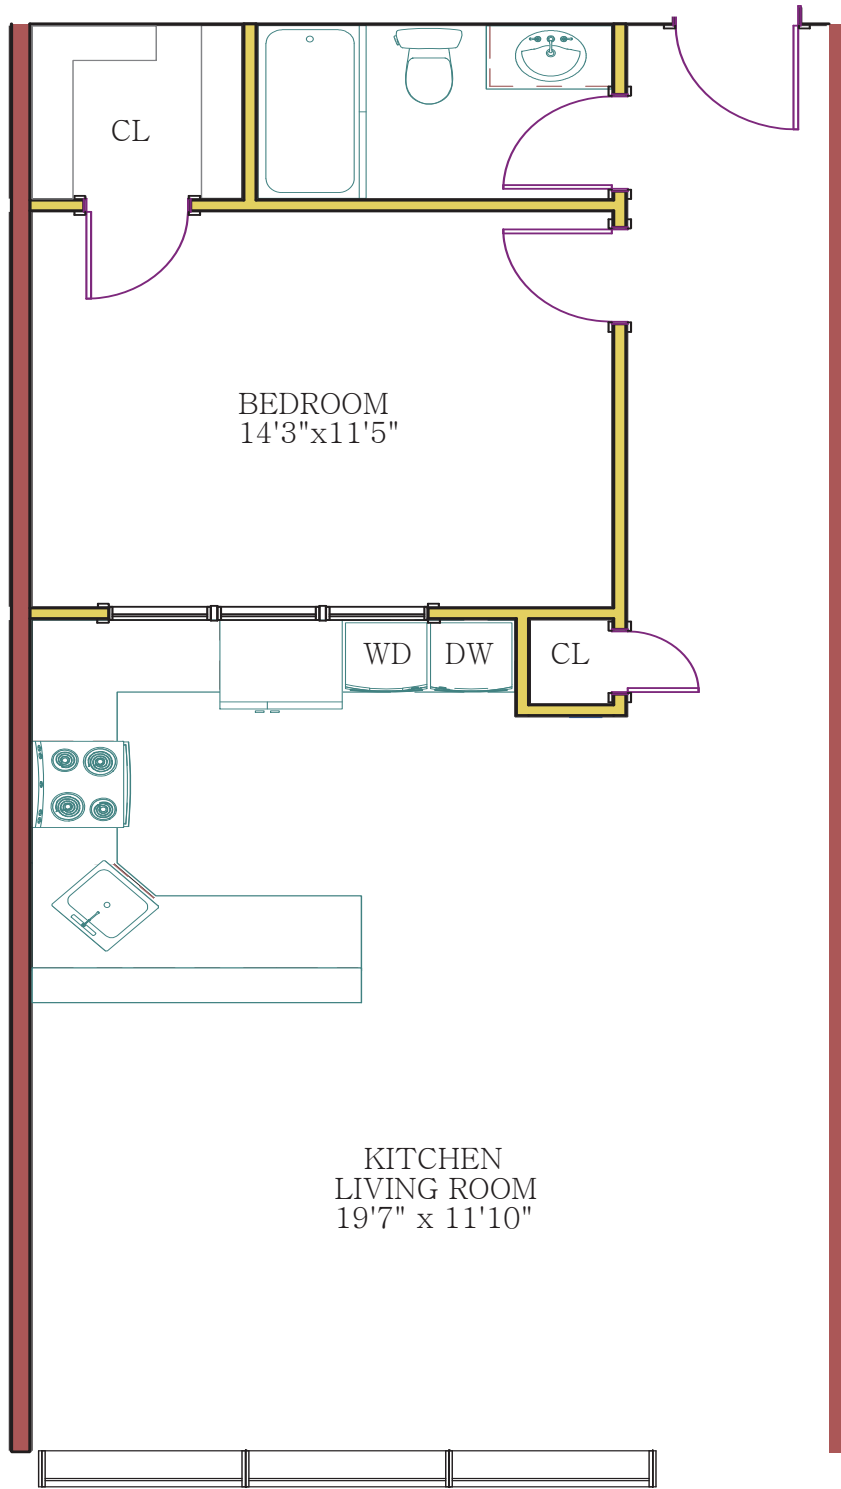

Apartment 3-11
1 Bed | 1 Bath
807 Square Feet

ALL DIMENSIONS ARE APROXIMATE