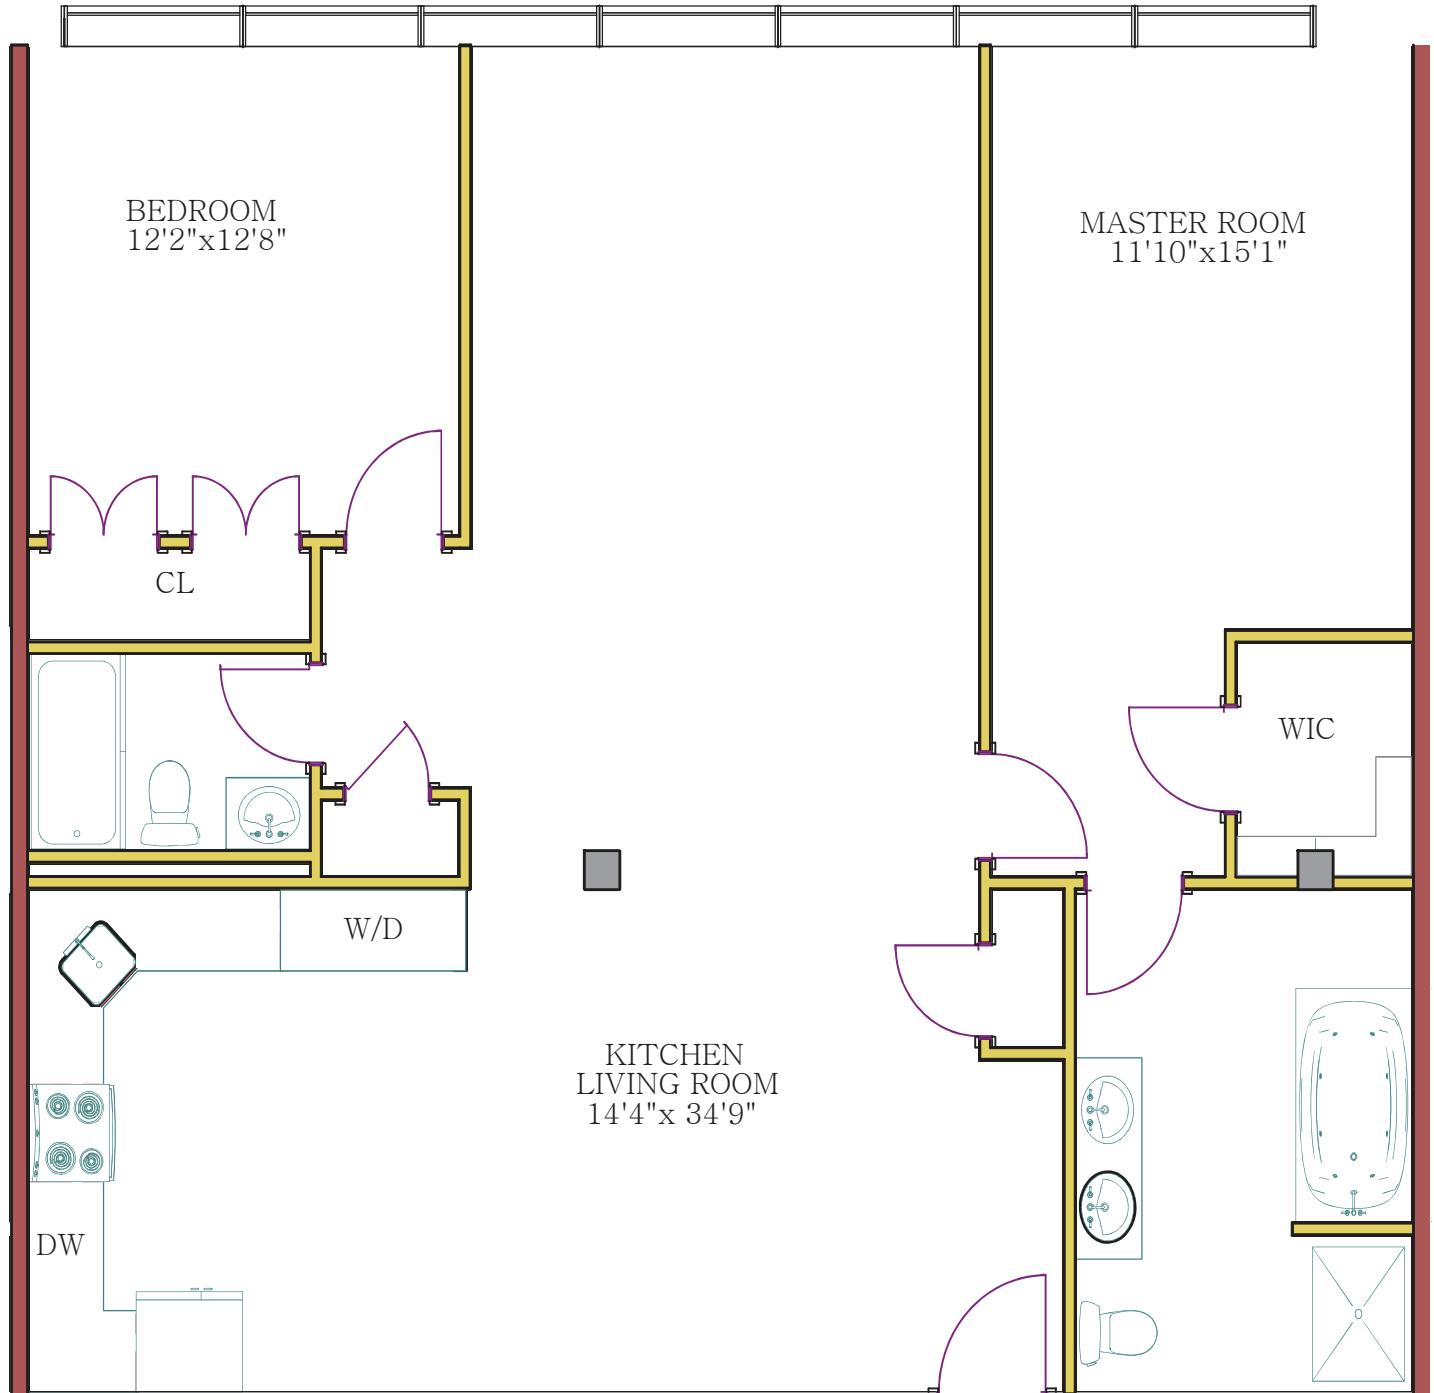

Penthouse 4-10
2 Bed | 2 Bath
1353 Square Feet

ALL MEASUREMENTS ARE APROXIMATE