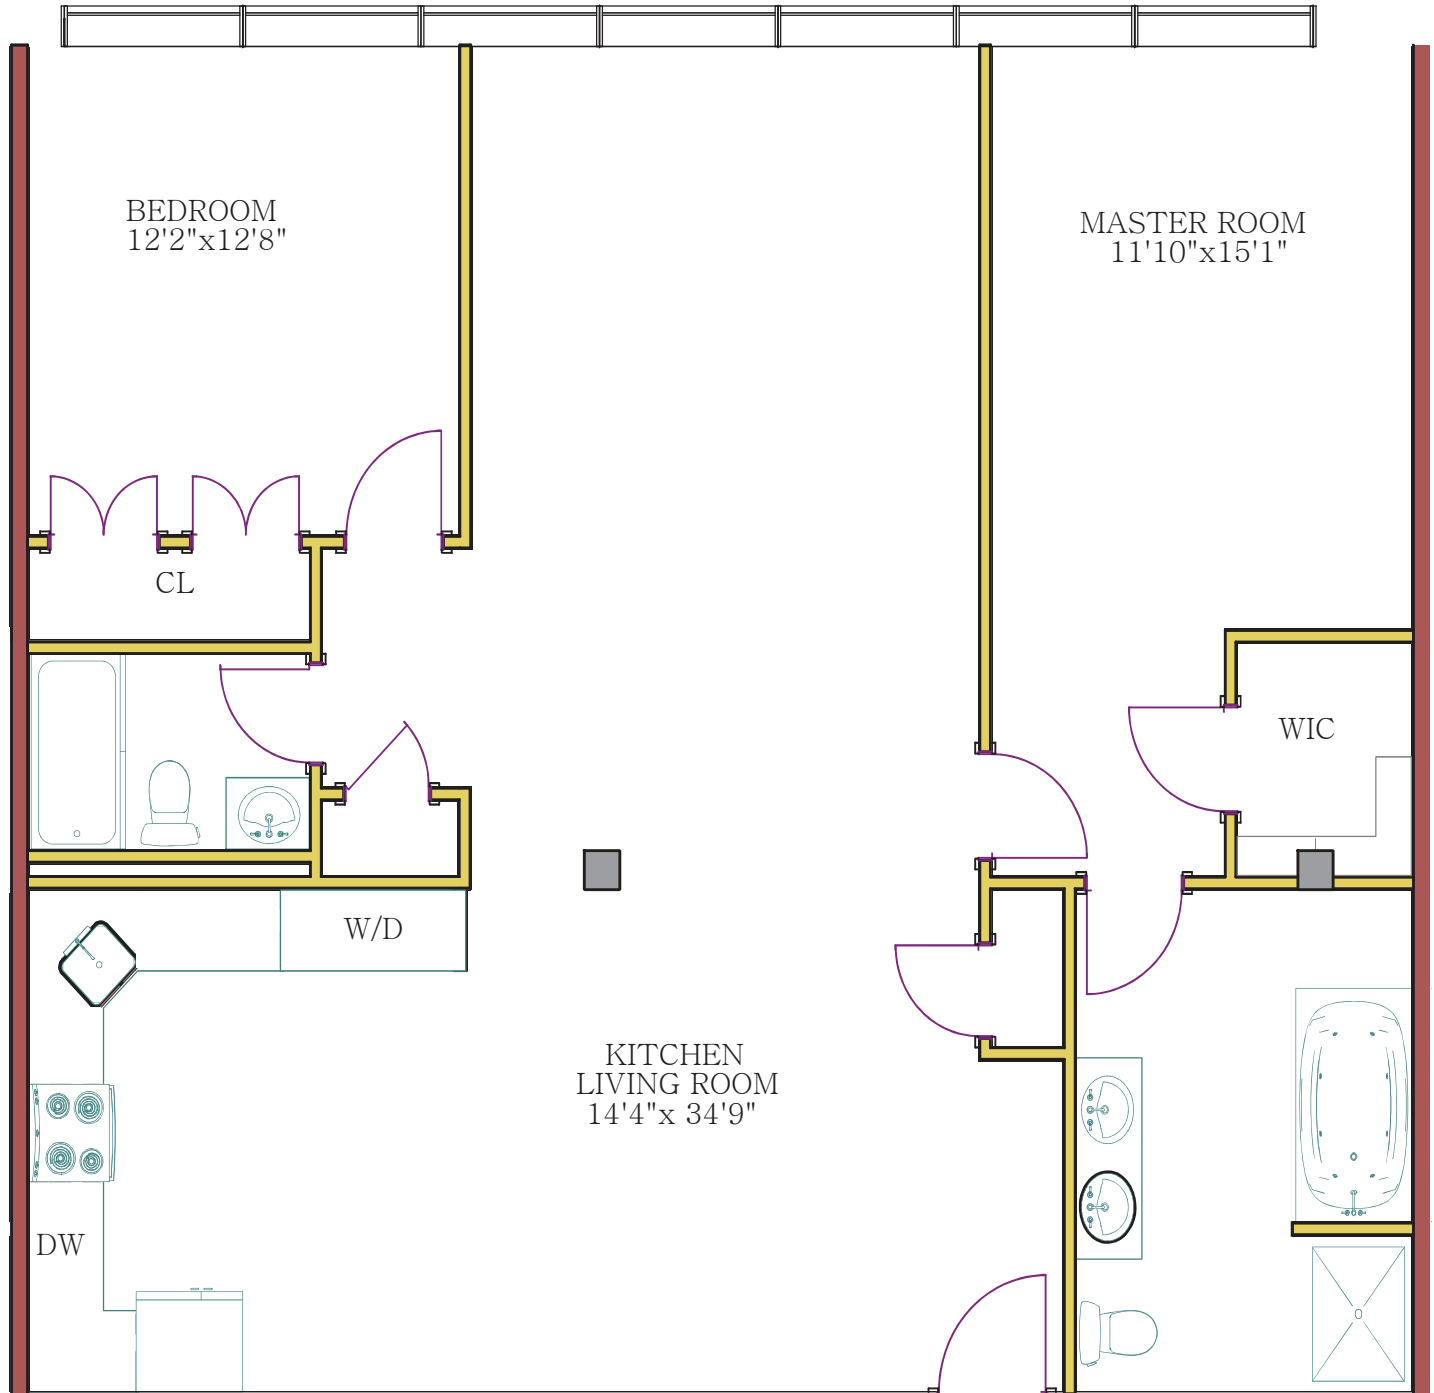

Penthouse 3-10  
2 Bed | 2 Bath  
1353 Square Feet

ALL MEASUREMENTS ARE APROXIMATE