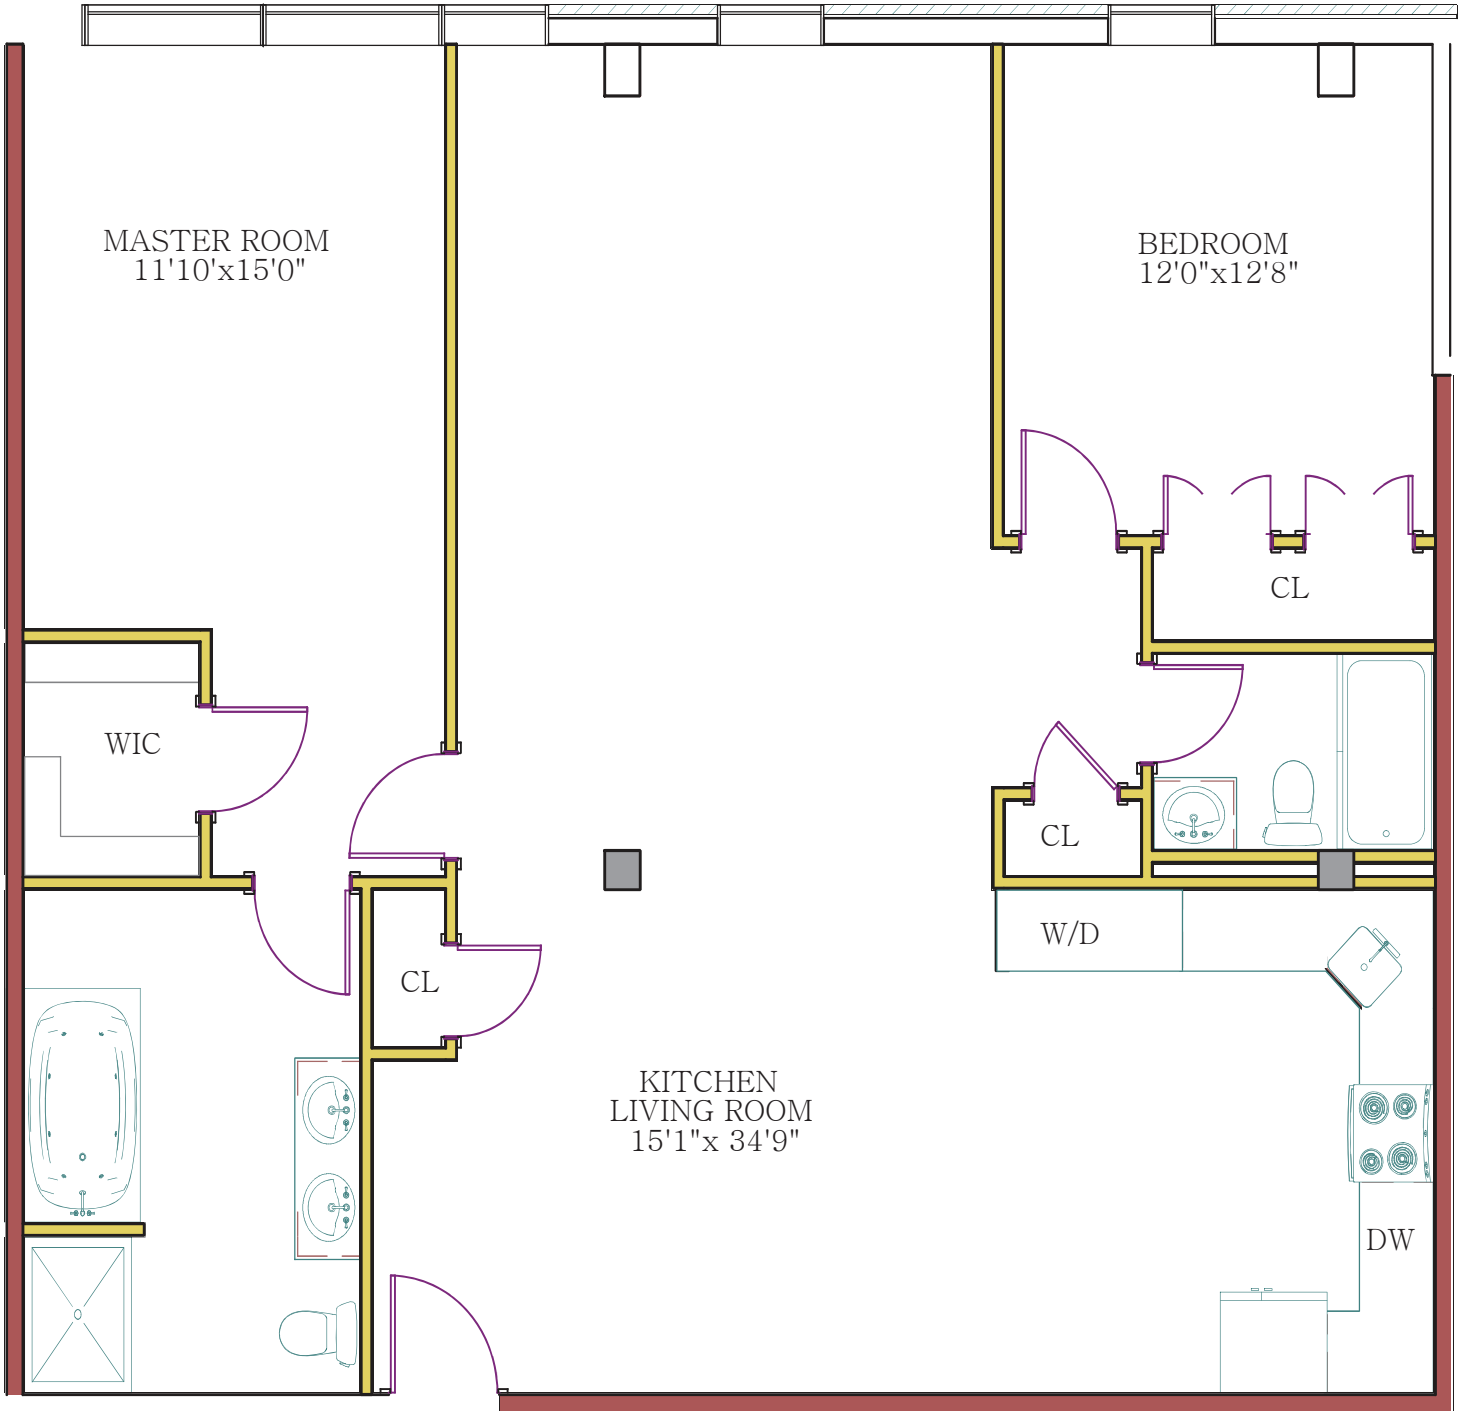

Penthouse 4-13
2 Bed | 2 Bath
1378 Square Feet

ALL MEASUREMENTS ARE APROXIMATE