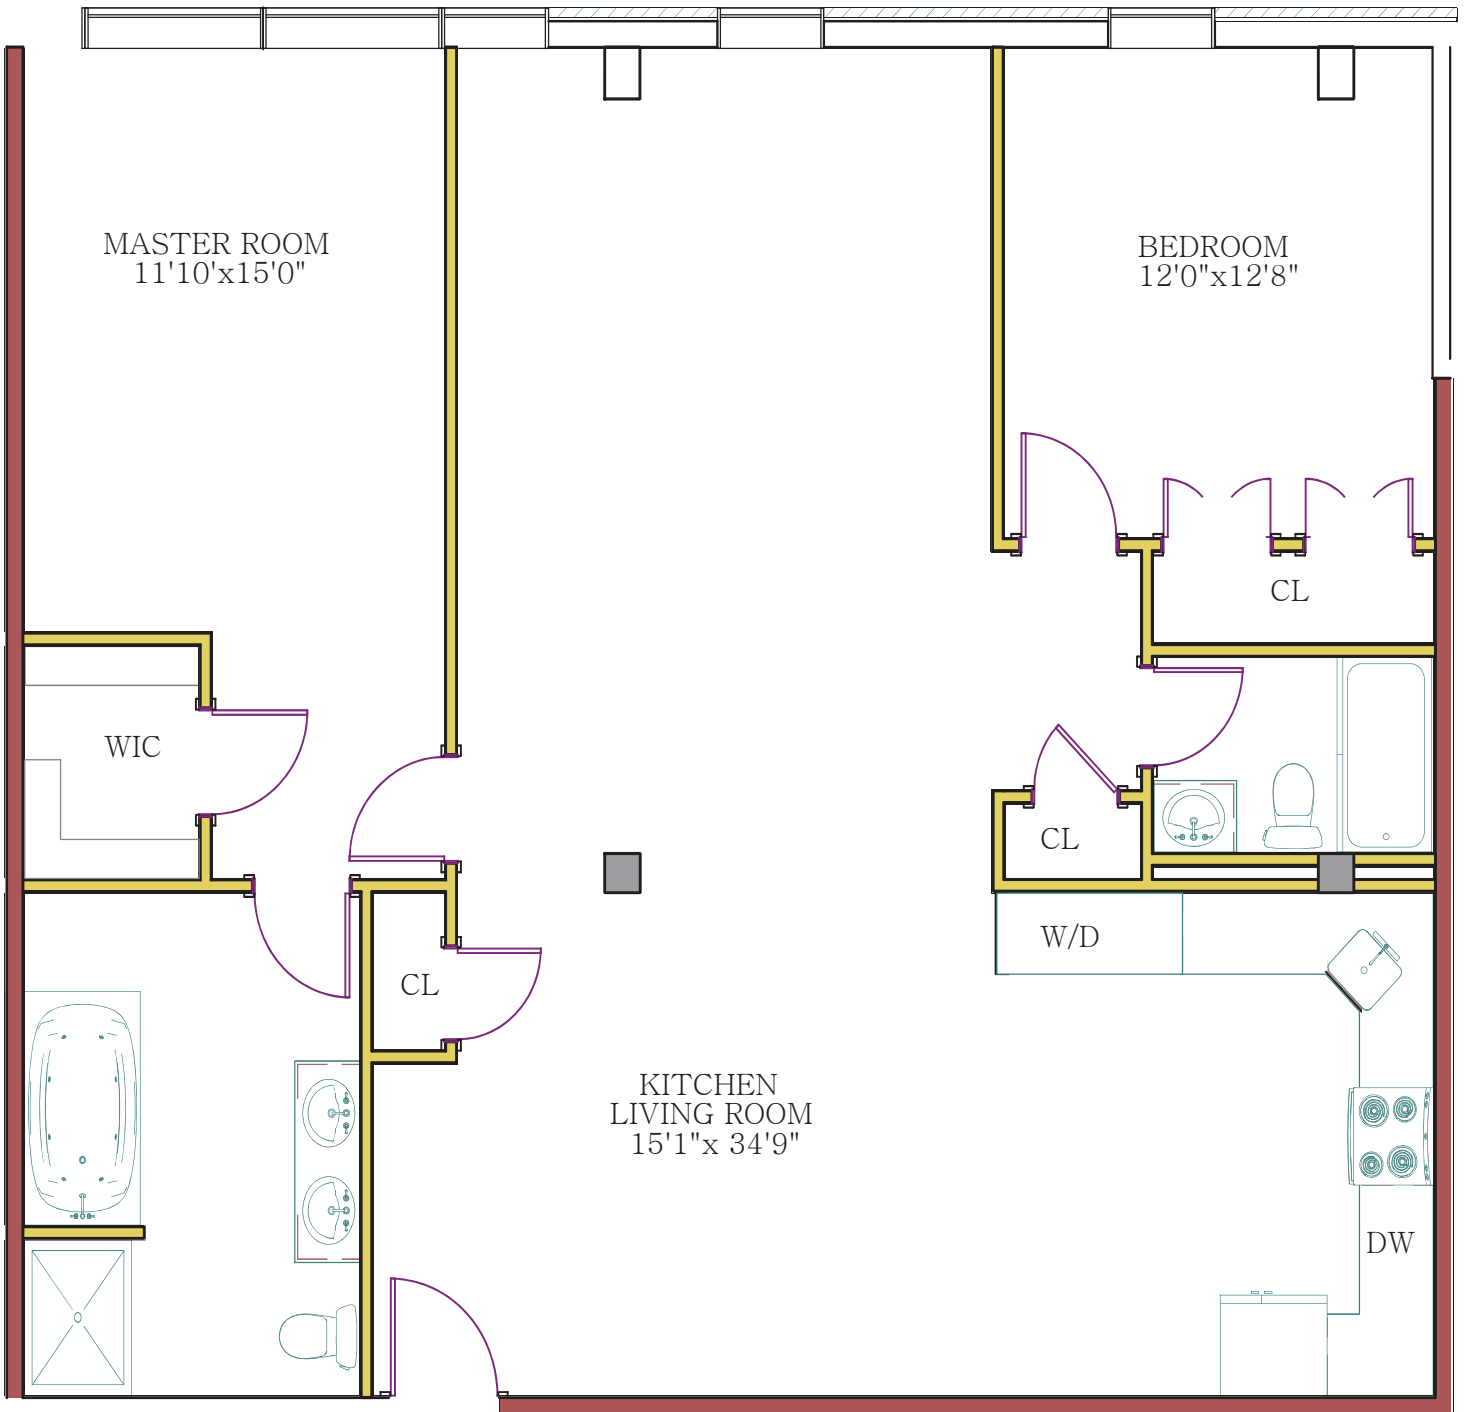

Penthouse 3-13
2 Bed | 2 Bath
1378 Square Feet

ALL MEASUREMENTS ARE APROXIMATE