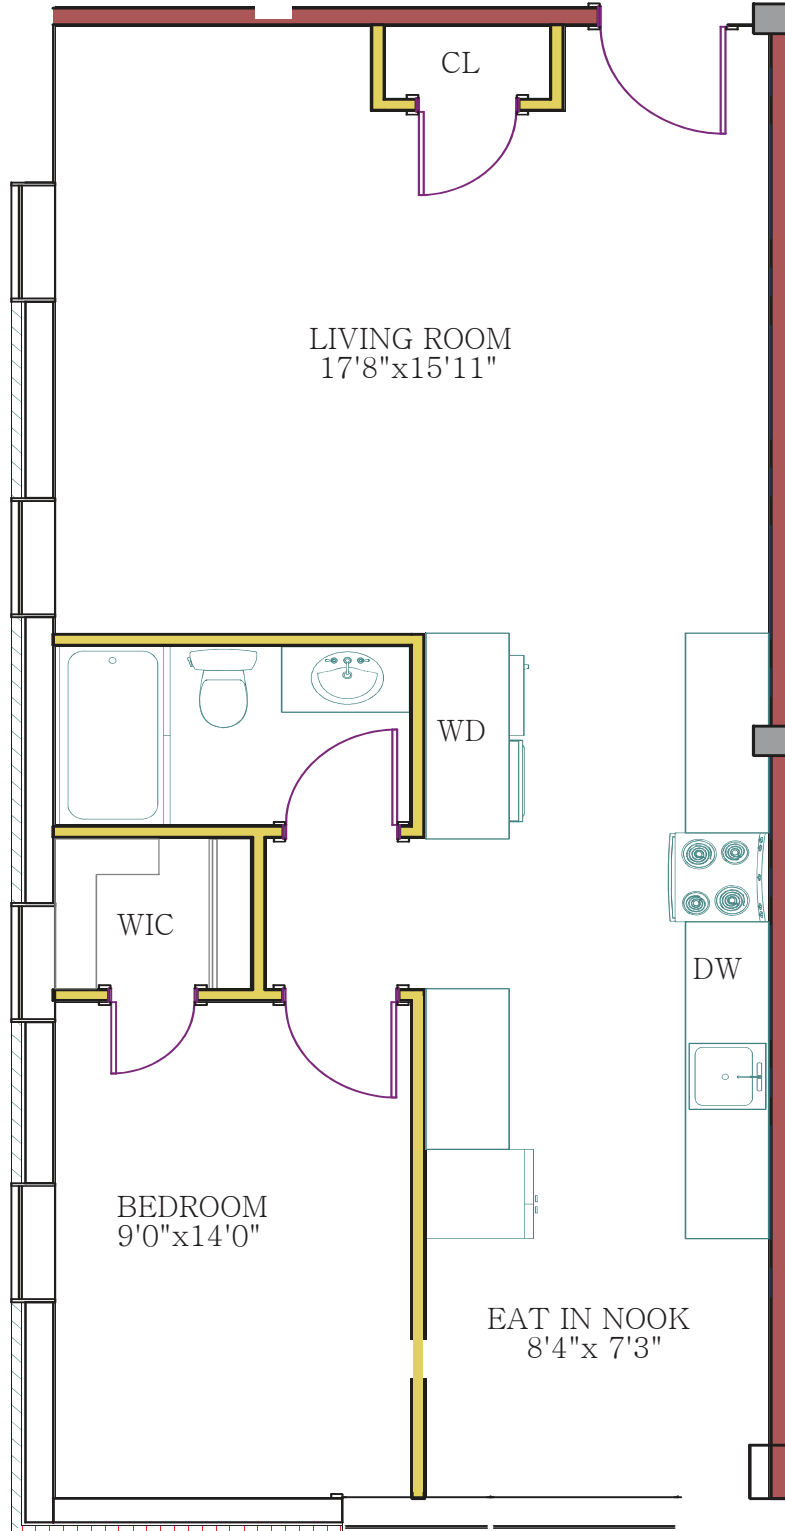

Apartment 2-1  
1 Bed | 1 Bath  
709 Square Feet

ALL MEASUREMENTS ARE APROXIMATE