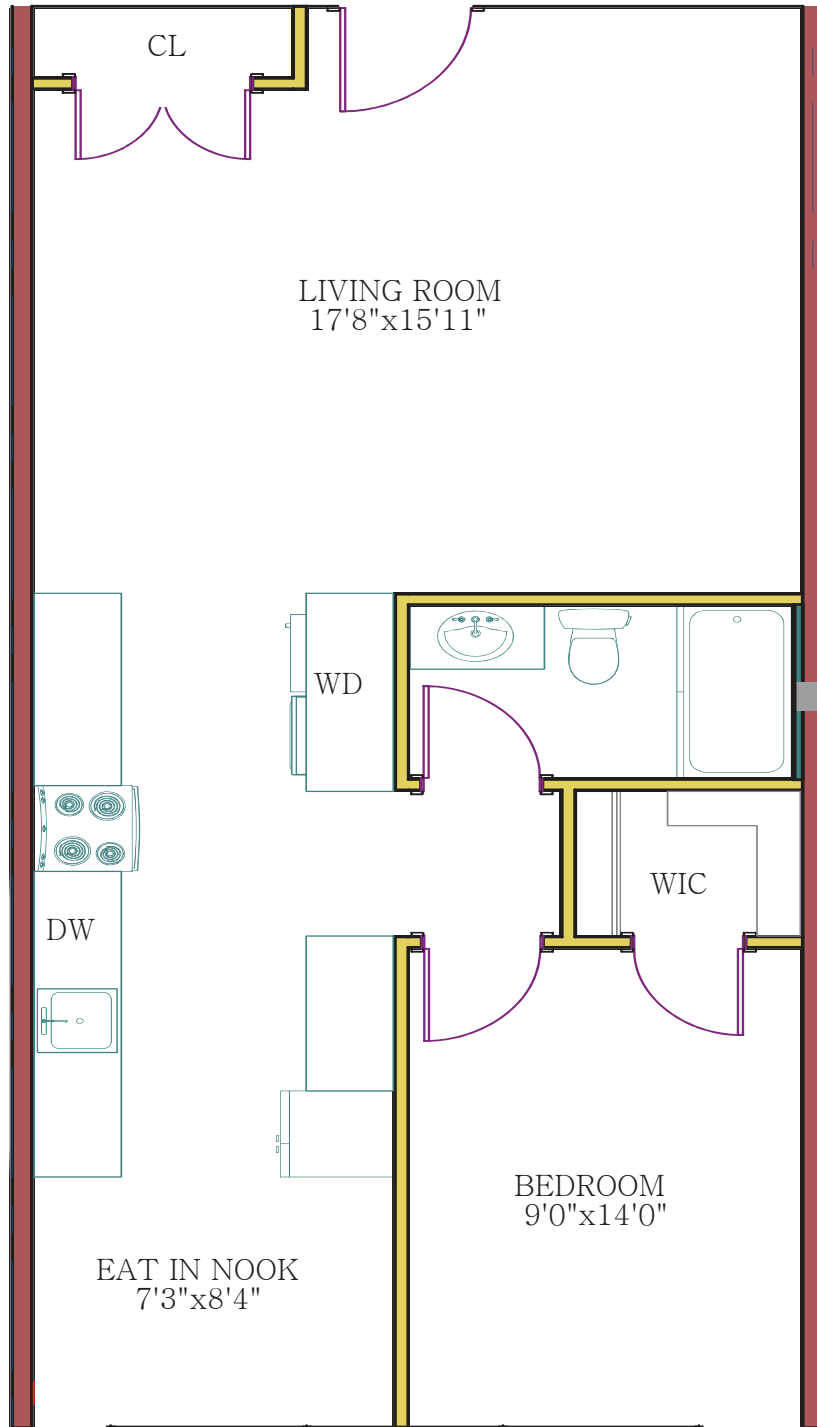

Apartment 2-2  
1 Bed | 1 Bath  
725 Square Feet

ALL MEASUREMENTS ARE APPROXIMATE