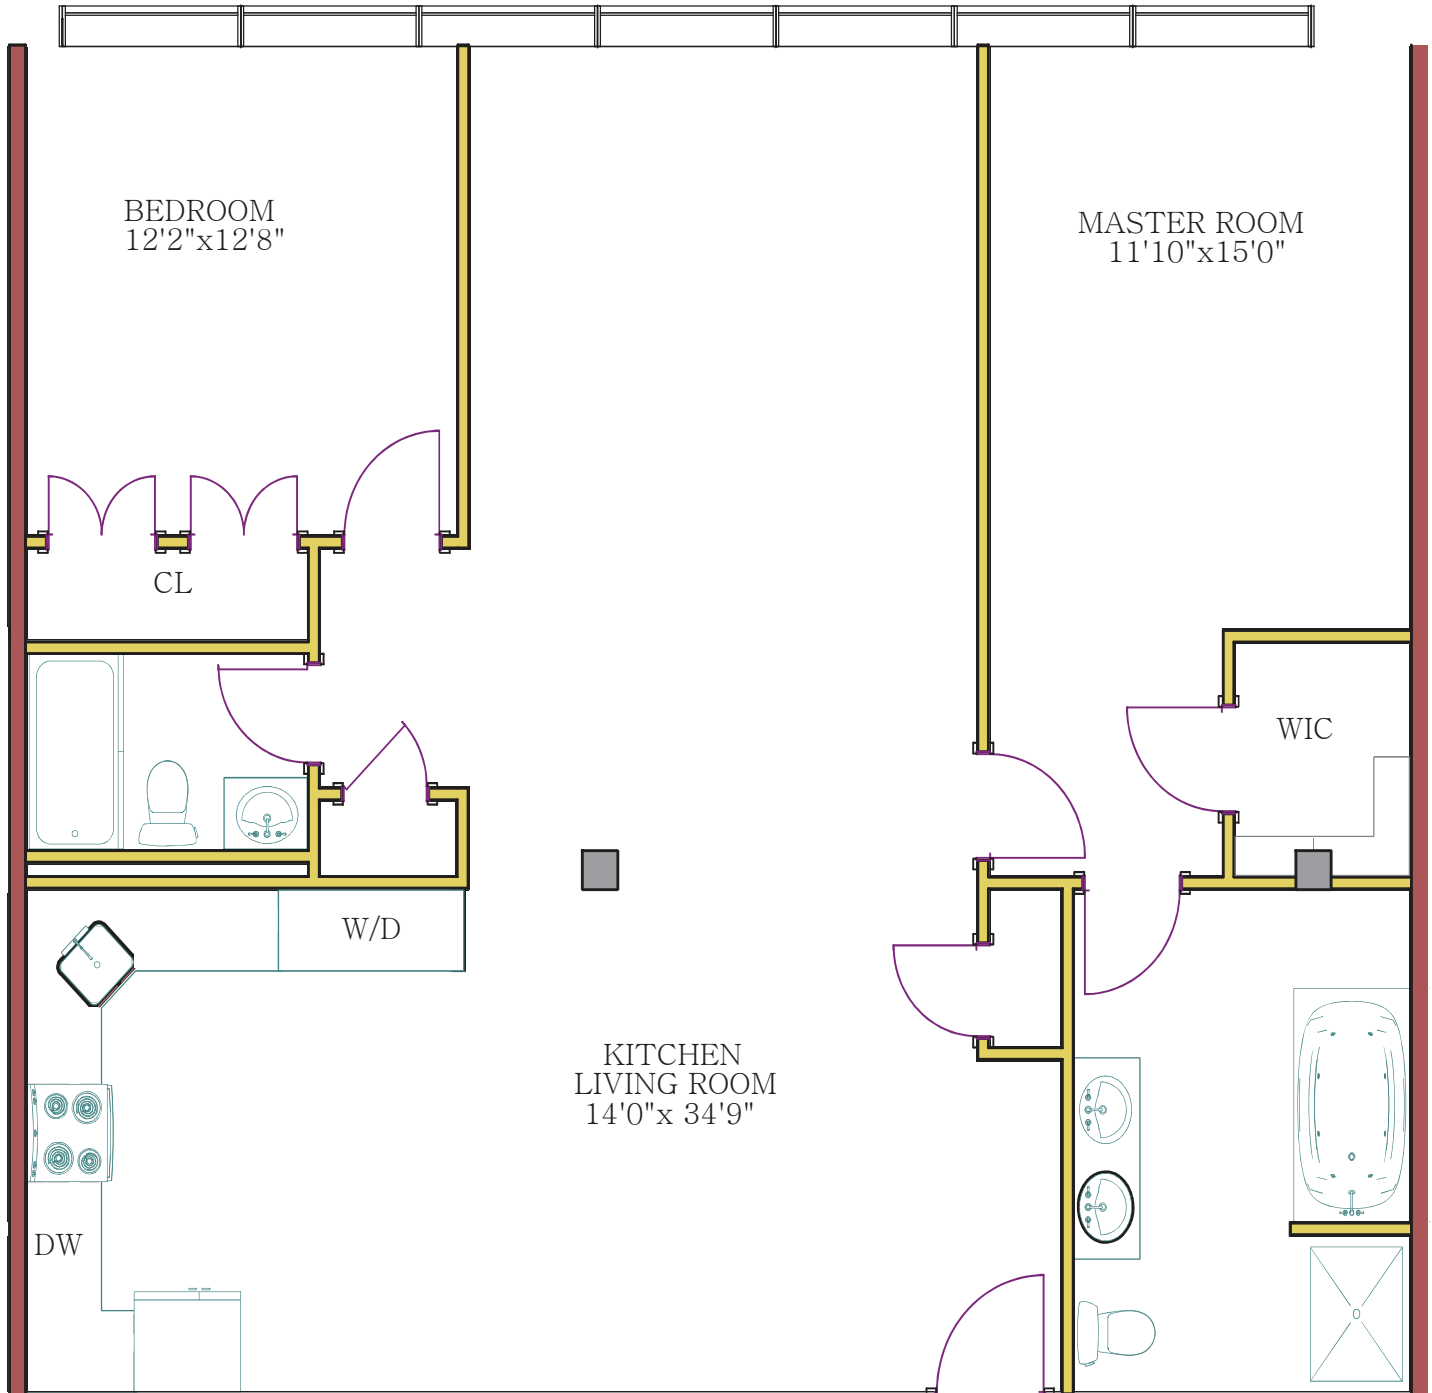

Apartment 2-7
2 Bed | 2 Bath
1285 Square Feet
Handicap Accessible

ALL MEASUREMENTS ARE APROXIMATE