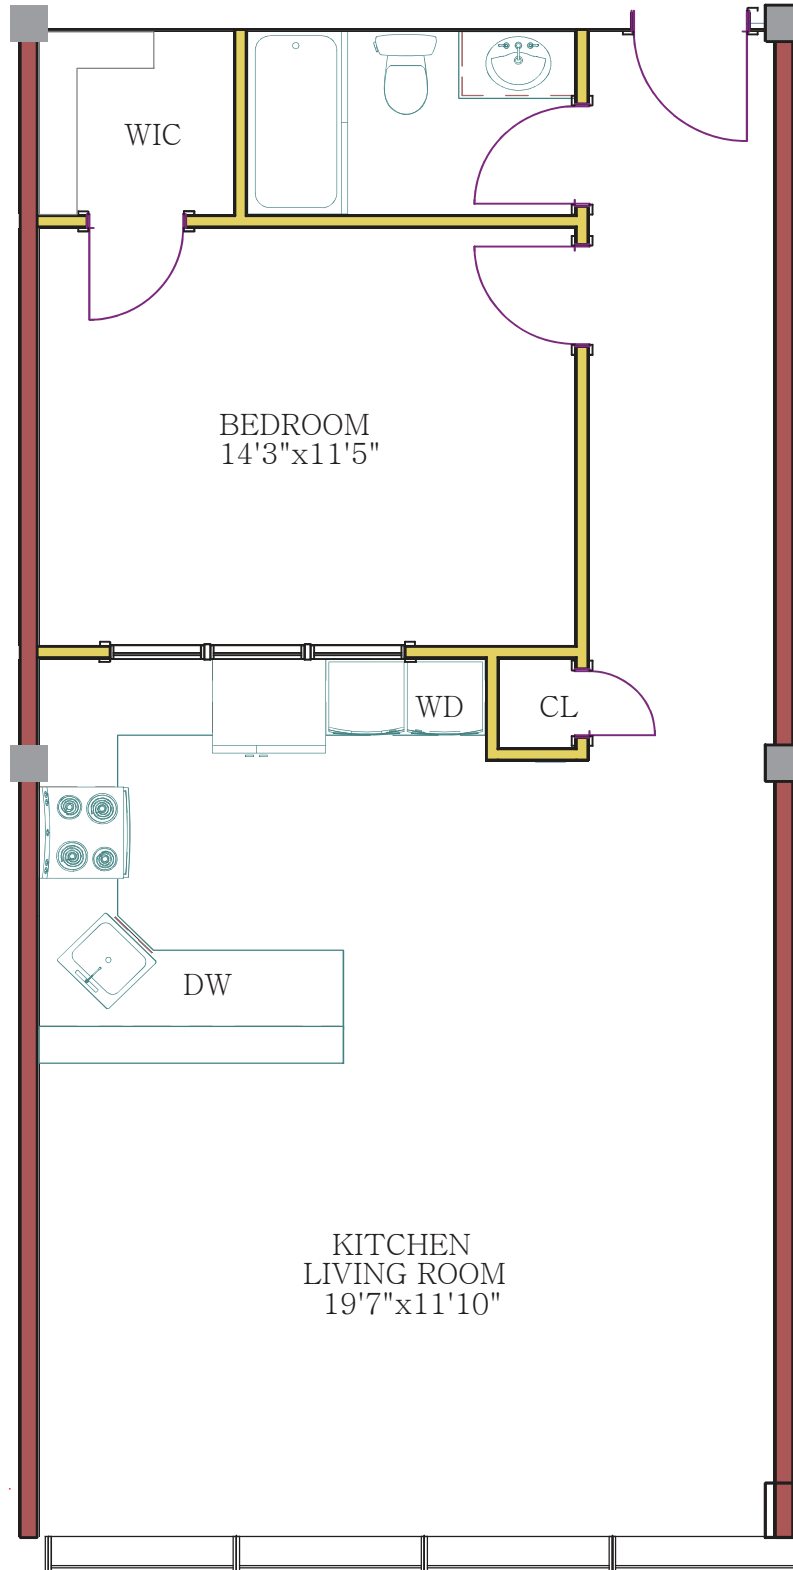

Apartment 2-11  
1 Bed | 1 Bath  
807 Square Feet

ALL MEASUREMENTS ARE APROXIMATE