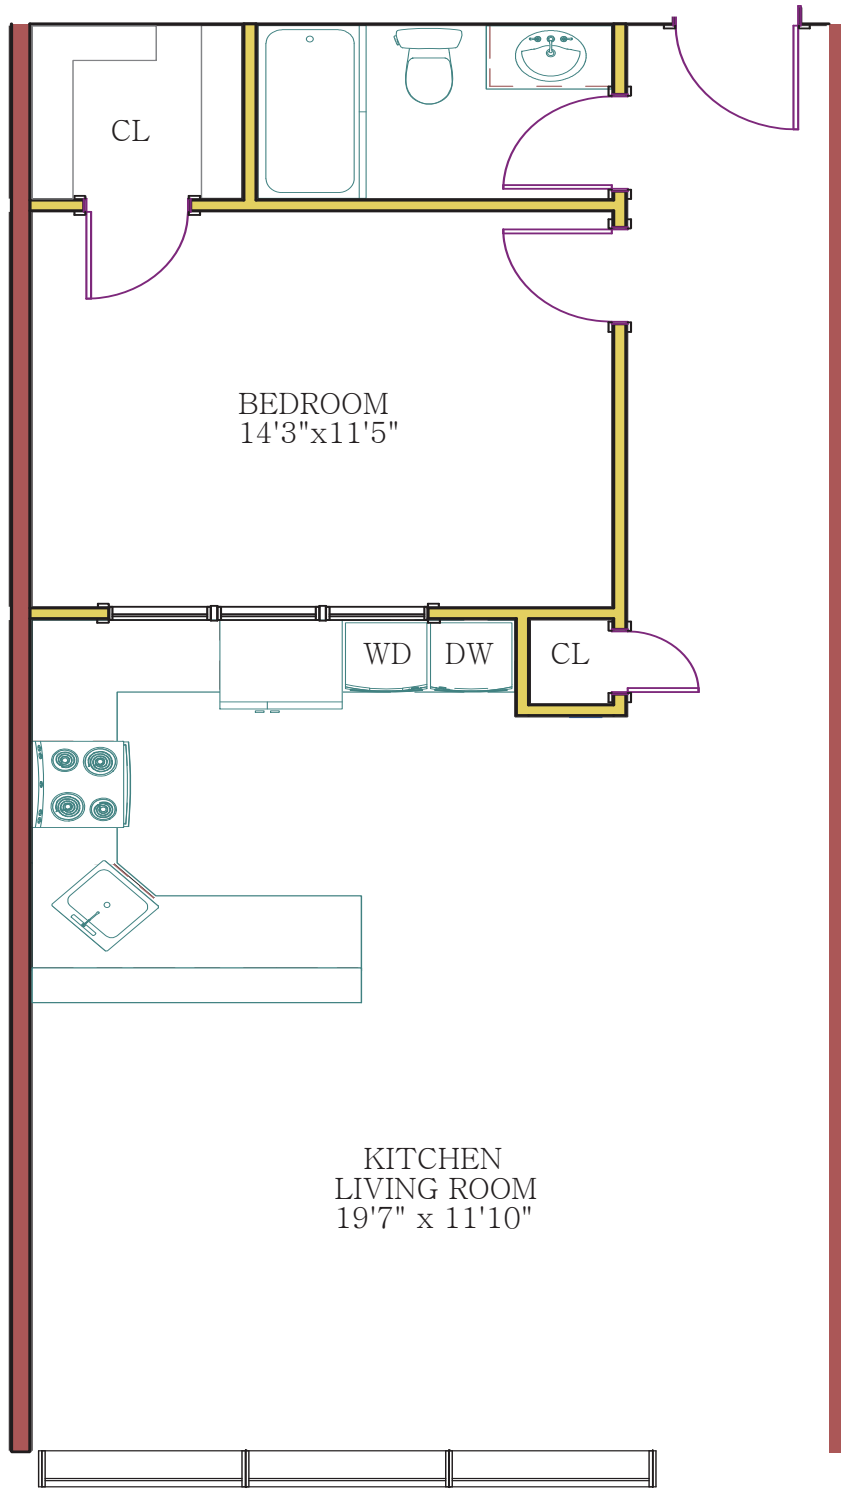

Apartment 2-14
1 Bed | 1 Bath
807 Square Feet

ALL DIMENSIONS ARE APPROXIMATE